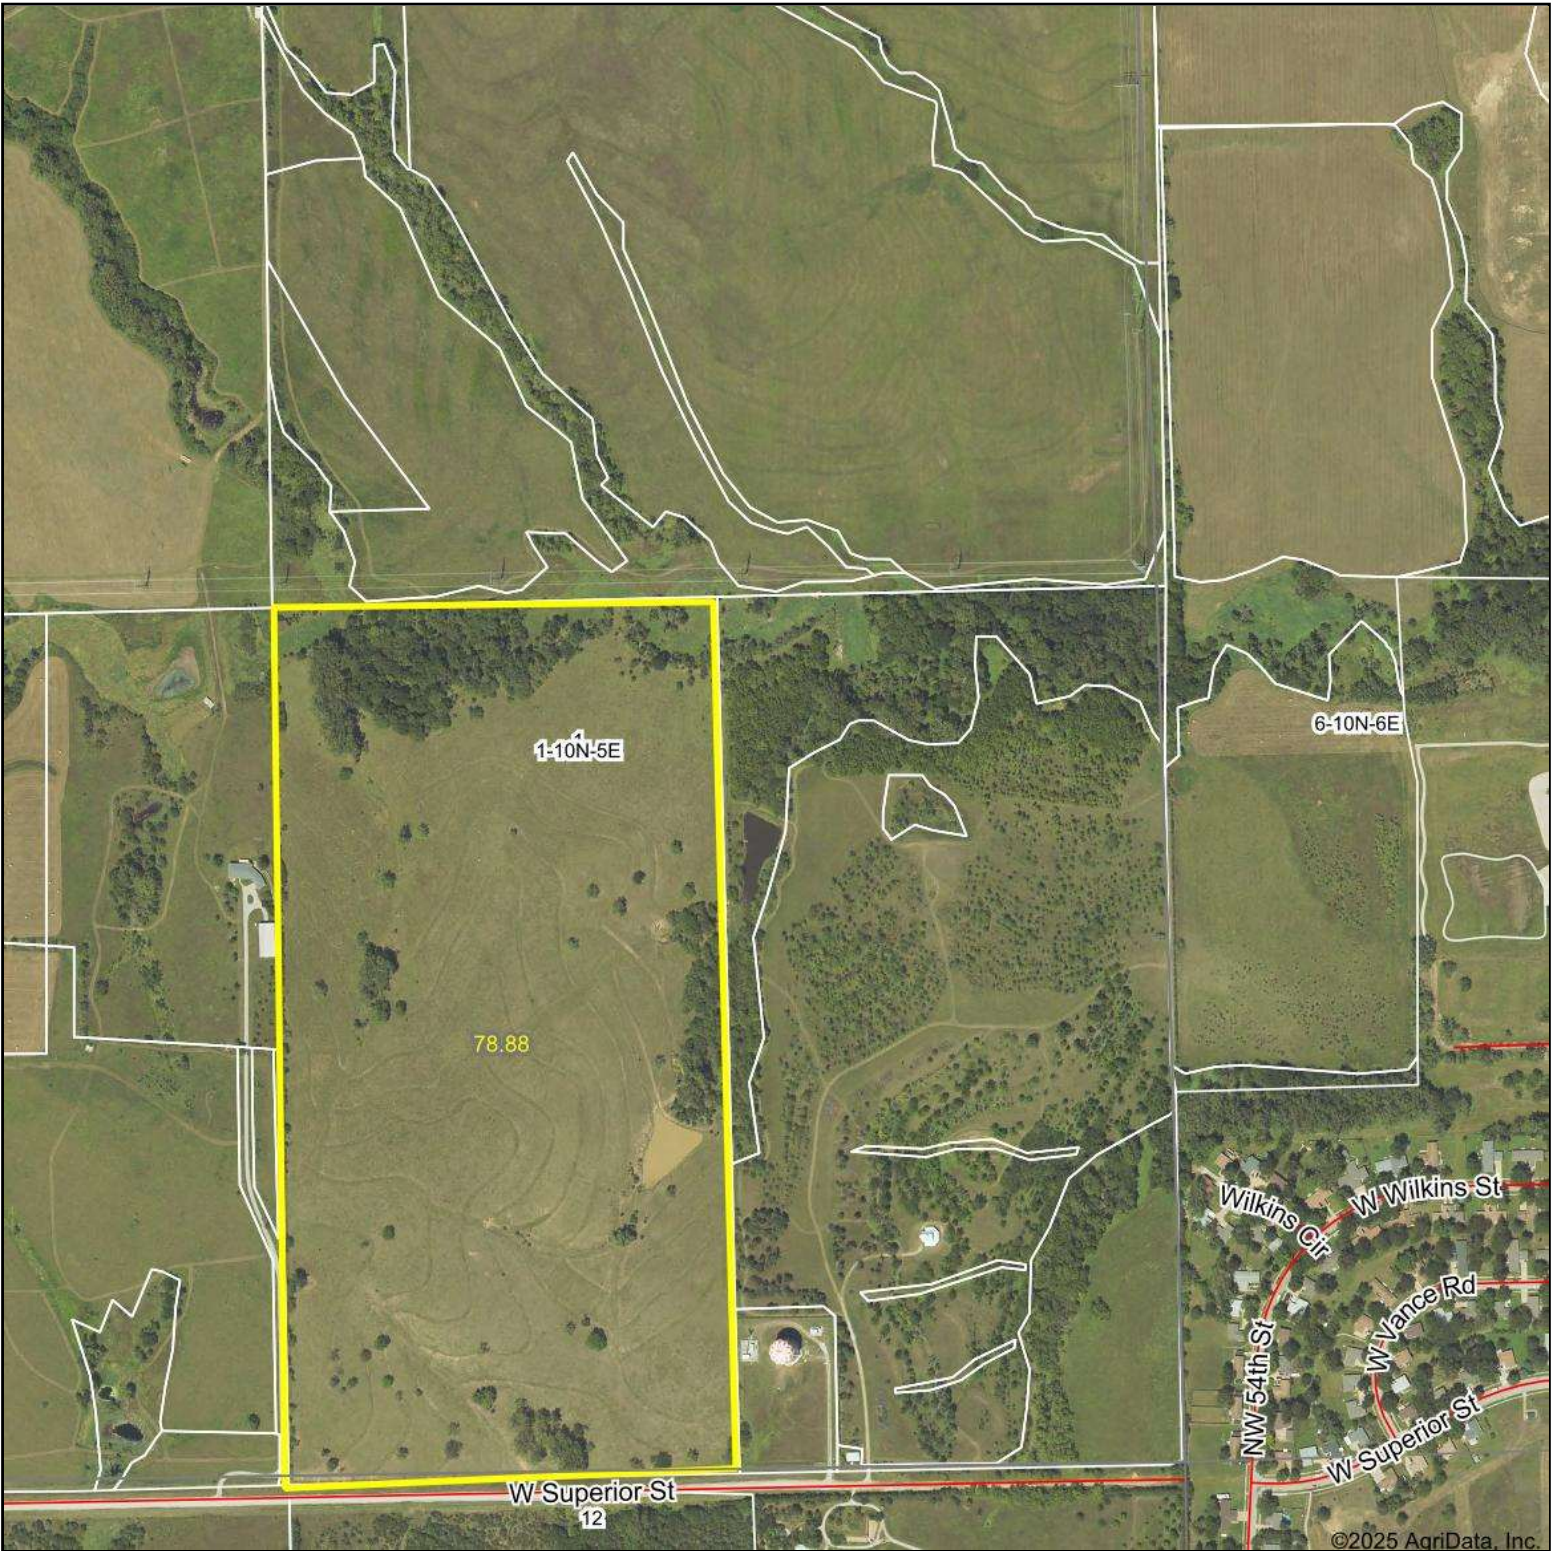

Tract #2 Aerial Map

©2025 AgriData, Inc.

Boundary Center: 40.860980, -96.803244

1-10N-5E
Lancaster County
Nebraska

1/23/2025