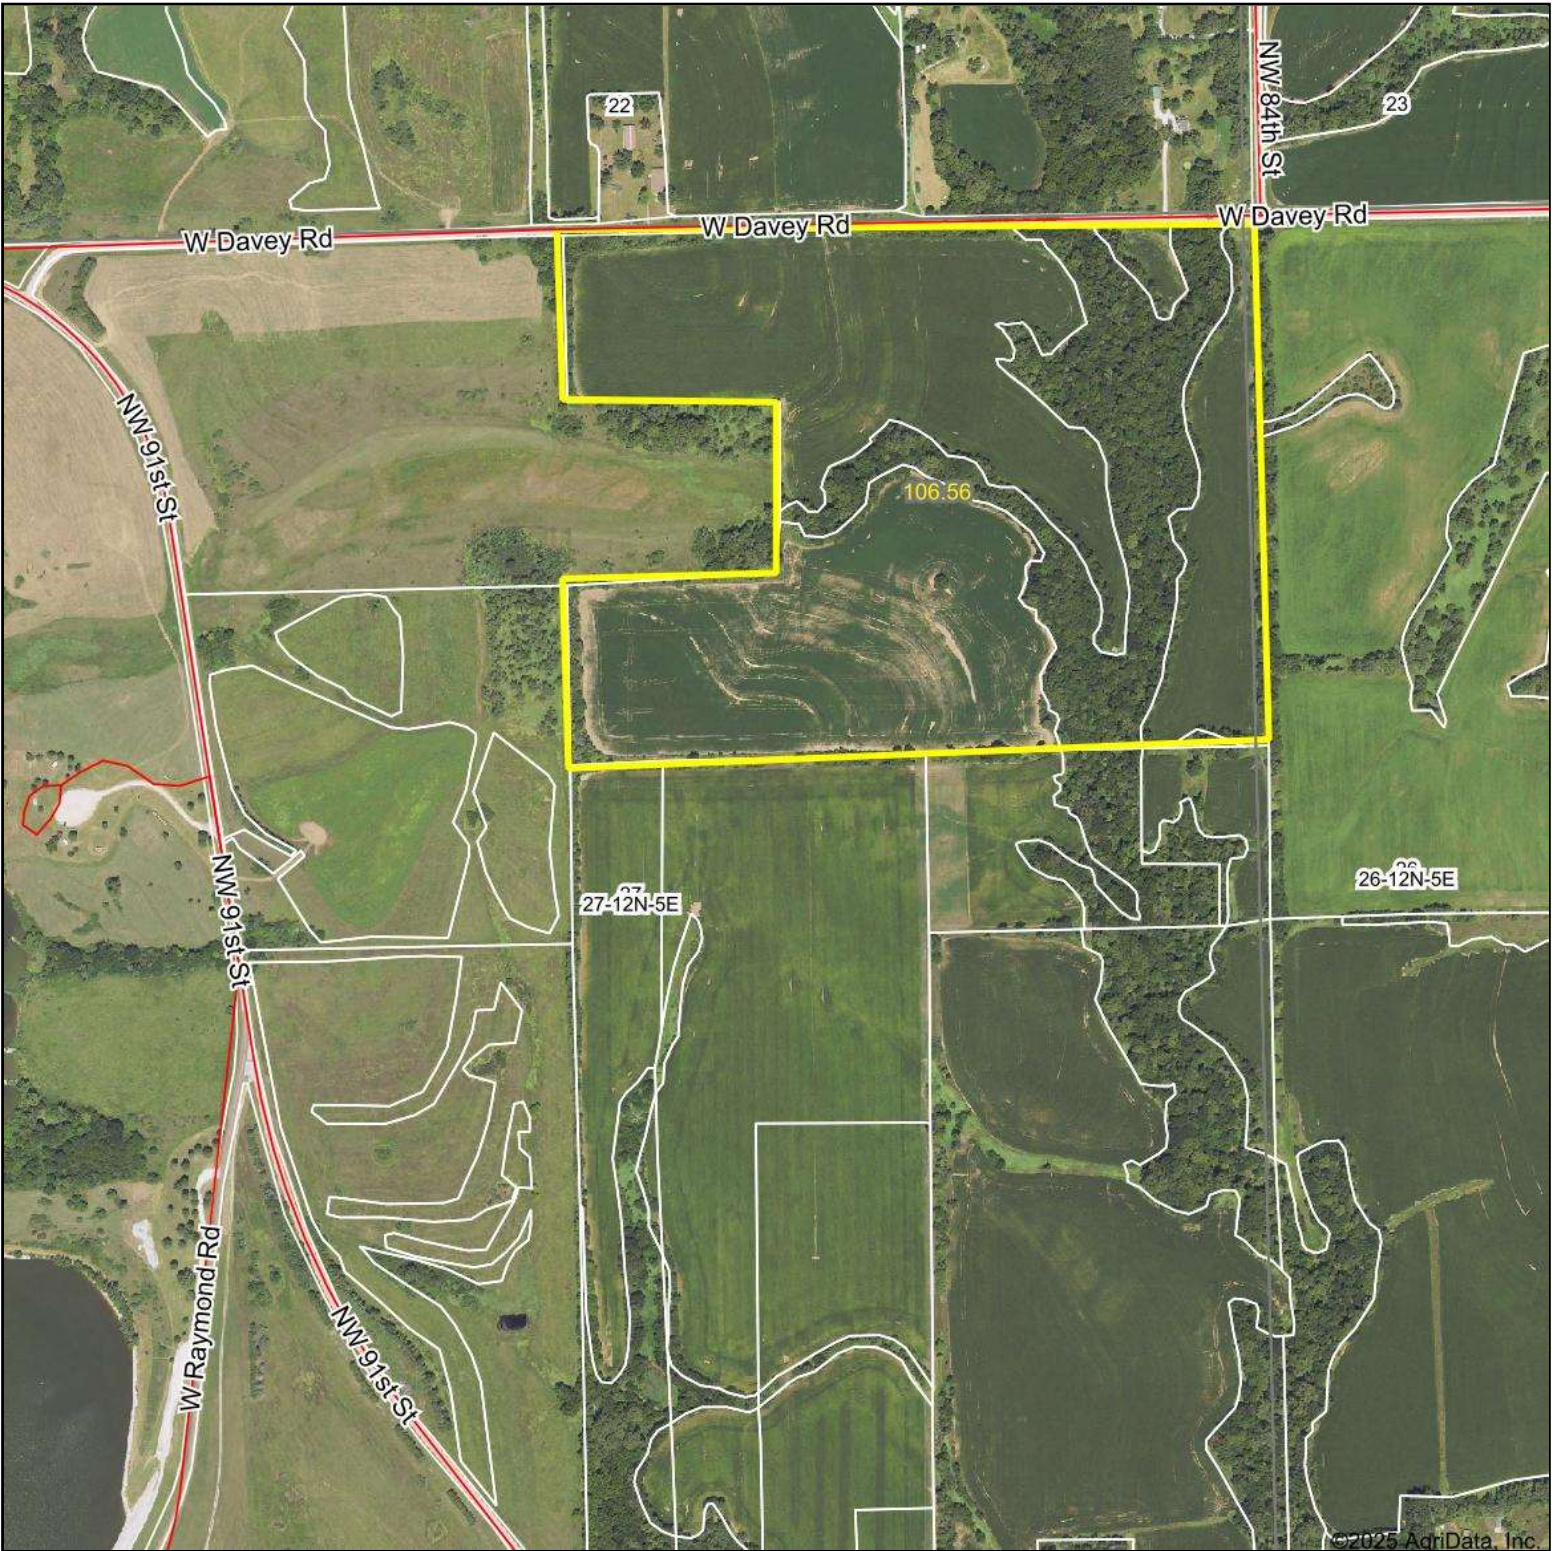

Tract #1 Aerial Map

Boundary Center: 40.985269, -96.838889

27-12N-5E
Lancaster County
Nebraska

1/23/2025