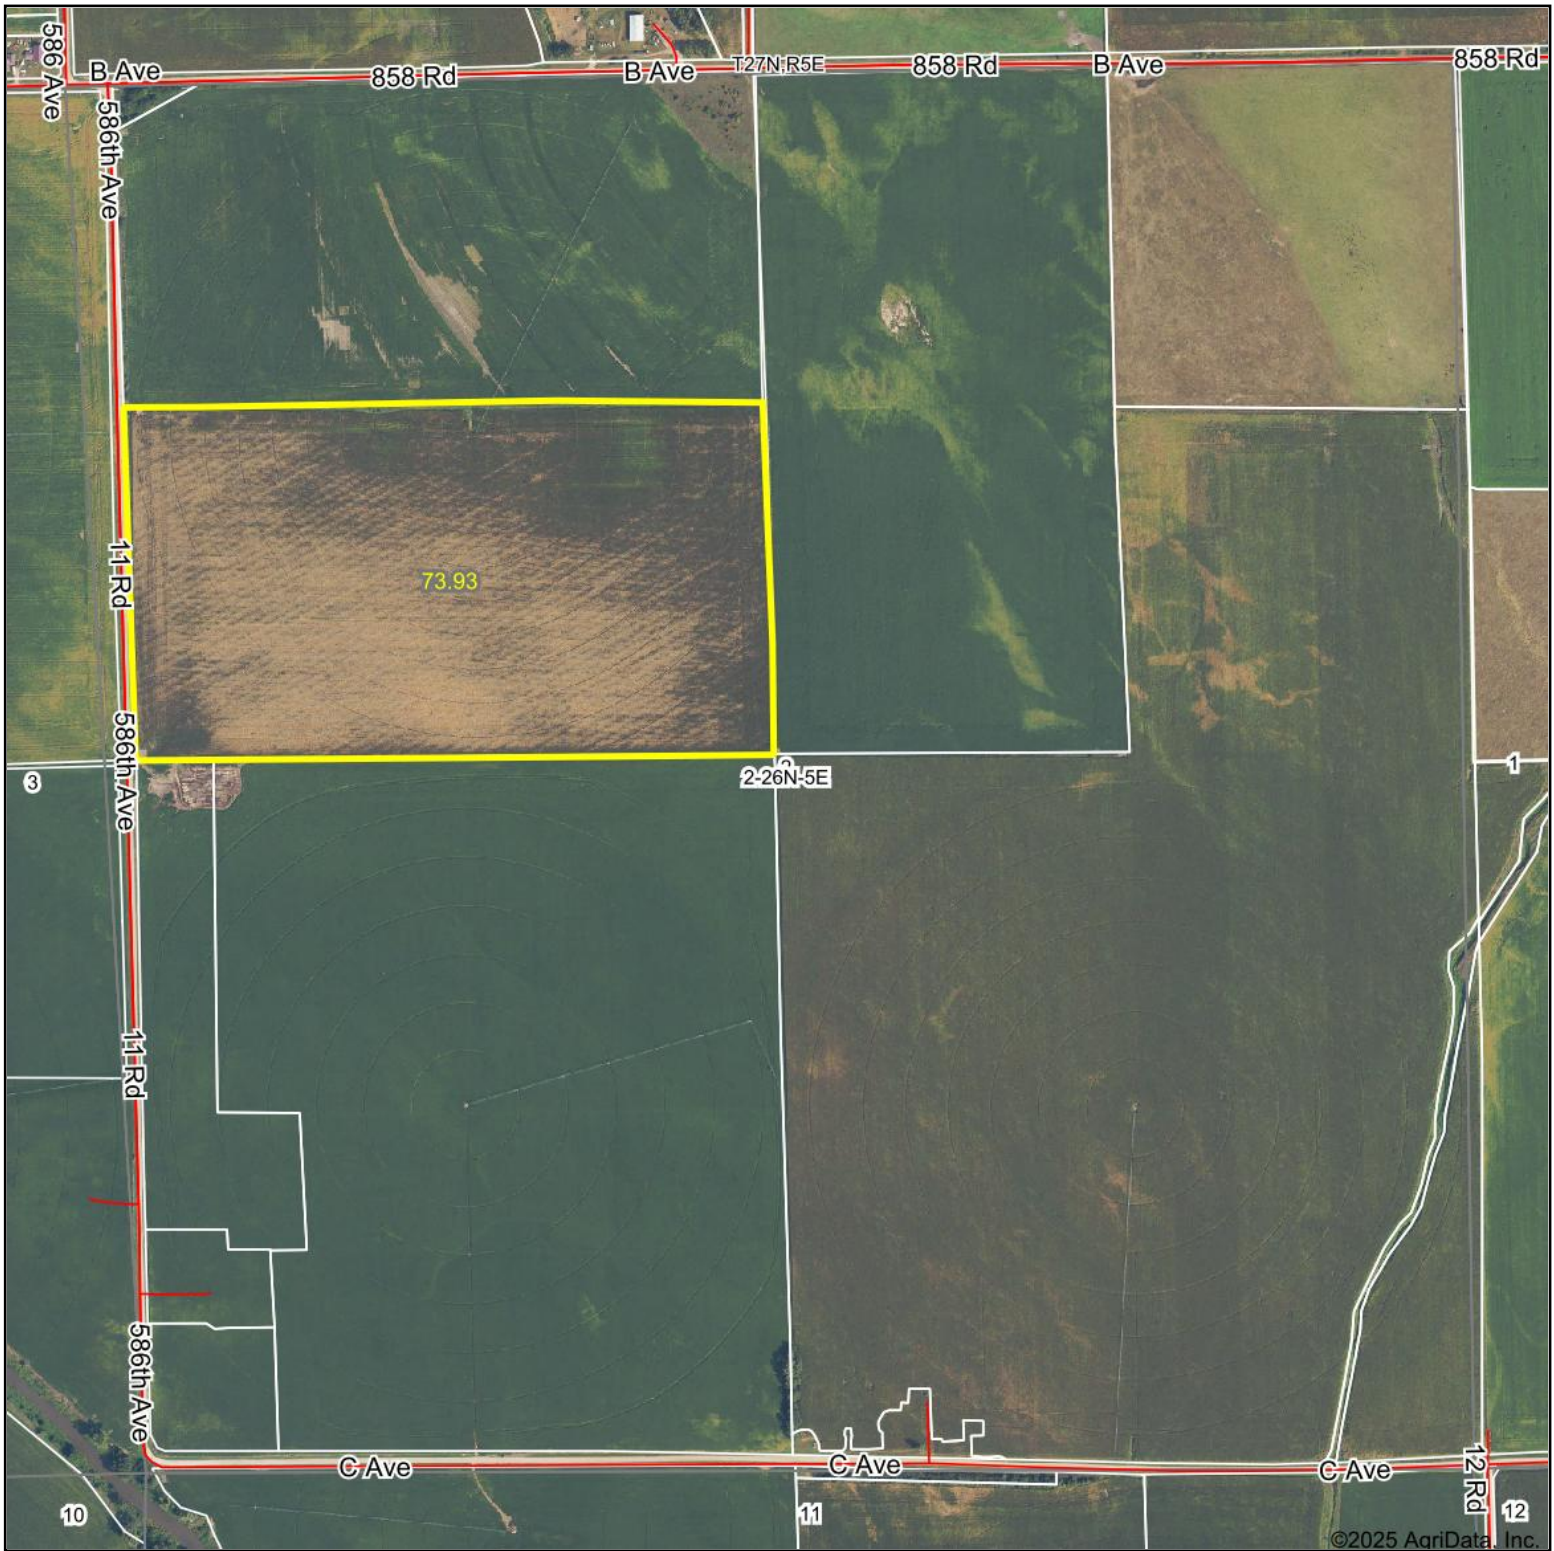

Aerial Map

©2025 AgriData, Inc.

Boundary Center: 42.259058, -96.817917

2-26N-5E
Thurston County
Nebraska

Maps Provided By:

CUSTOMIZED ONLINE MAPPING
© AgriData, Inc. 2023 www.AgriDataInc.com

1/28/2025

Field borders provided by Farm Service Agency as of 5/21/2008.