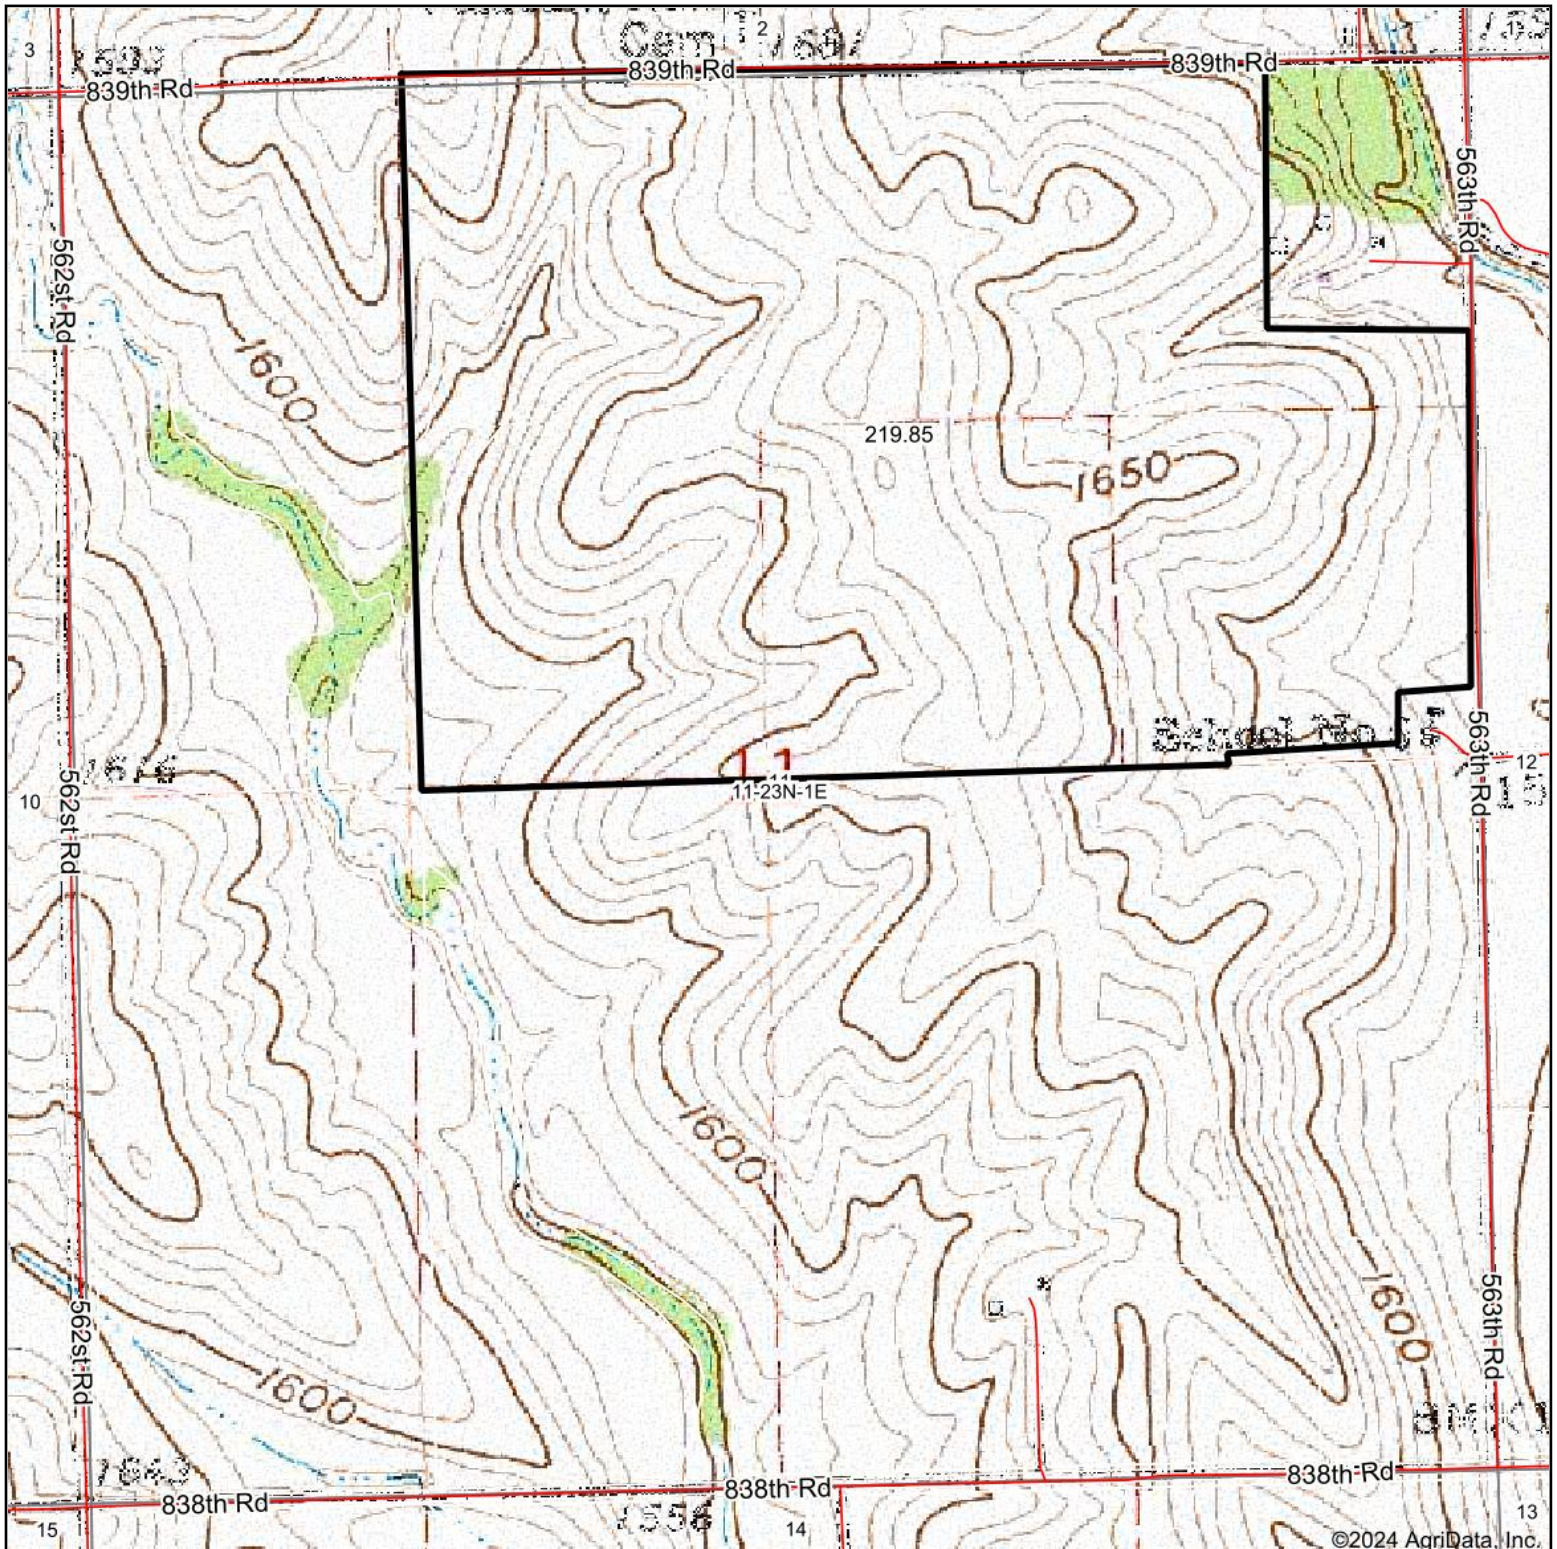

Topography Map

Map Center: 41.982323, -97.281409

11-23N-1E
Stanton County
Nebraska

10/9/2024