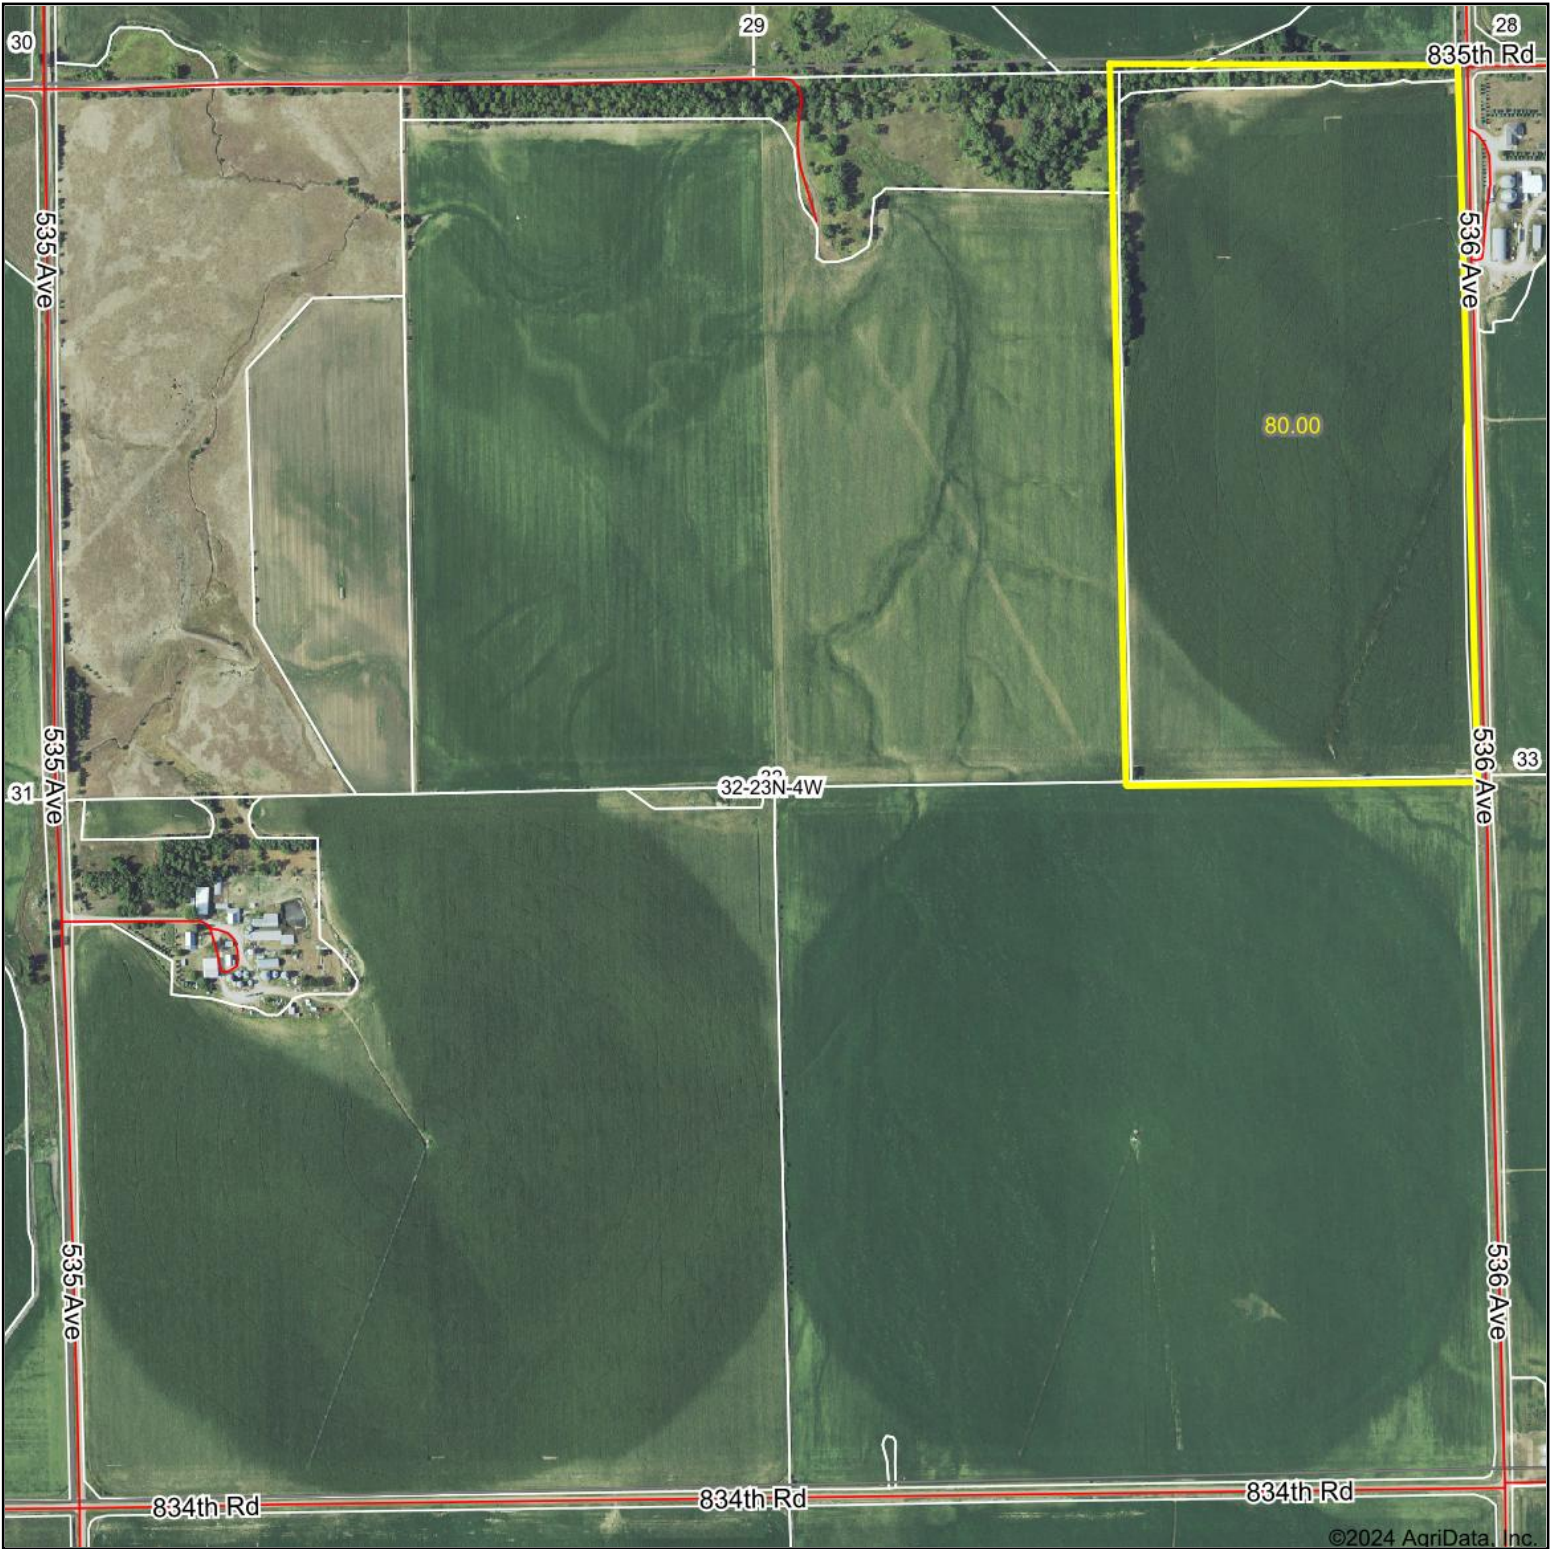

Aerial Map

Boundary Center: 41.927221, -97.797474

32-23N-4W
Madison County
Nebraska

Maps Provided By:

© AgriData, Inc. 2023 www.AgriDataInc.com

8/6/2024

Field borders provided by Farm Service Agency as of 5/21/2008.