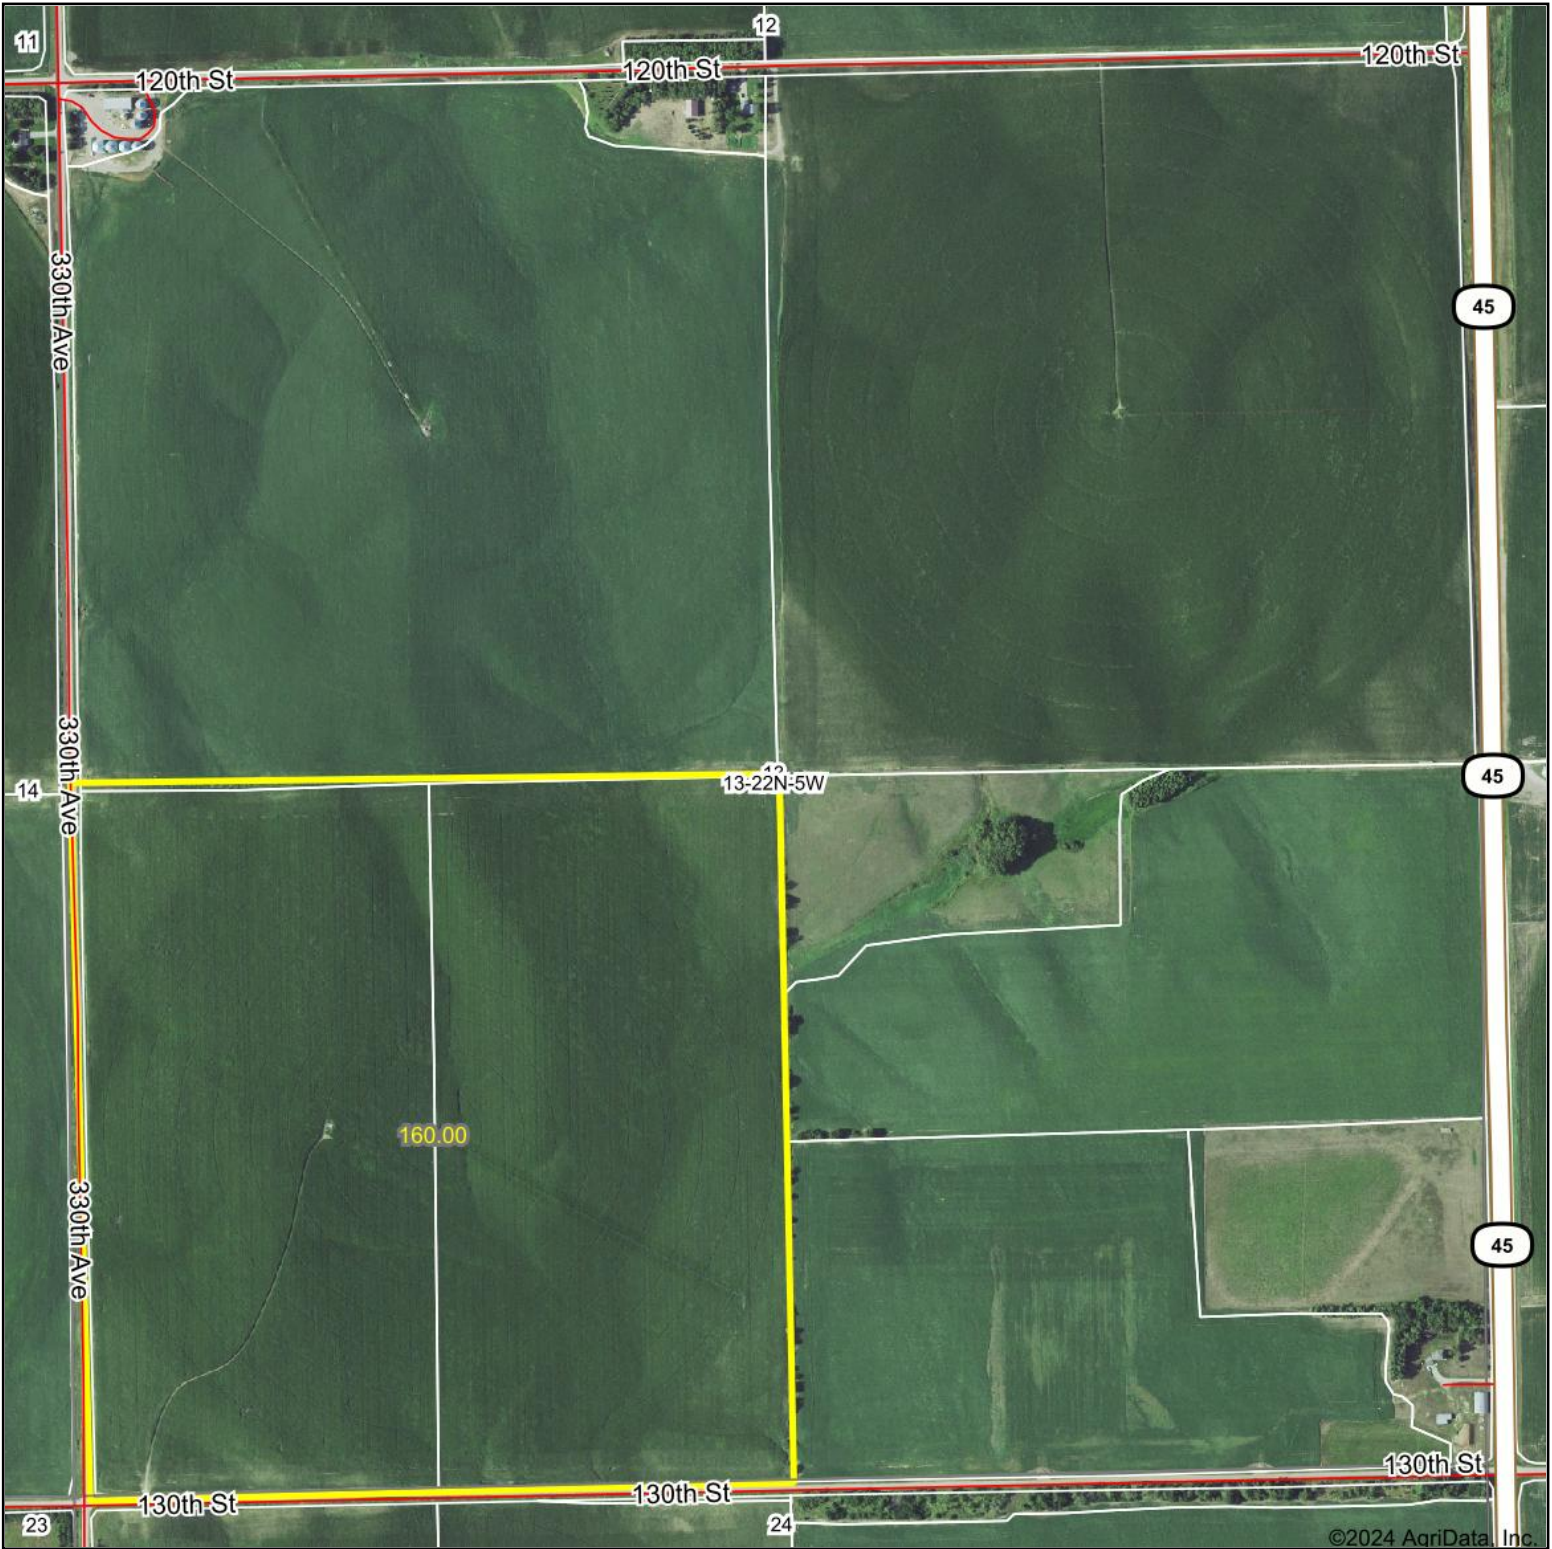

Aerial Map

Boundary Center: 41.876336, -97.847729

13-22N-5W
Boone County
Nebraska

8/6/2024