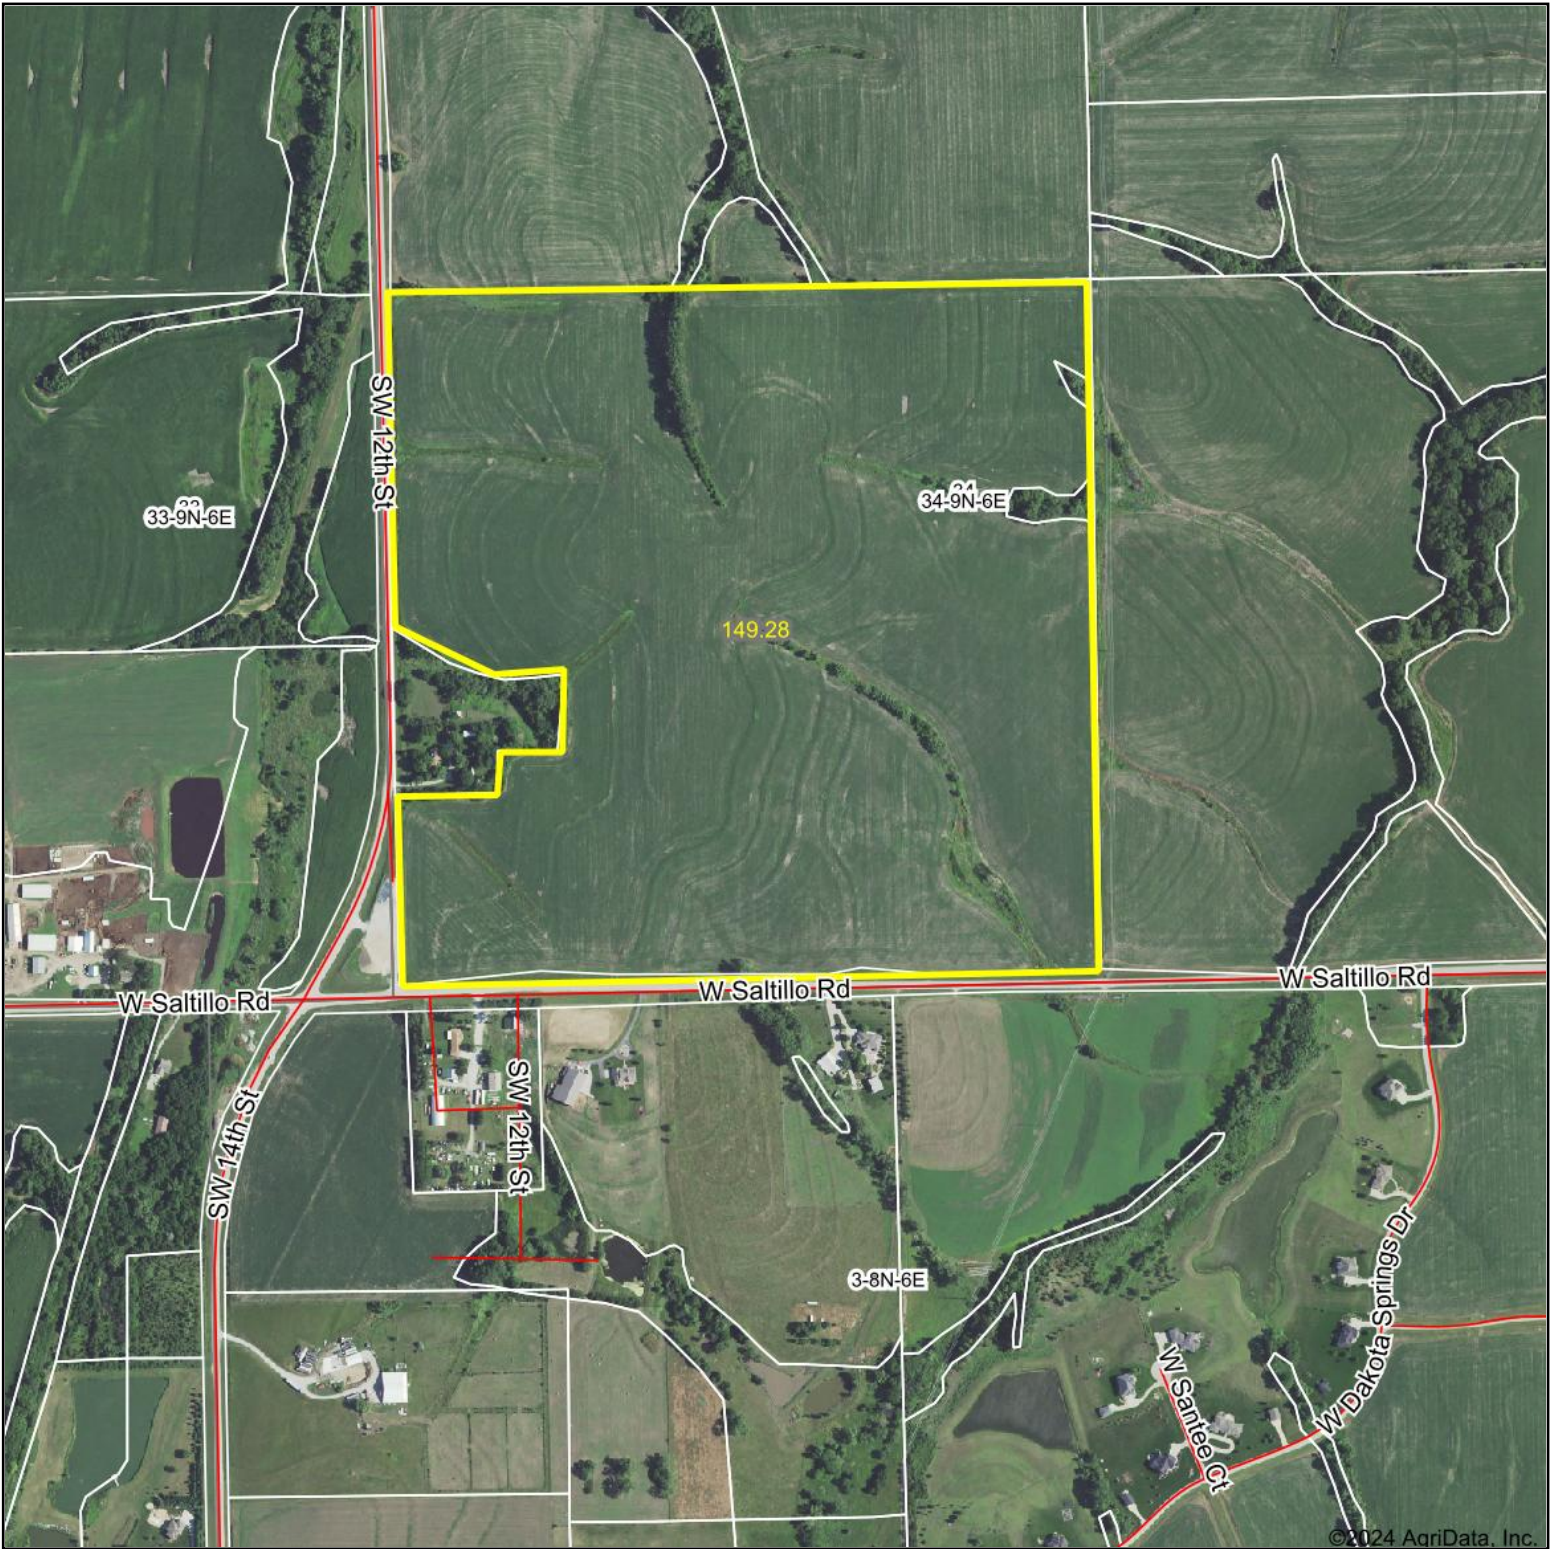

Bauer Riggs Aerial Map

Boundary Center: 40.701159, -96.734854

34-9N-6E
Lancaster County
Nebraska

Maps Provided By:

CUSTOMIZED ONLINE MAPPING
© AgriData, Inc. 2023 www.AgriDataInc.com

7/30/2024