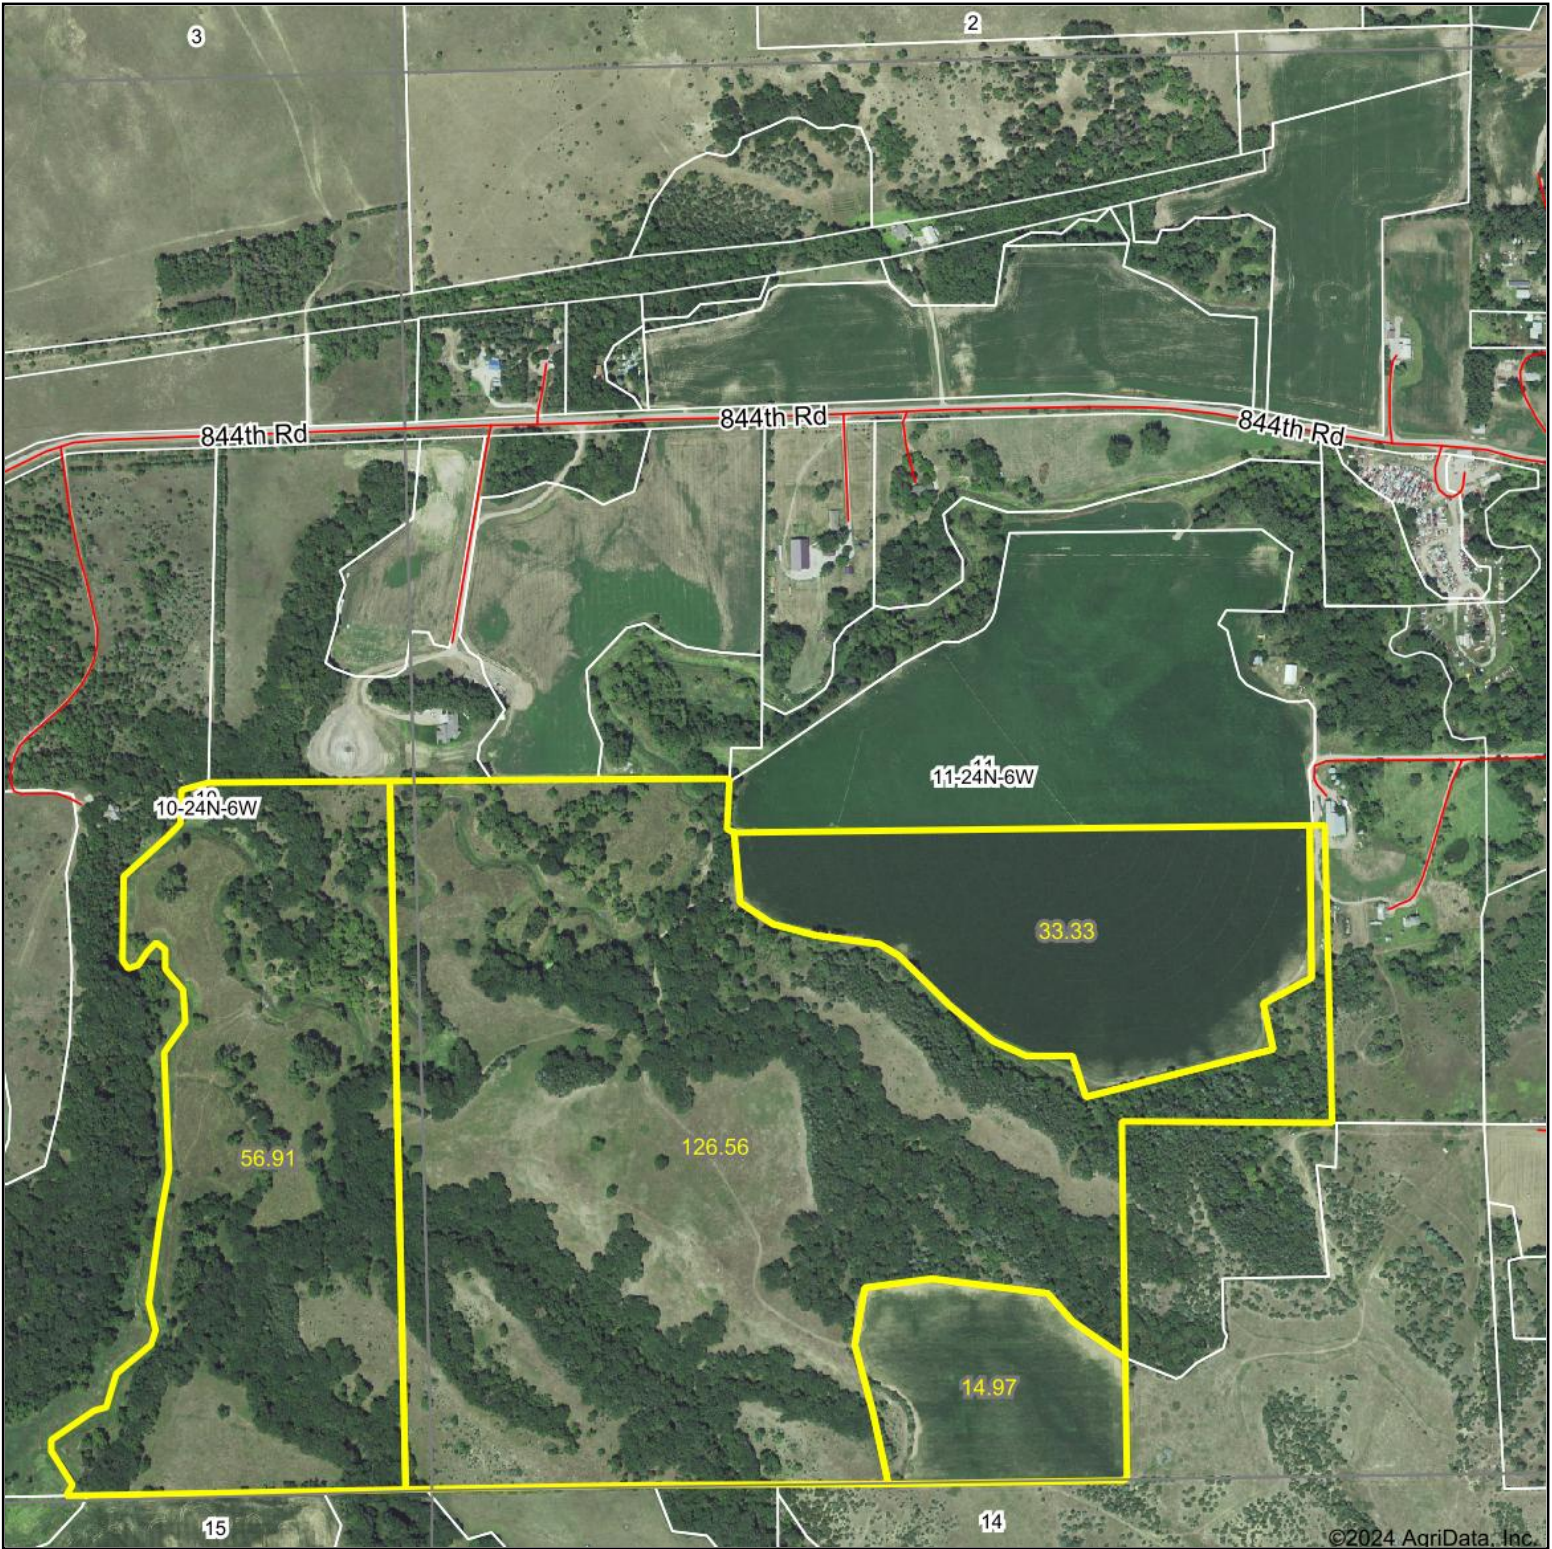

Aerial Map

Boundary Center: 42.064088, -97.985047

11-24N-6W
Antelope County
Nebraska

Maps Provided By:

© AgriData, Inc. 2023 www.AgriDataInc.com

8/22/2024

Field borders provided by Farm Service Agency as of 5/21/2008.