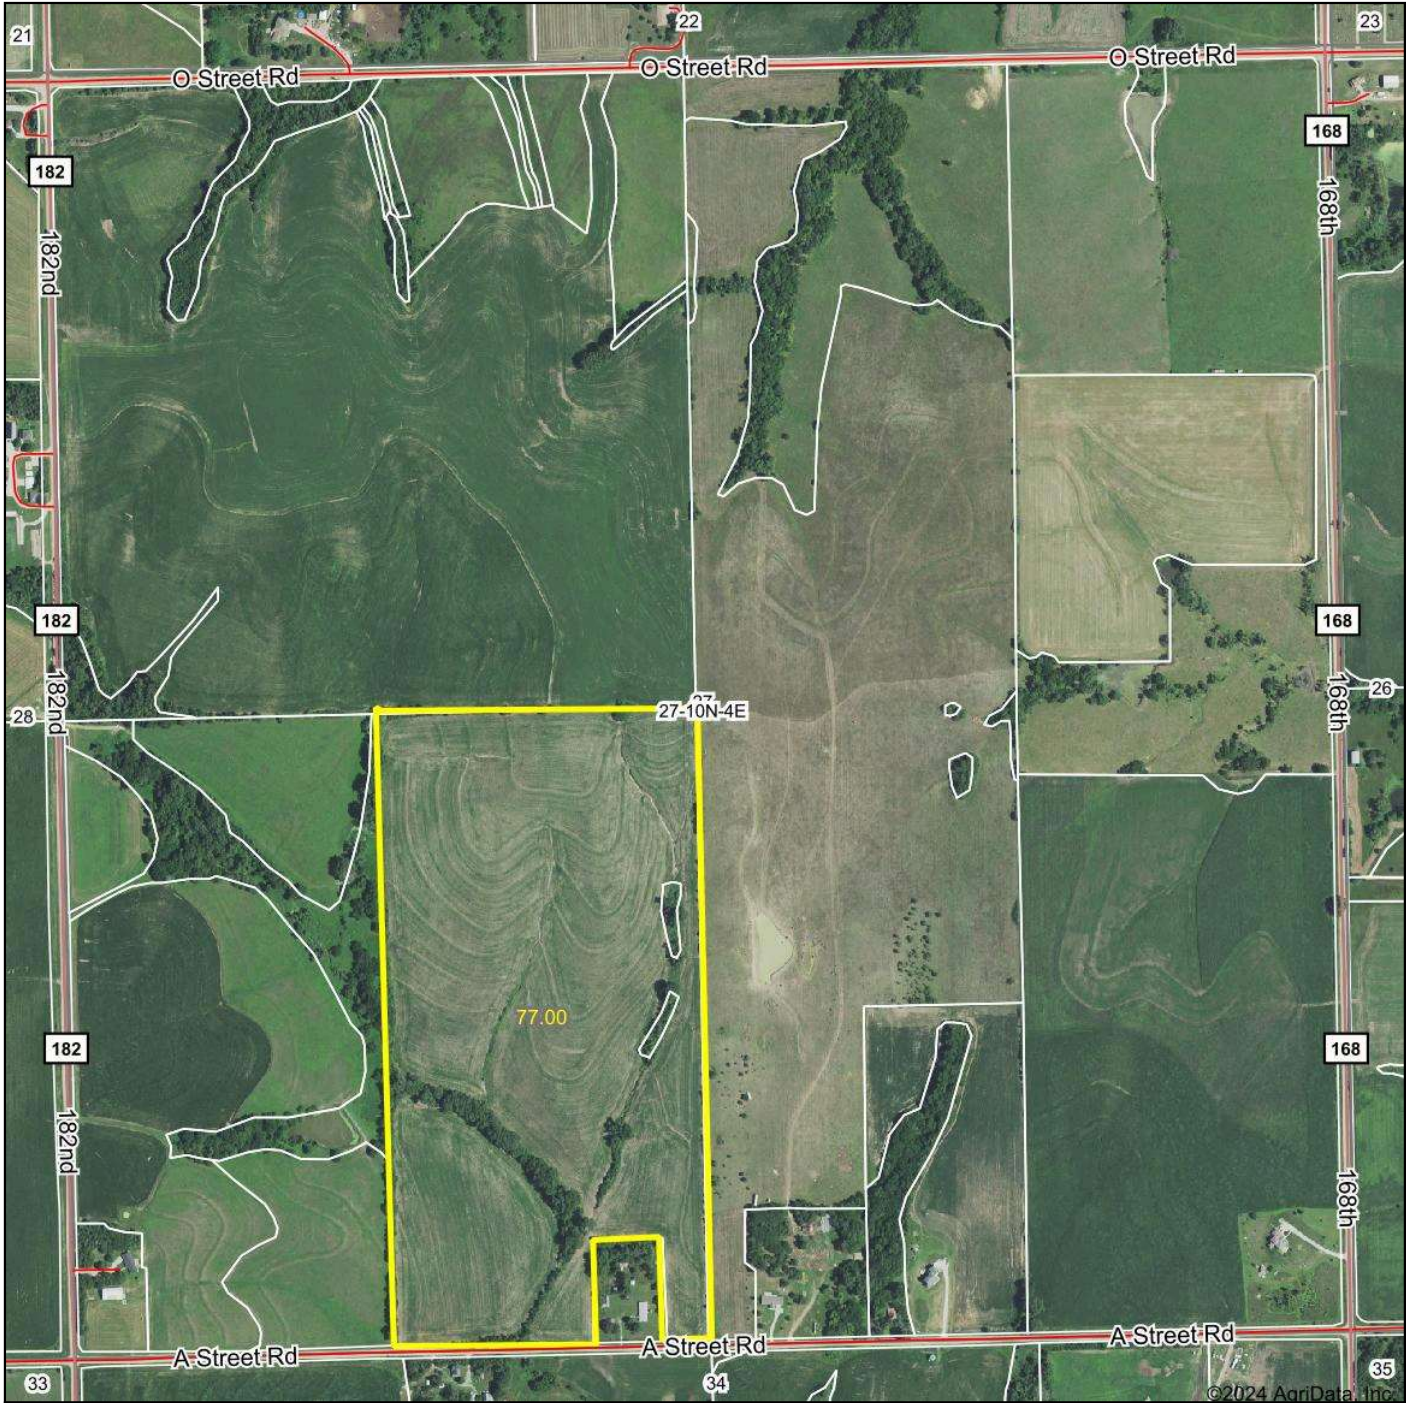

Tract 4 Aerial Map

Boundary Center: 40.803264, -96.960818

7/8/2024

Maps Provided By:

© AgriData, Inc. 2023 www.AgriDataInc.com

27-10N-4E
Seward County
Nebraska

Field borders provided by Farm Service Agency as of 5/21/2008.