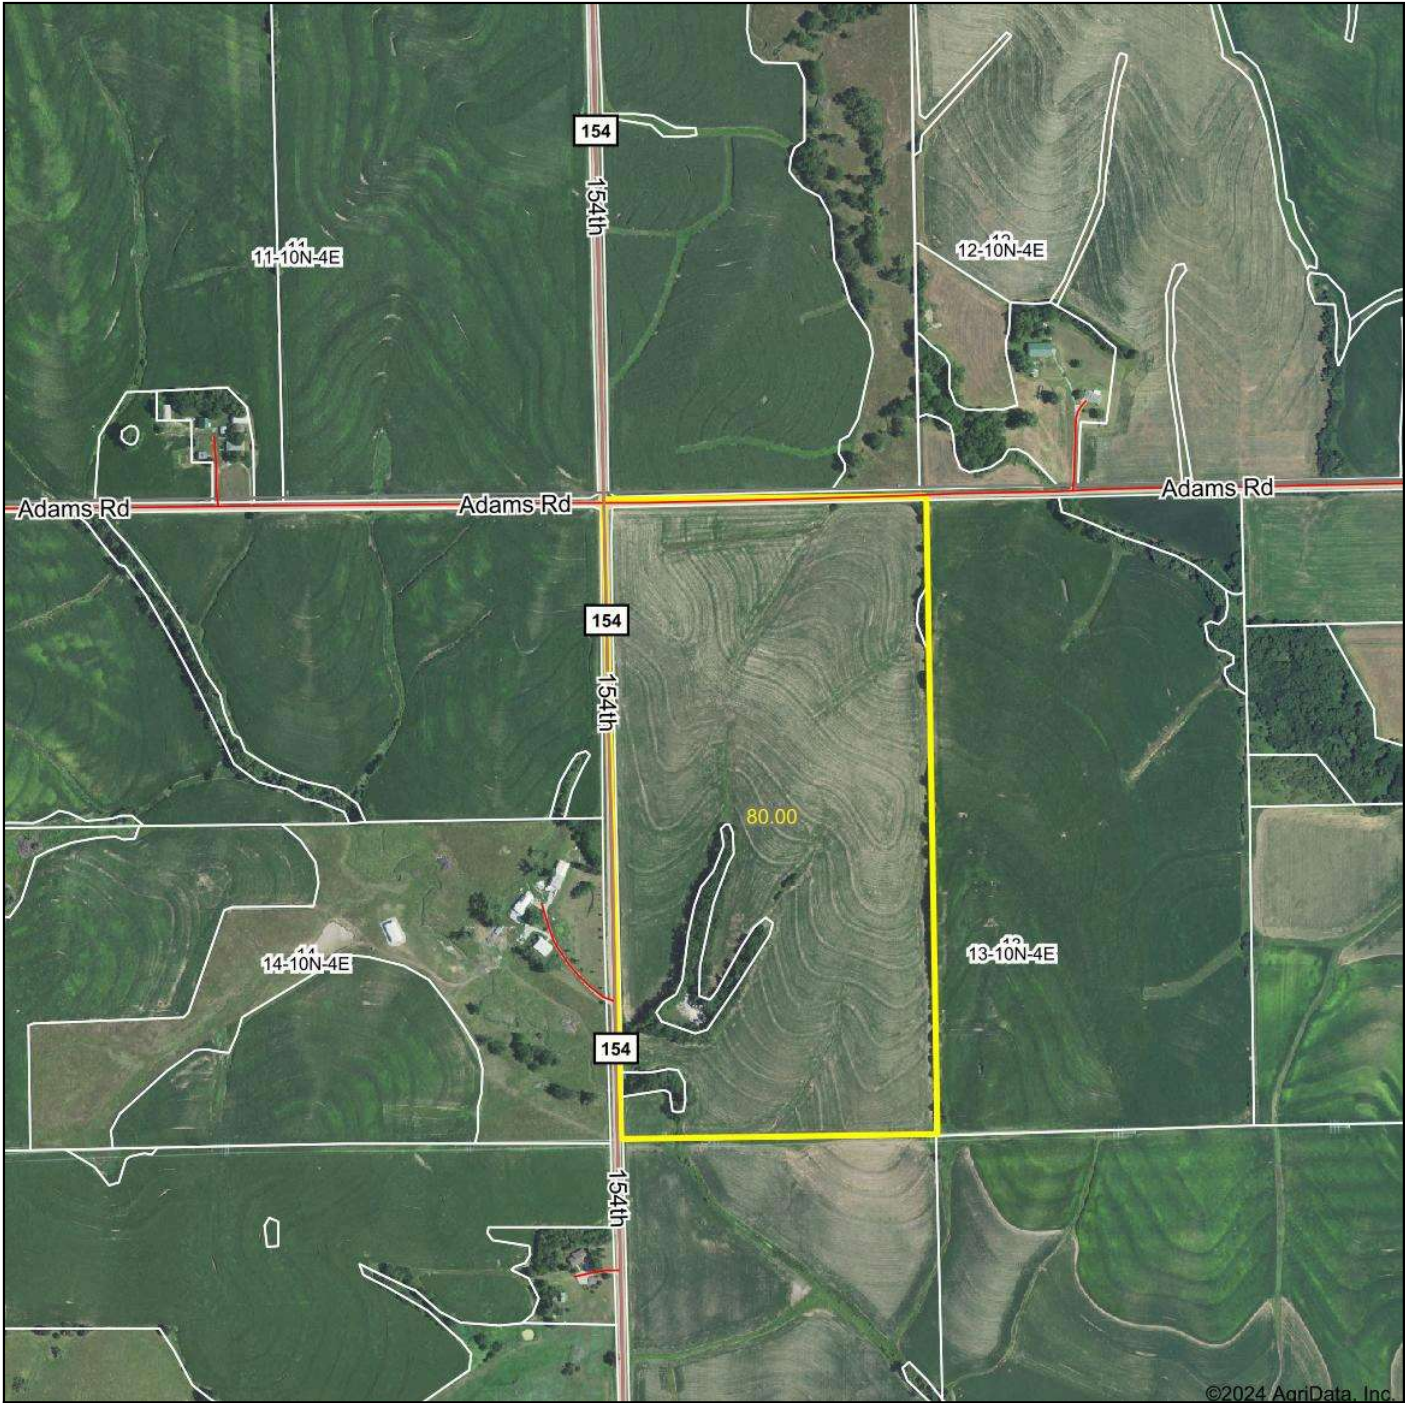

Tract #3 Aerial Map

©2024 AgriData, Inc.

Boundary Center: 40.839340, -96.927273

13-10N-4E
Seward County
Nebraska

7/8/2024

Maps Provided By:
 **surety**
CUSTOMIZED ONLINE MAPPING
© AgriData, Inc. 2023 www.AgriDataInc.com

Field borders provided by Farm Service Agency as of 5/21/2008.