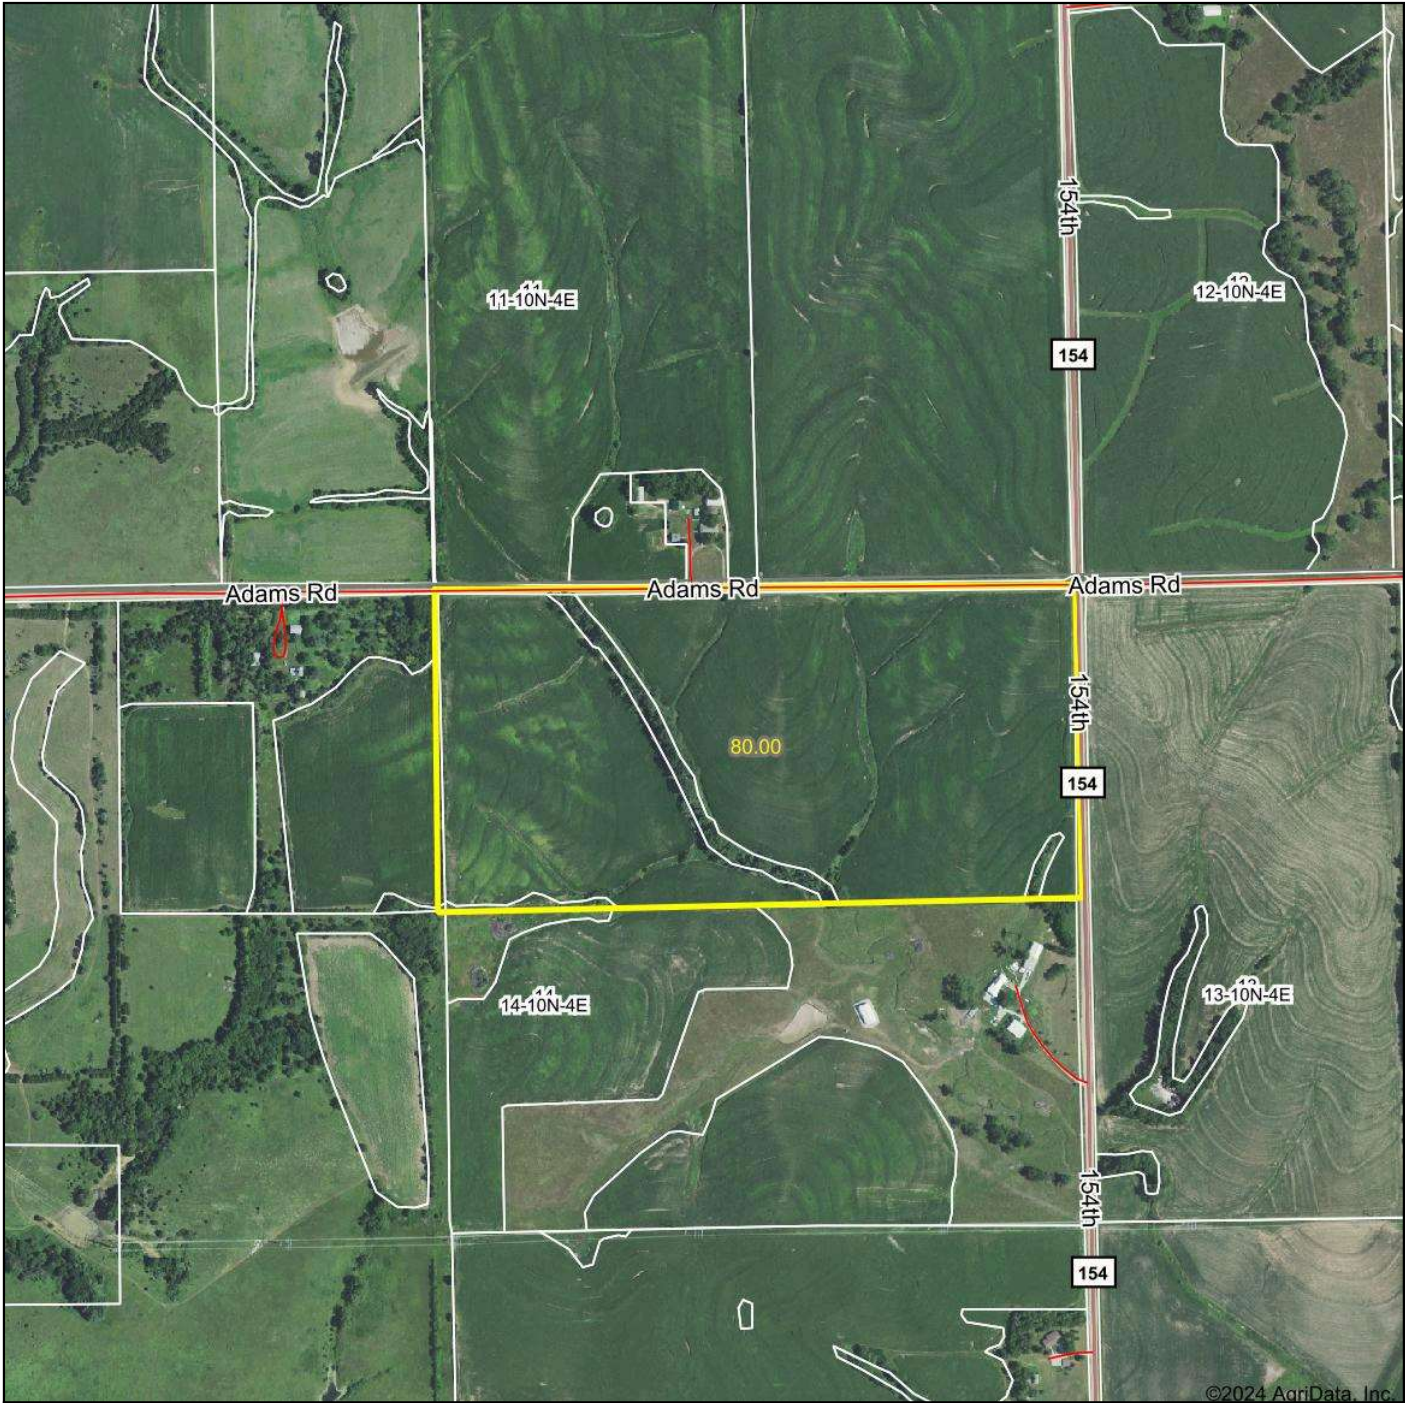

# Tract #2 Aerial Map

©2024 AgriData, Inc.

Boundary Center: 40.841228, -96.934525

**14-10N-4E**  
**Seward County**  
**Nebraska**

7/8/2024

Field borders provided by Farm Service Agency as of 5/21/2008.