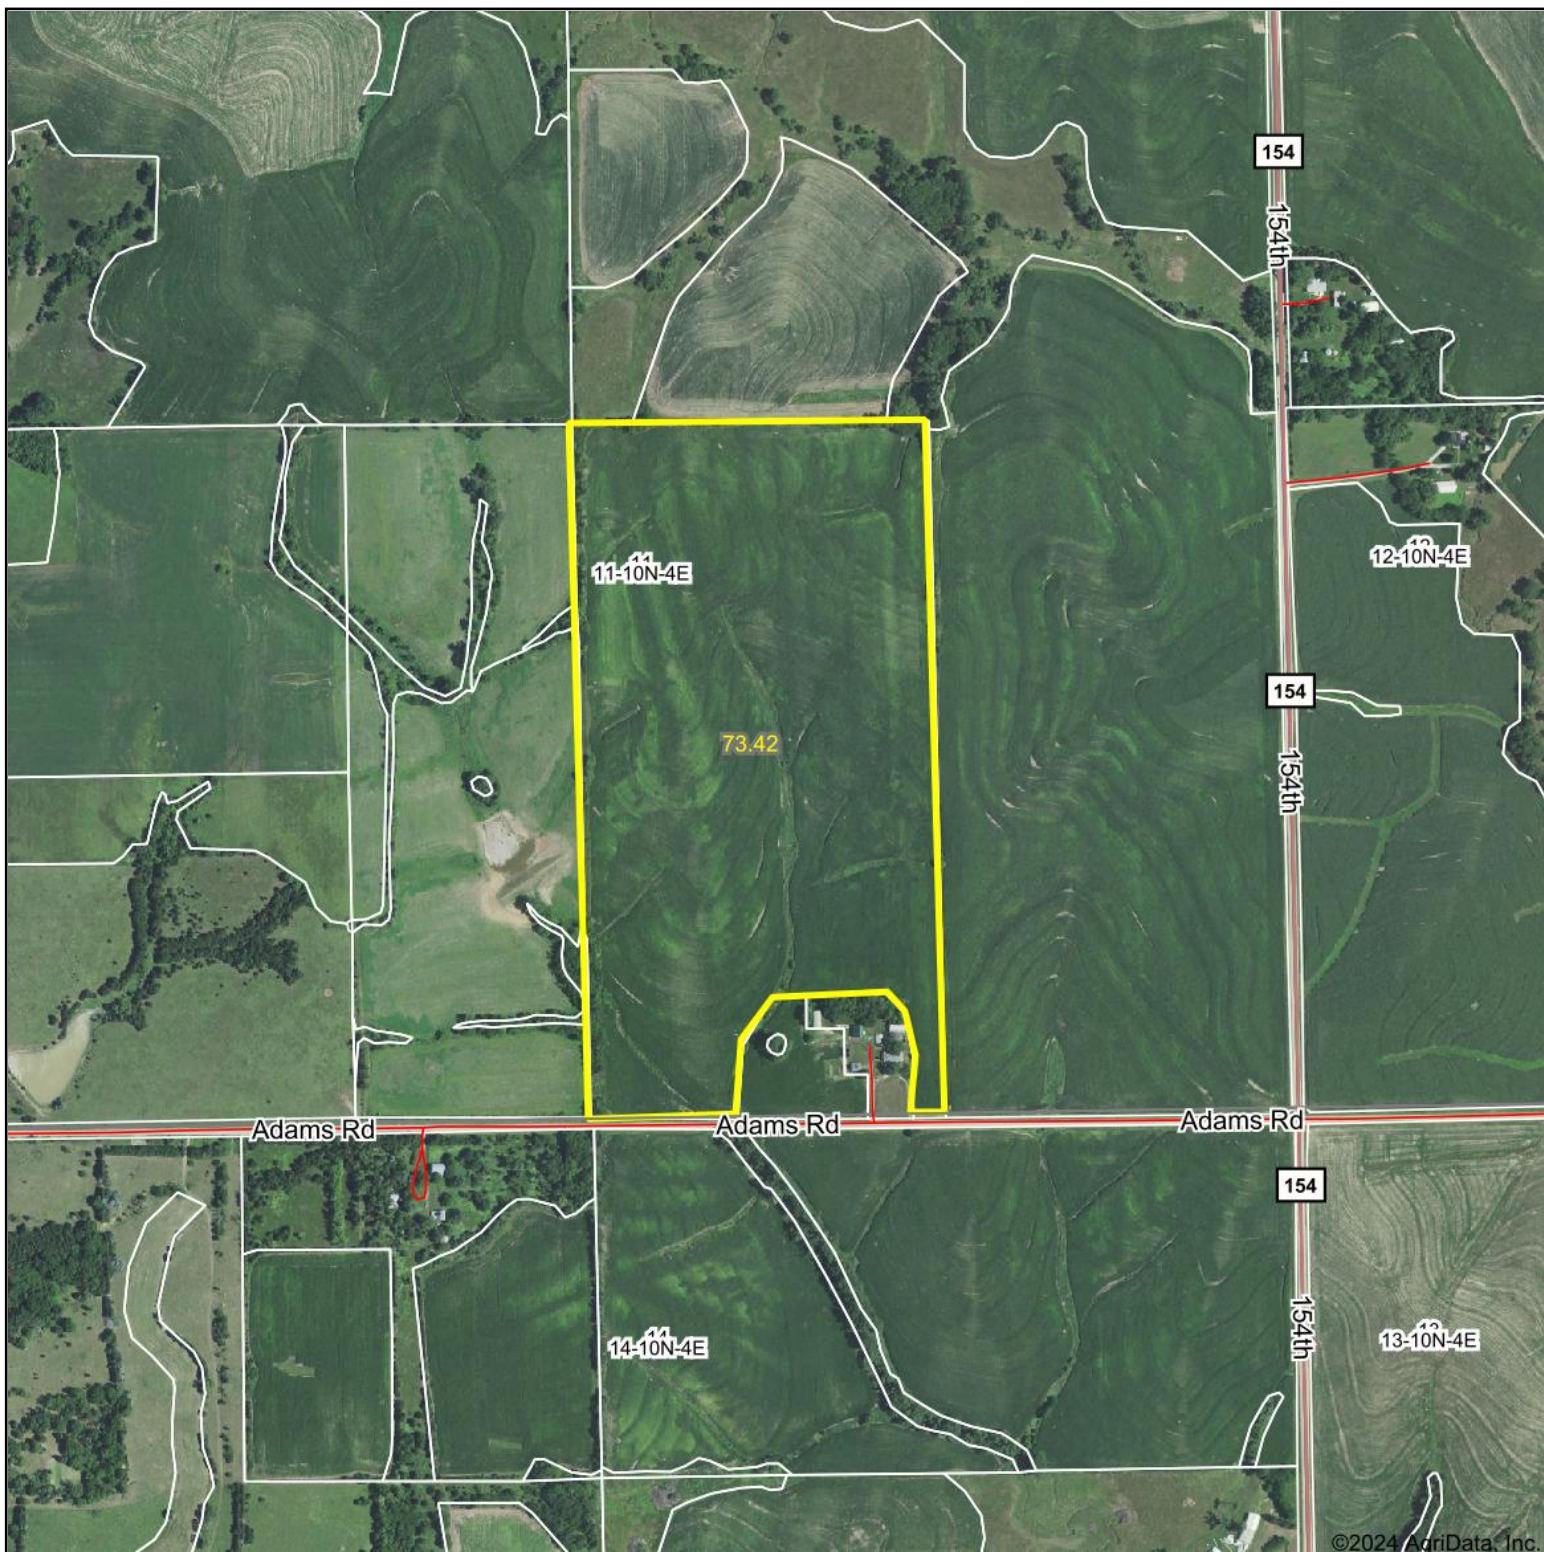

Tract #1 Aerial Map

©2024 AgriData, Inc.

Boundary Center: 40.846690, -96.936909

11-10N-4E
Seward County
Nebraska

Maps Provided By:

CUSTOMIZED ONLINE MAPPING
© AgriData, Inc. 2023 www.AgriDataInc.com

7/8/2024