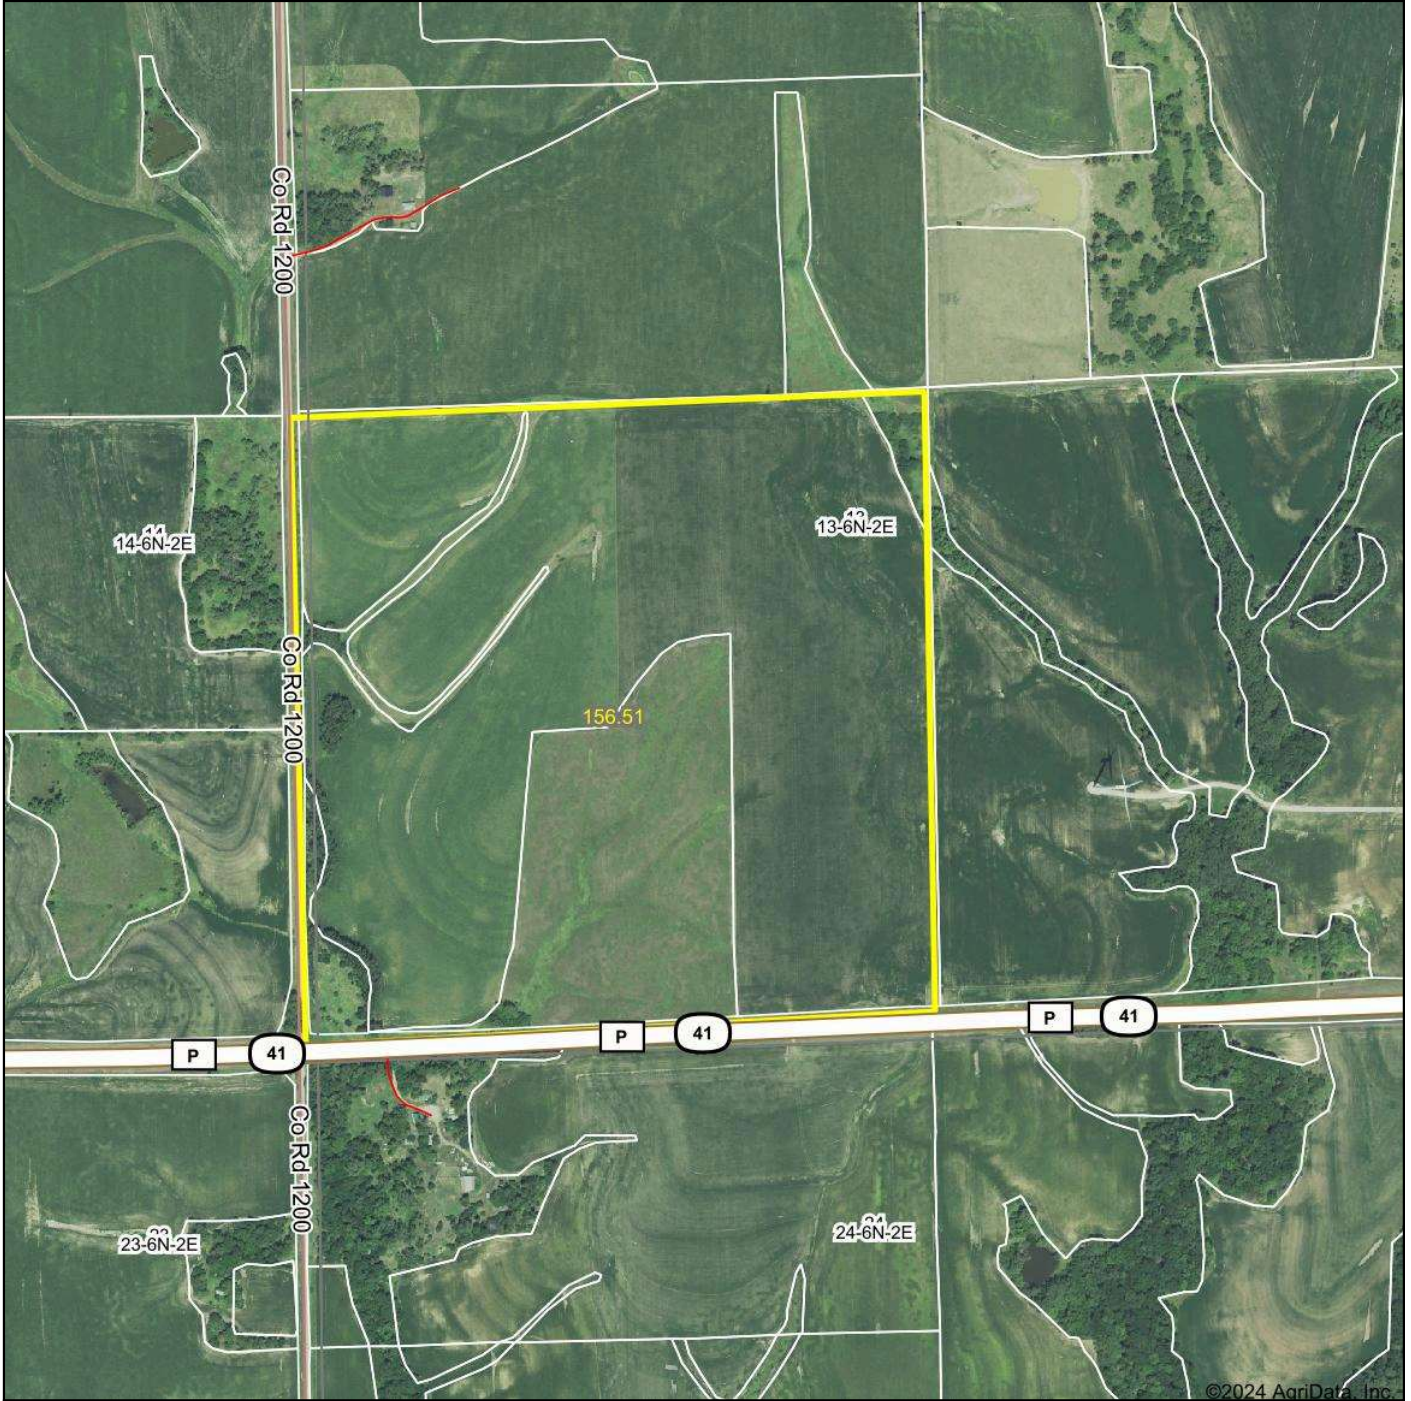

Franklin Aerial Map

©2024 AgriData, Inc.

Boundary Center: 40.484057, -97.155517

13-6N-2E
Saline County
Nebraska

Maps Provided By:
 **surety**
CUSTOMIZED ONLINE MAPPING
© AgriData, Inc. 2023 www.AgriDataInc.com

7/15/2024

Field borders provided by Farm Service Agency as of 5/21/2008.