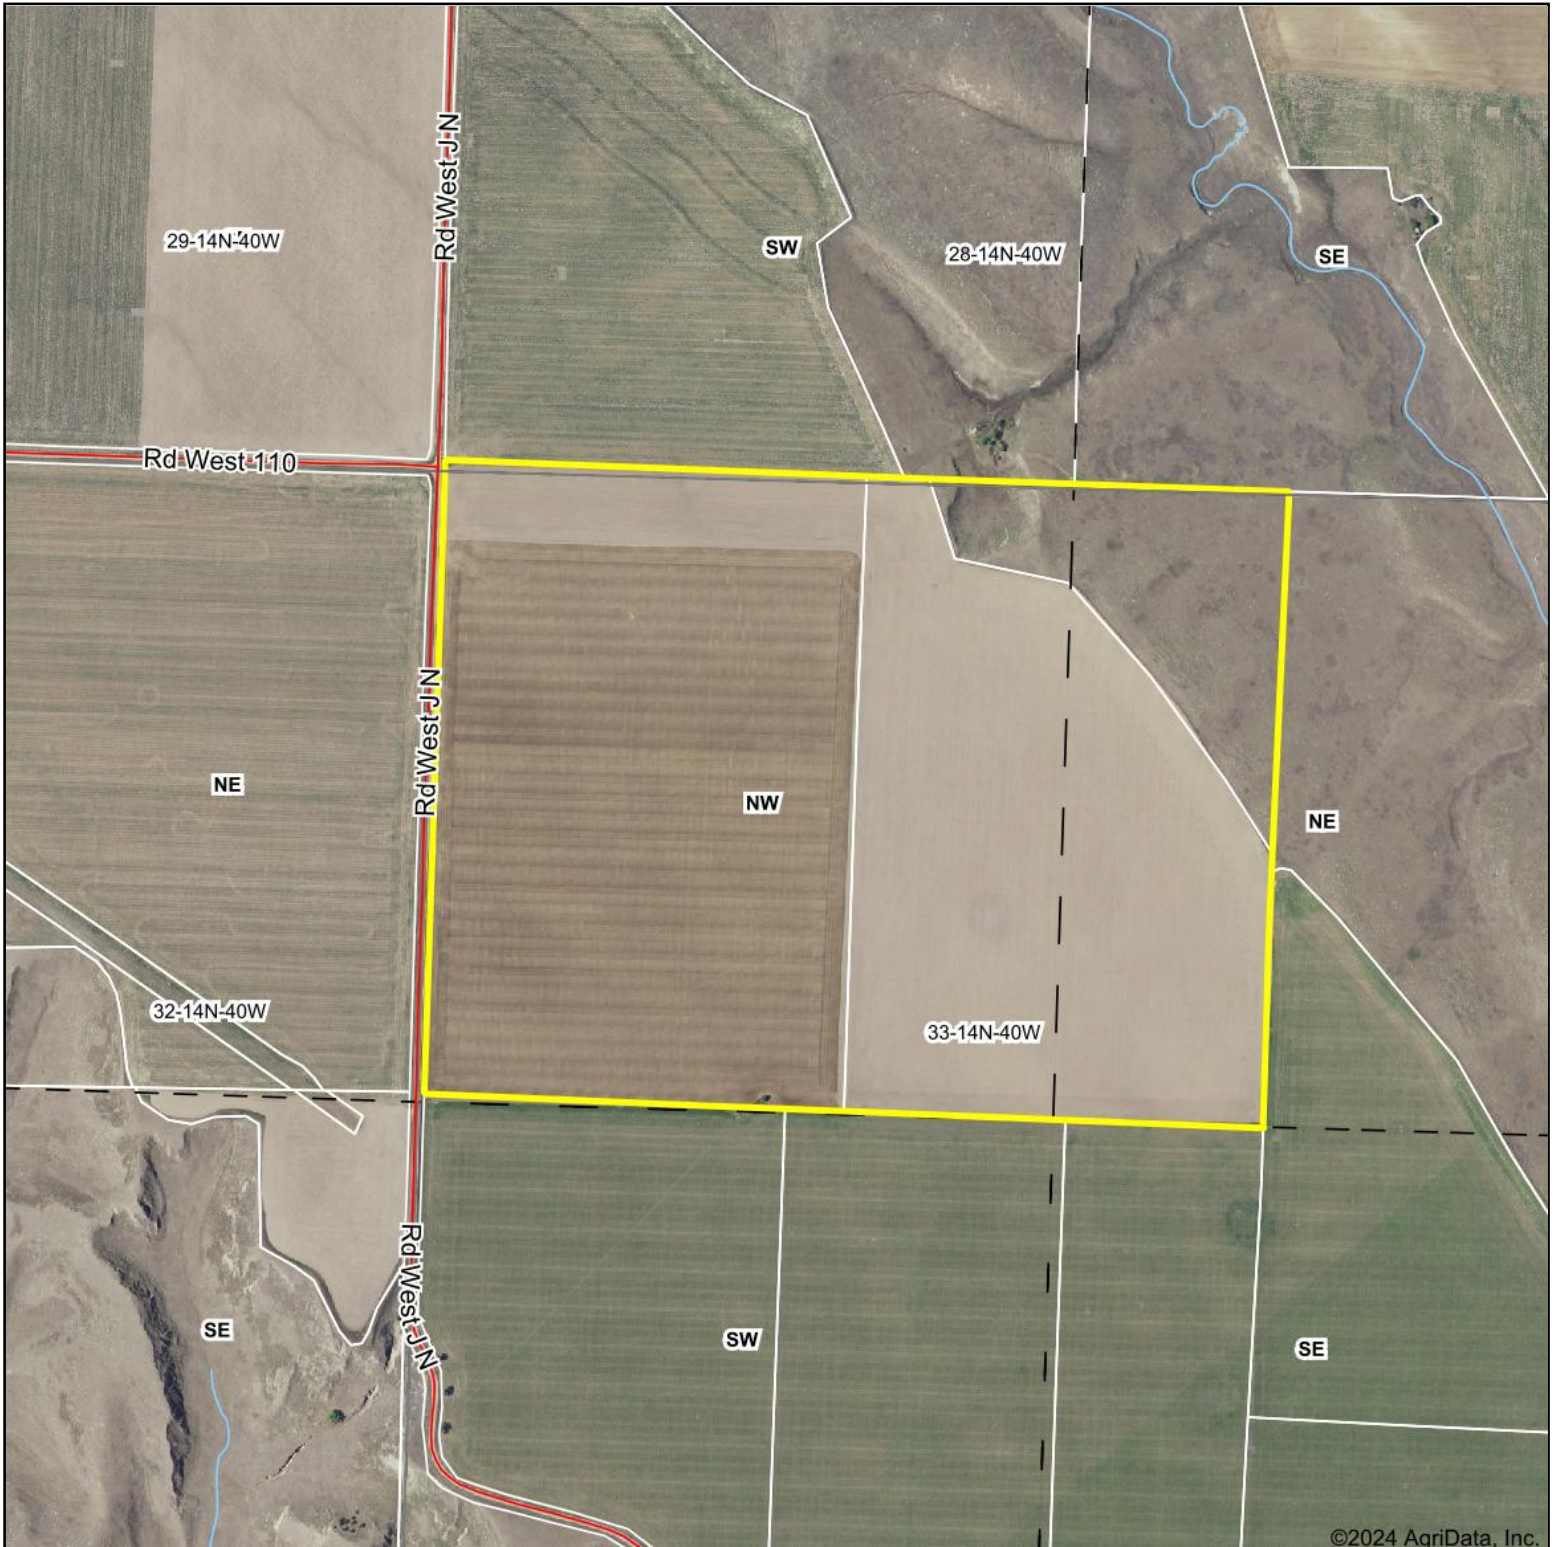

Aerial Map

©2024 AgriData, Inc.

Boundary Center: 41.145200, -101.915212

33-14N-40W
Keith County
Nebraska

Maps Provided By:
 **surety**
CUSTOMIZED ONLINE MAPPING
© AgriData, Inc. 2023 www.AgriDataInc.com

4/17/2024