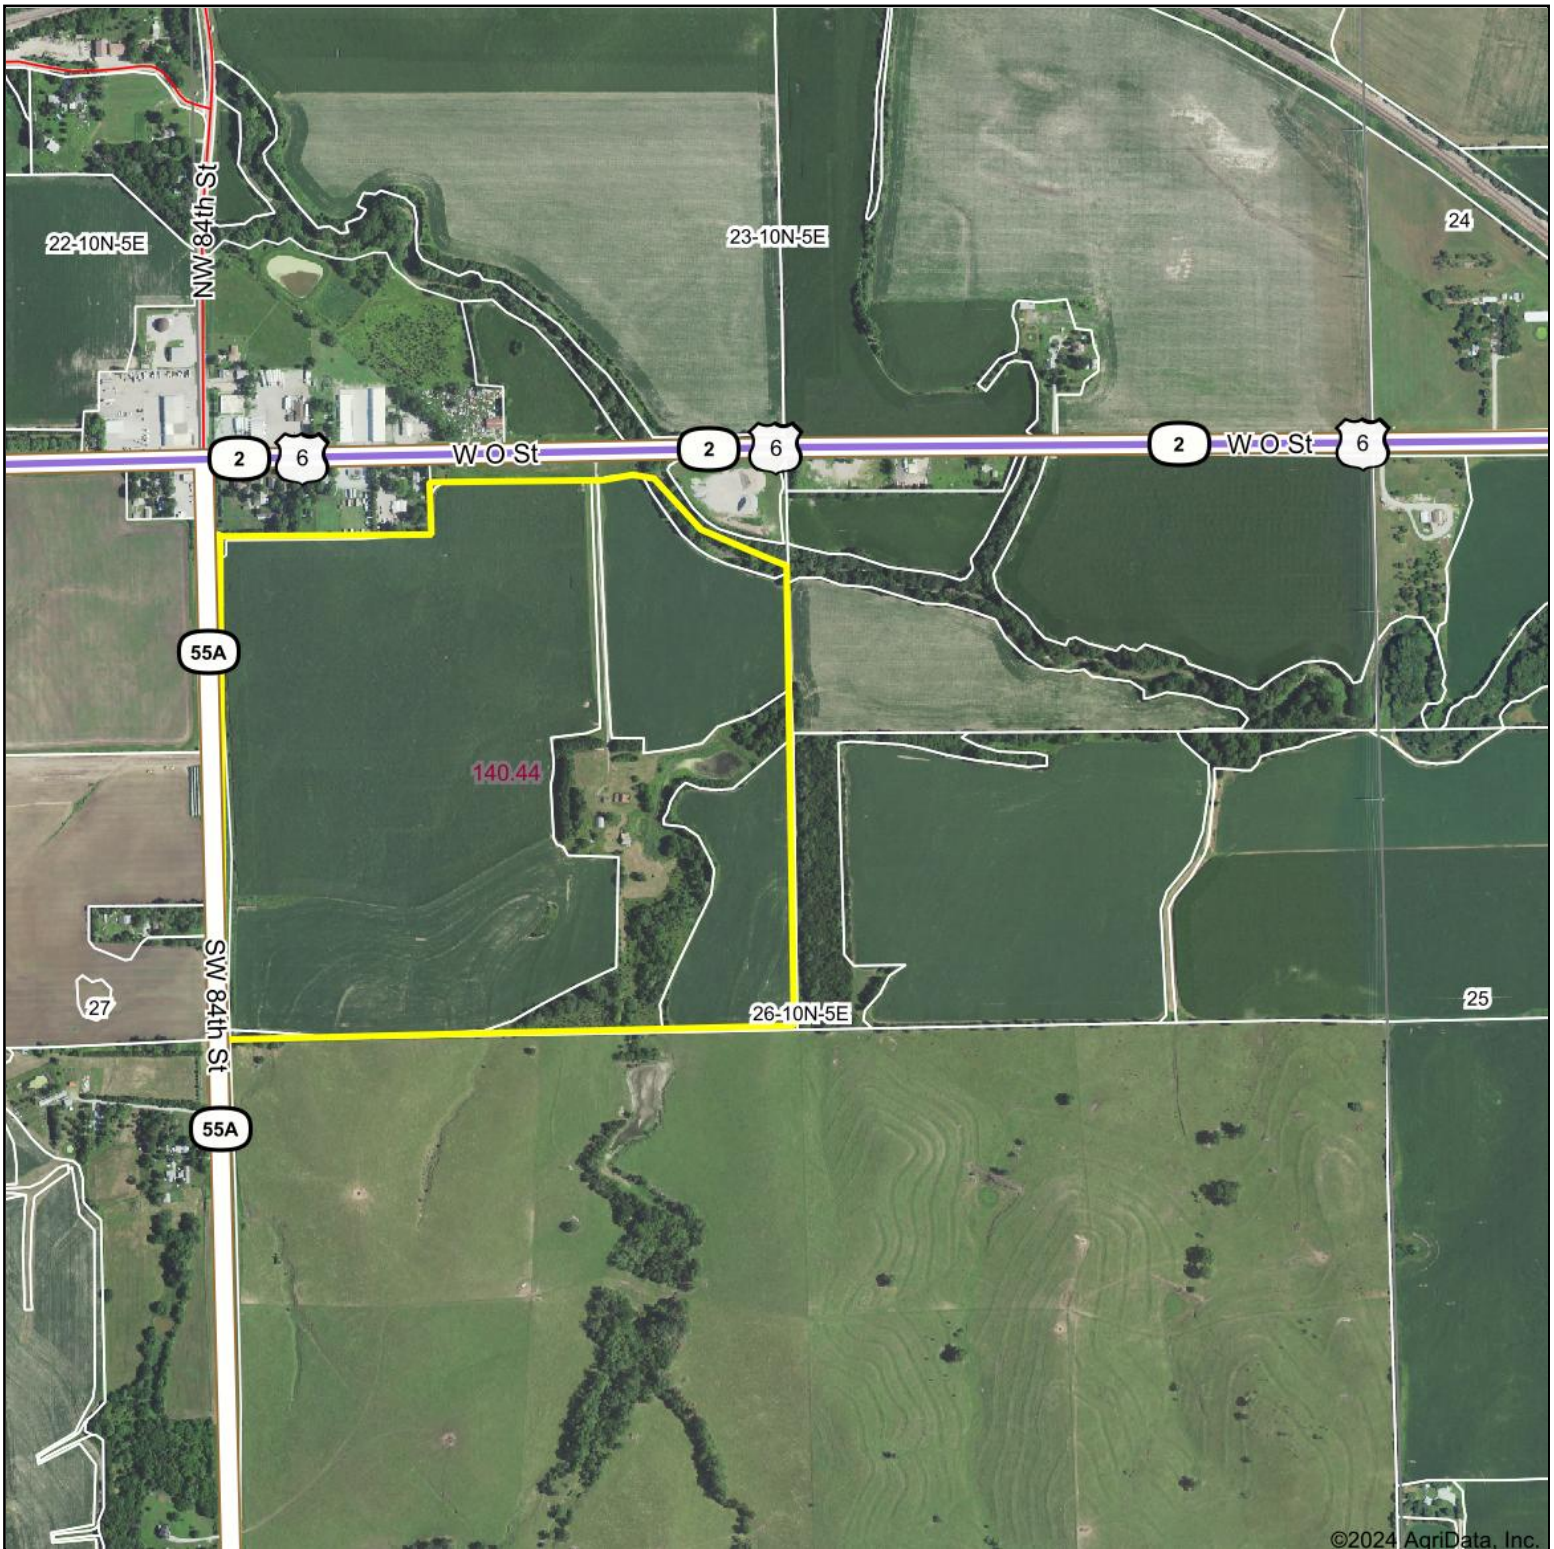

# Melichar Farm Aerial Map

©2024 AgriData, Inc.

Boundary Center: 40.810096, -96.830204

**26-10N-5E**  
**Lancaster County**  
**Nebraska**

Maps Provided By:  
  
CUSTOMIZED ONLINE MAPPING  
© AgriData, Inc. 2023      www.AgriDataInc.com

1/12/2024

Field borders provided by Farm Service Agency as of 5/21/2008.