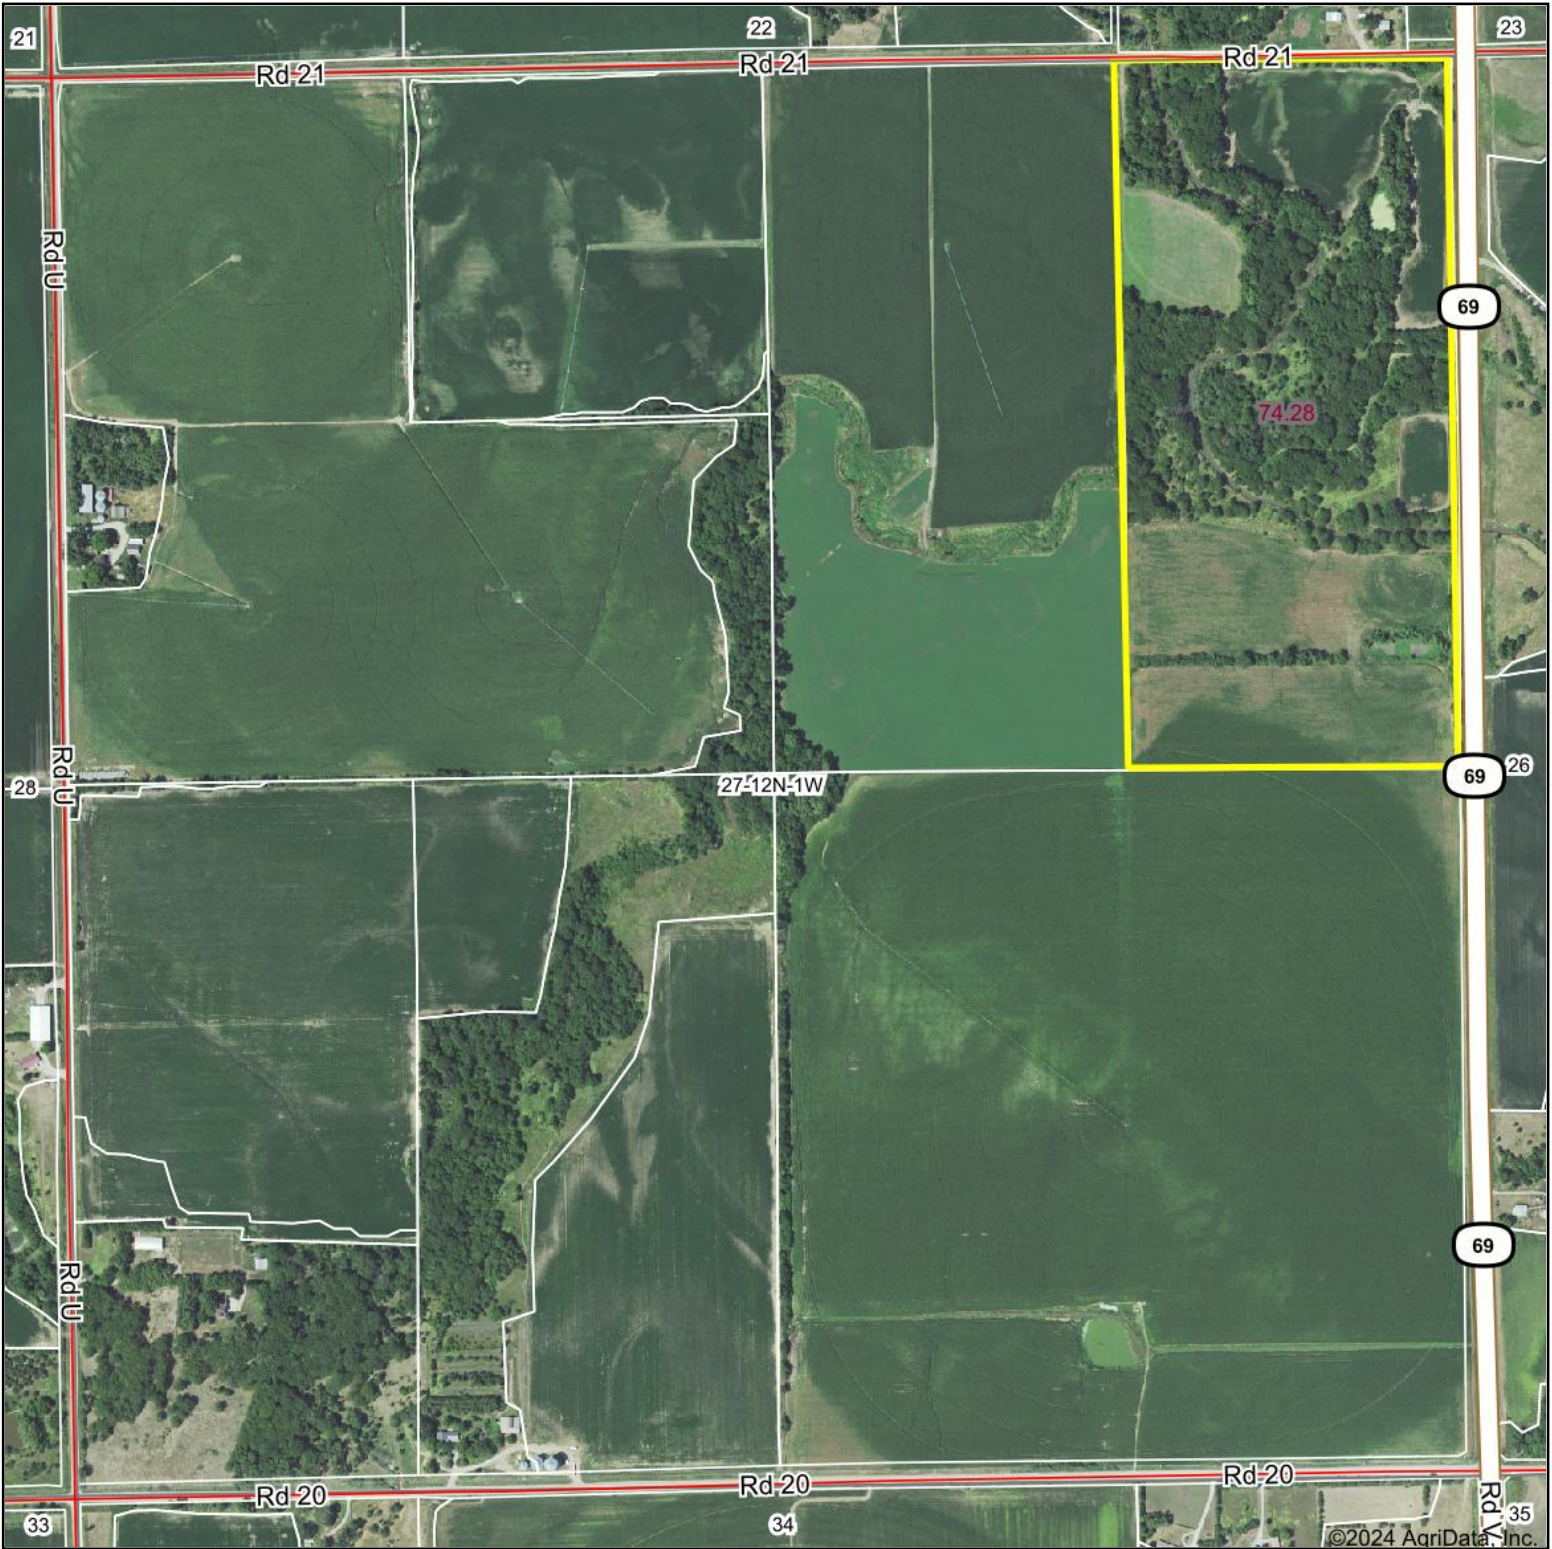

Aerial Map

©2024 AgriData, Inc.

Boundary Center: 40.984752, -97.408776

27-12N-1W
York County
Nebraska

Maps Provided By:

© AgriData, Inc. 2023 www.AgriDataInc.com

1/8/2024

Field borders provided by Farm Service Agency as of 5/21/2008.