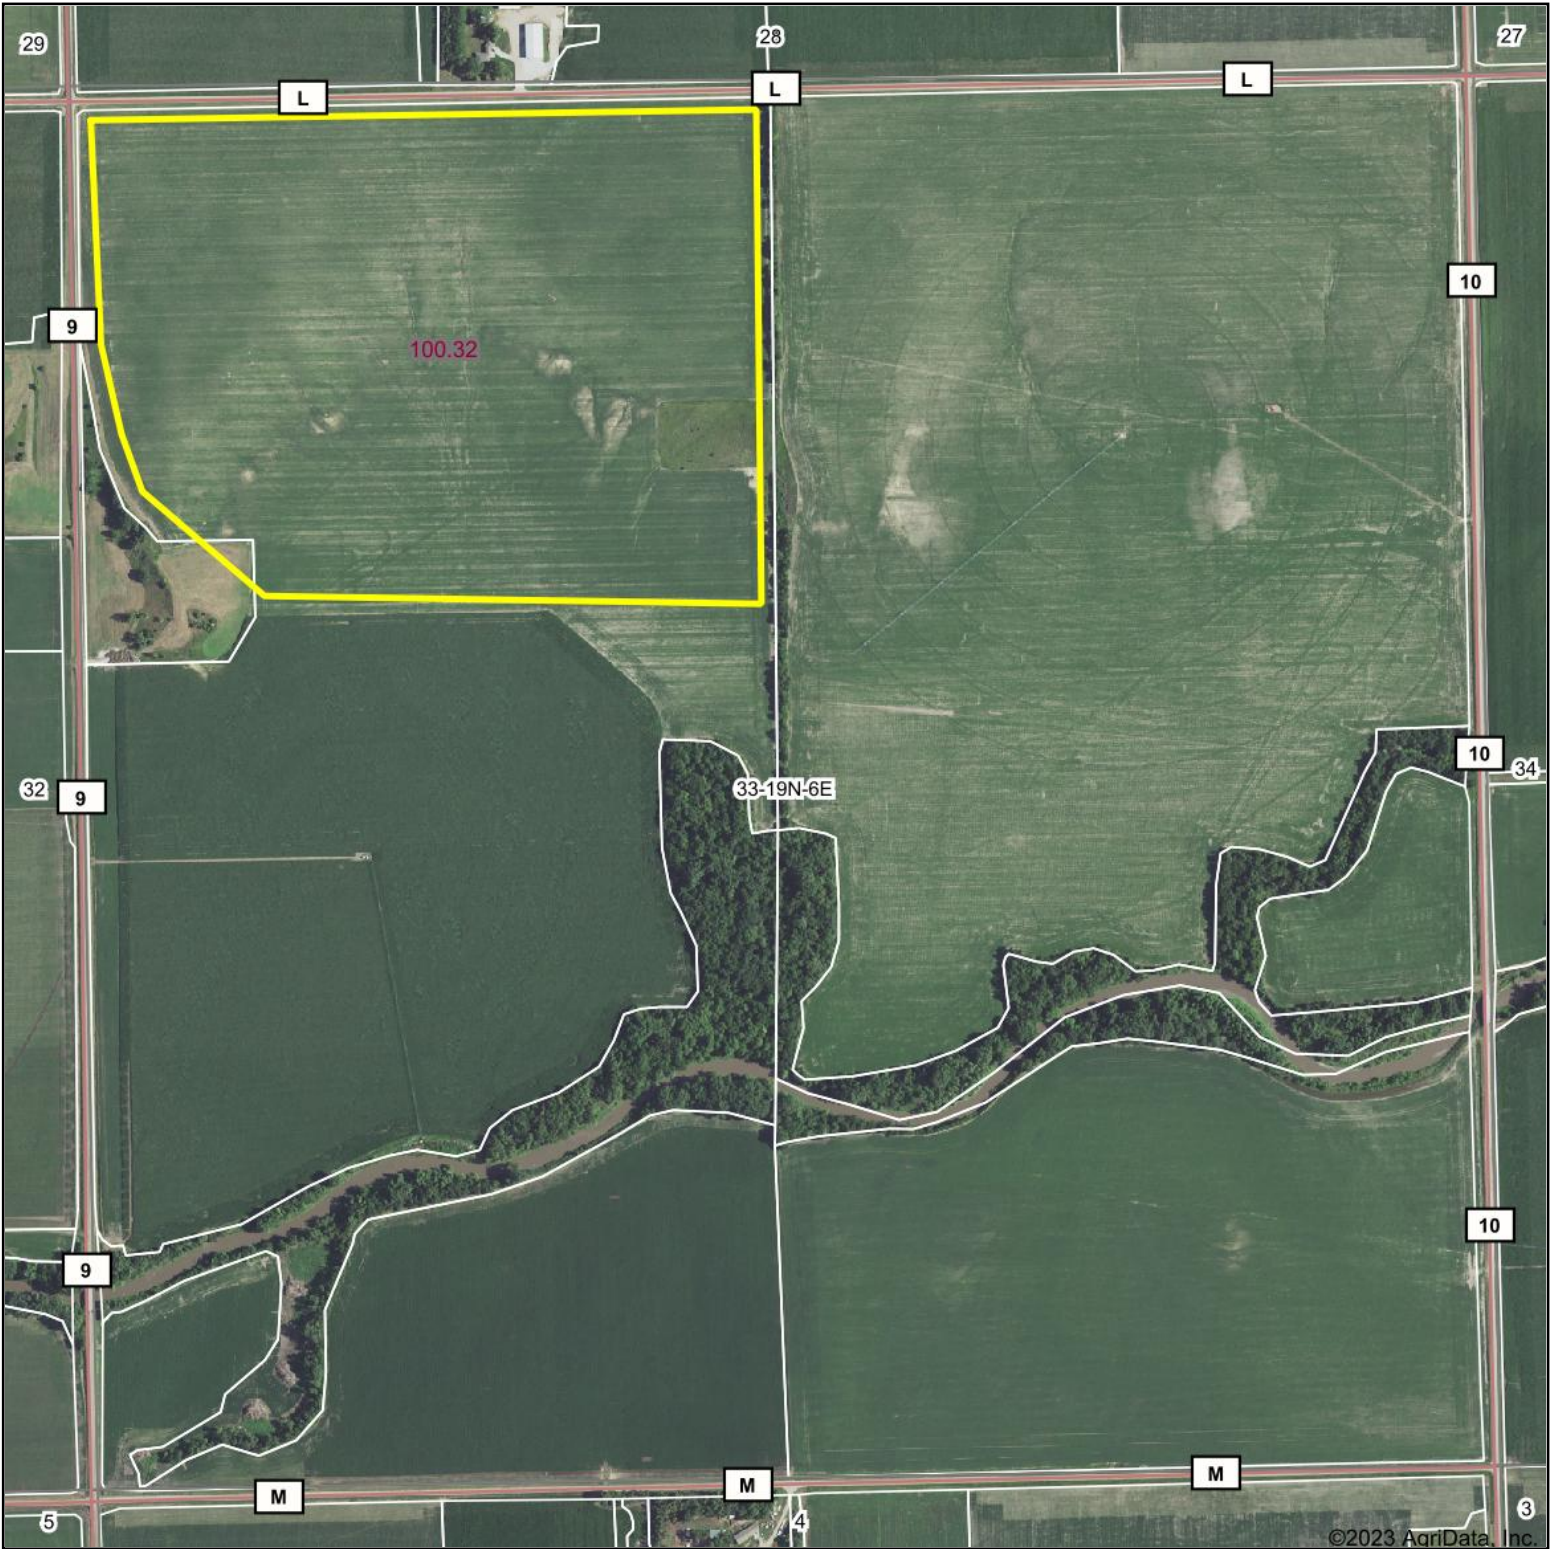

Aerial Map

Boundary Center: 41.579930, -96.746697

33-19N-6E
Dodge County
Nebraska

Maps Provided By:

CUSTOMIZED ONLINE MAPPING
© AgriData, Inc. 2023 www.AgriDataInc.com

11/14/2023