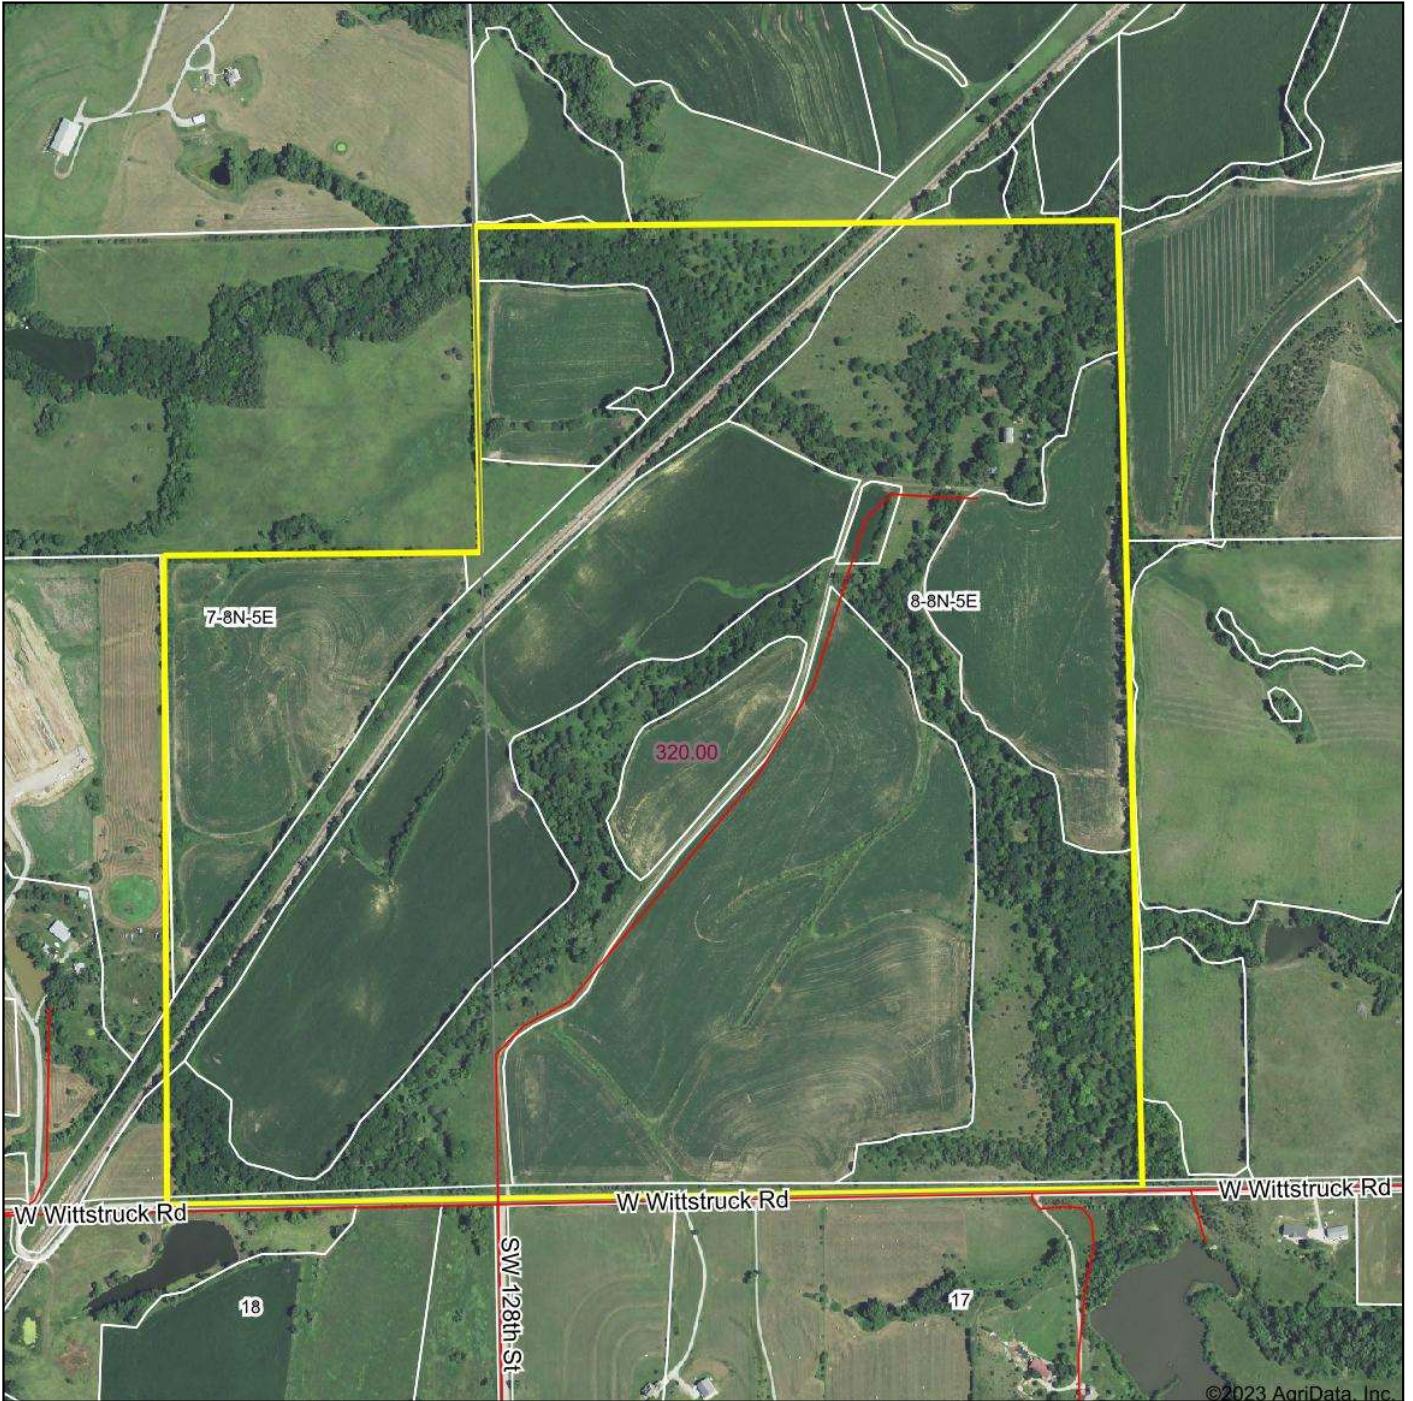

Land Listing Aerial Map

Boundary Center: 40.674118, -96.892955

8-8N-5E
Lancaster County
Nebraska

8/25/2023

Maps Provided By:

CUSTOMIZED ONLINE MAPPING
© AgriData, Inc. 2023 www.AgriDataInc.com

Field borders provided by Farm Service Agency as of 5/21/2008.