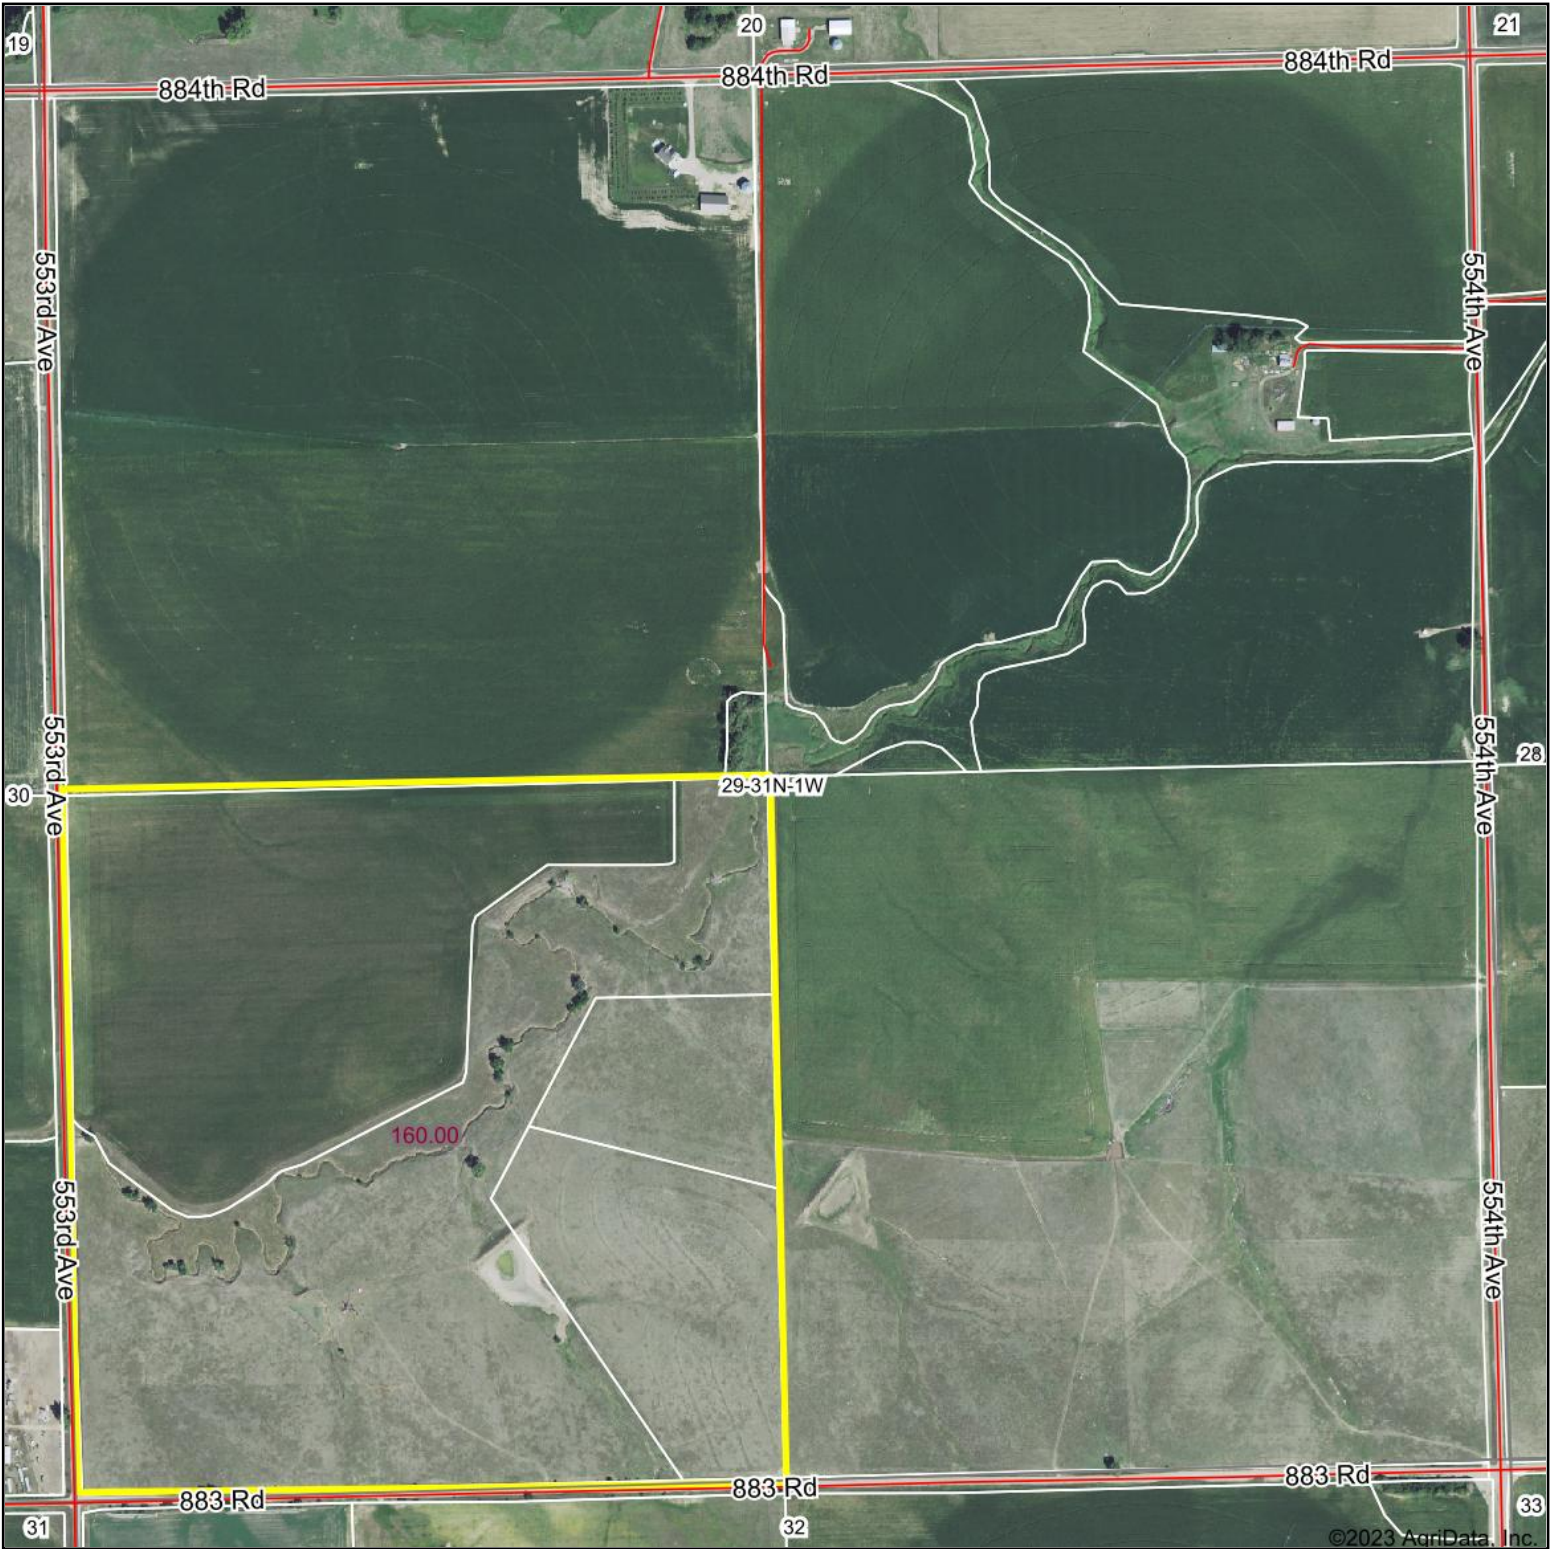

Aerial Map

©2023 AgriData, Inc.

Boundary Center: 42.630886, -97.460694

29-31N-1W
Cedar County
Nebraska

Maps Provided By:

CUSTOMIZED ONLINE MAPPING
© AgriData, Inc. 2023 www.AgriDataInc.com

9/21/2023

Field borders provided by Farm Service Agency as of 5/21/2008.