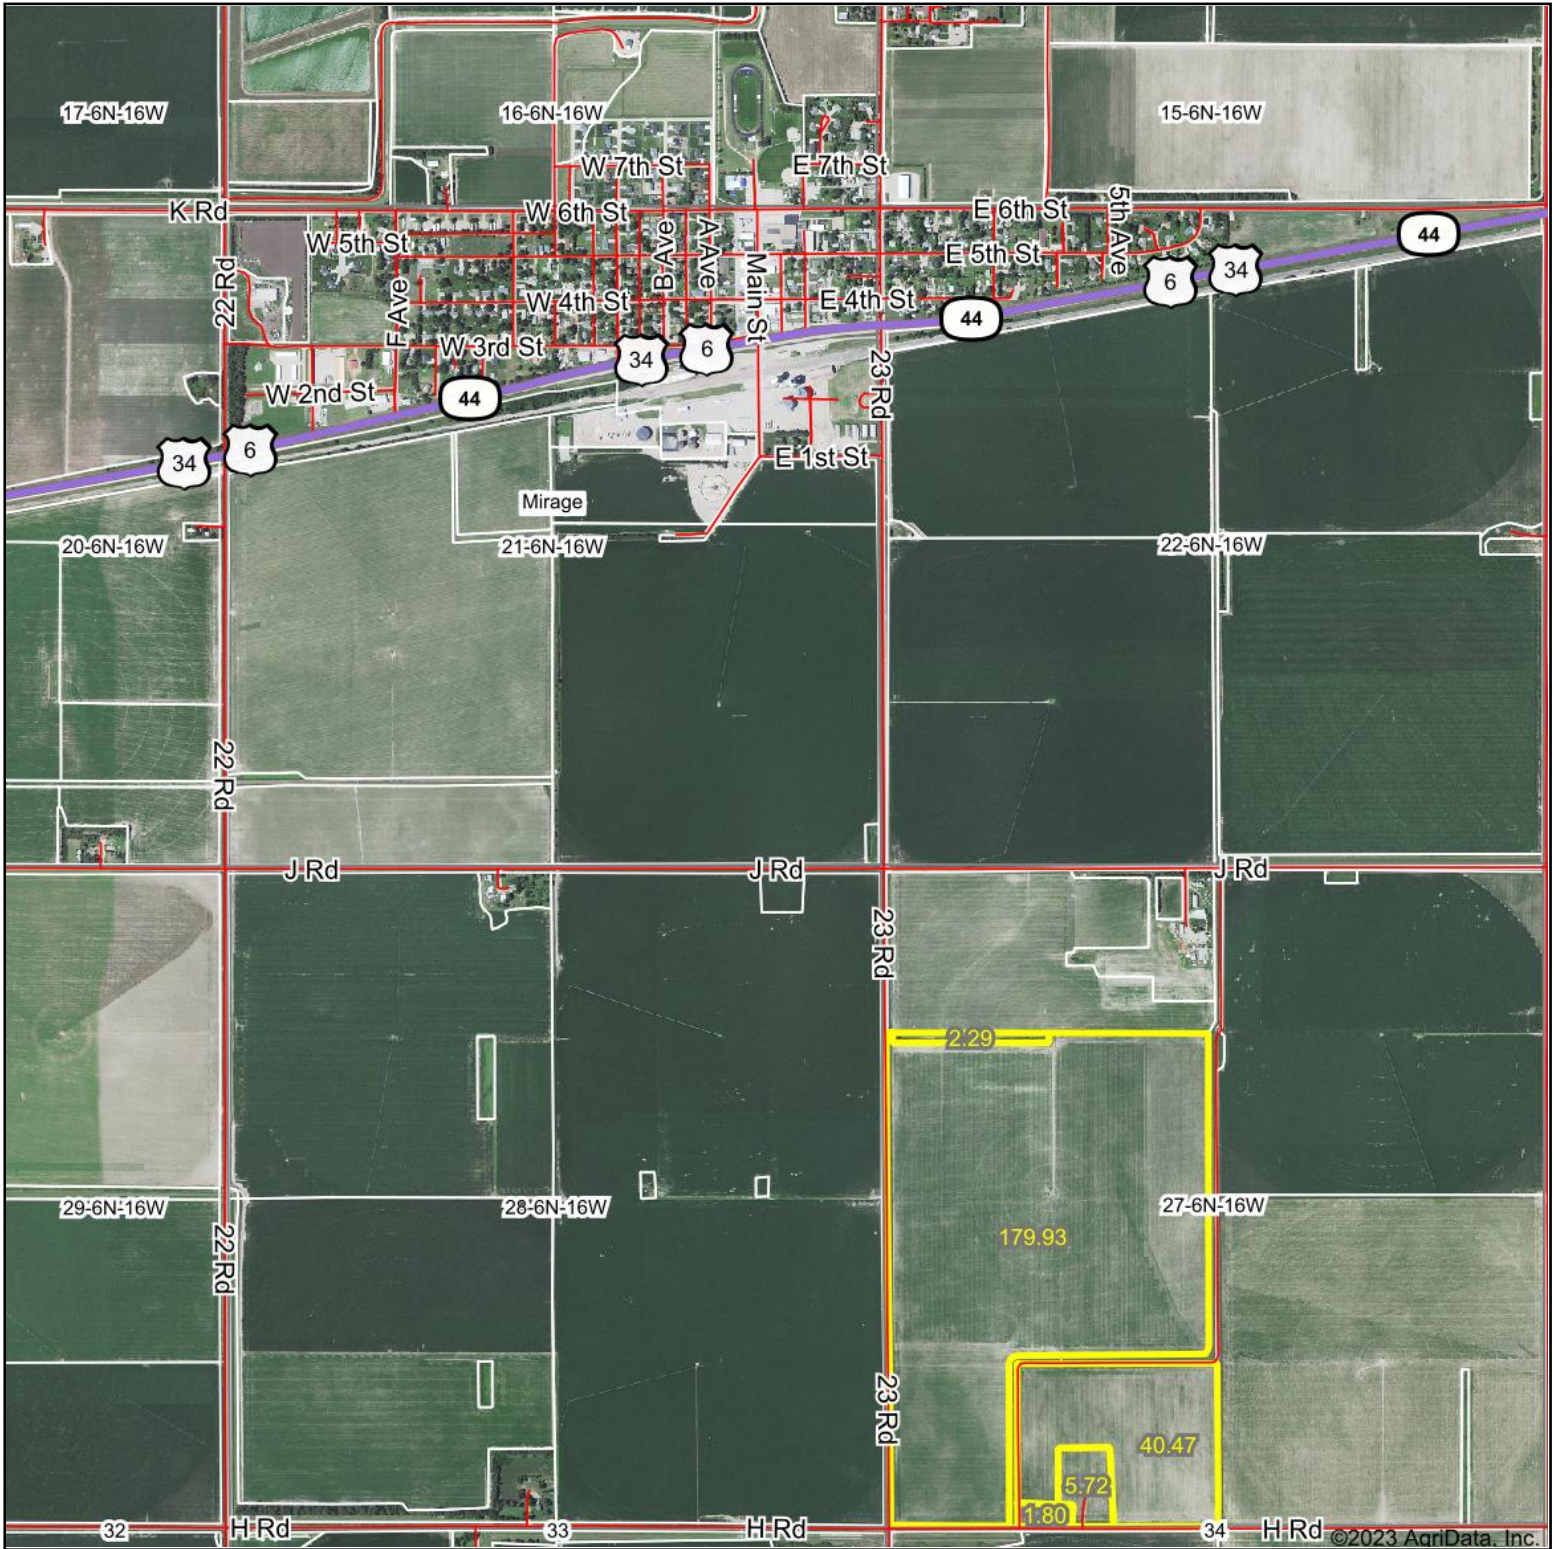

Aerial Map

Boundary Center: 40° 27' 28.14, -99° 7' 5.34

27-6N-16W
Kearney County
Nebraska

9/6/2023

Field borders provided by Farm Service Agency as of 5/21/2008.