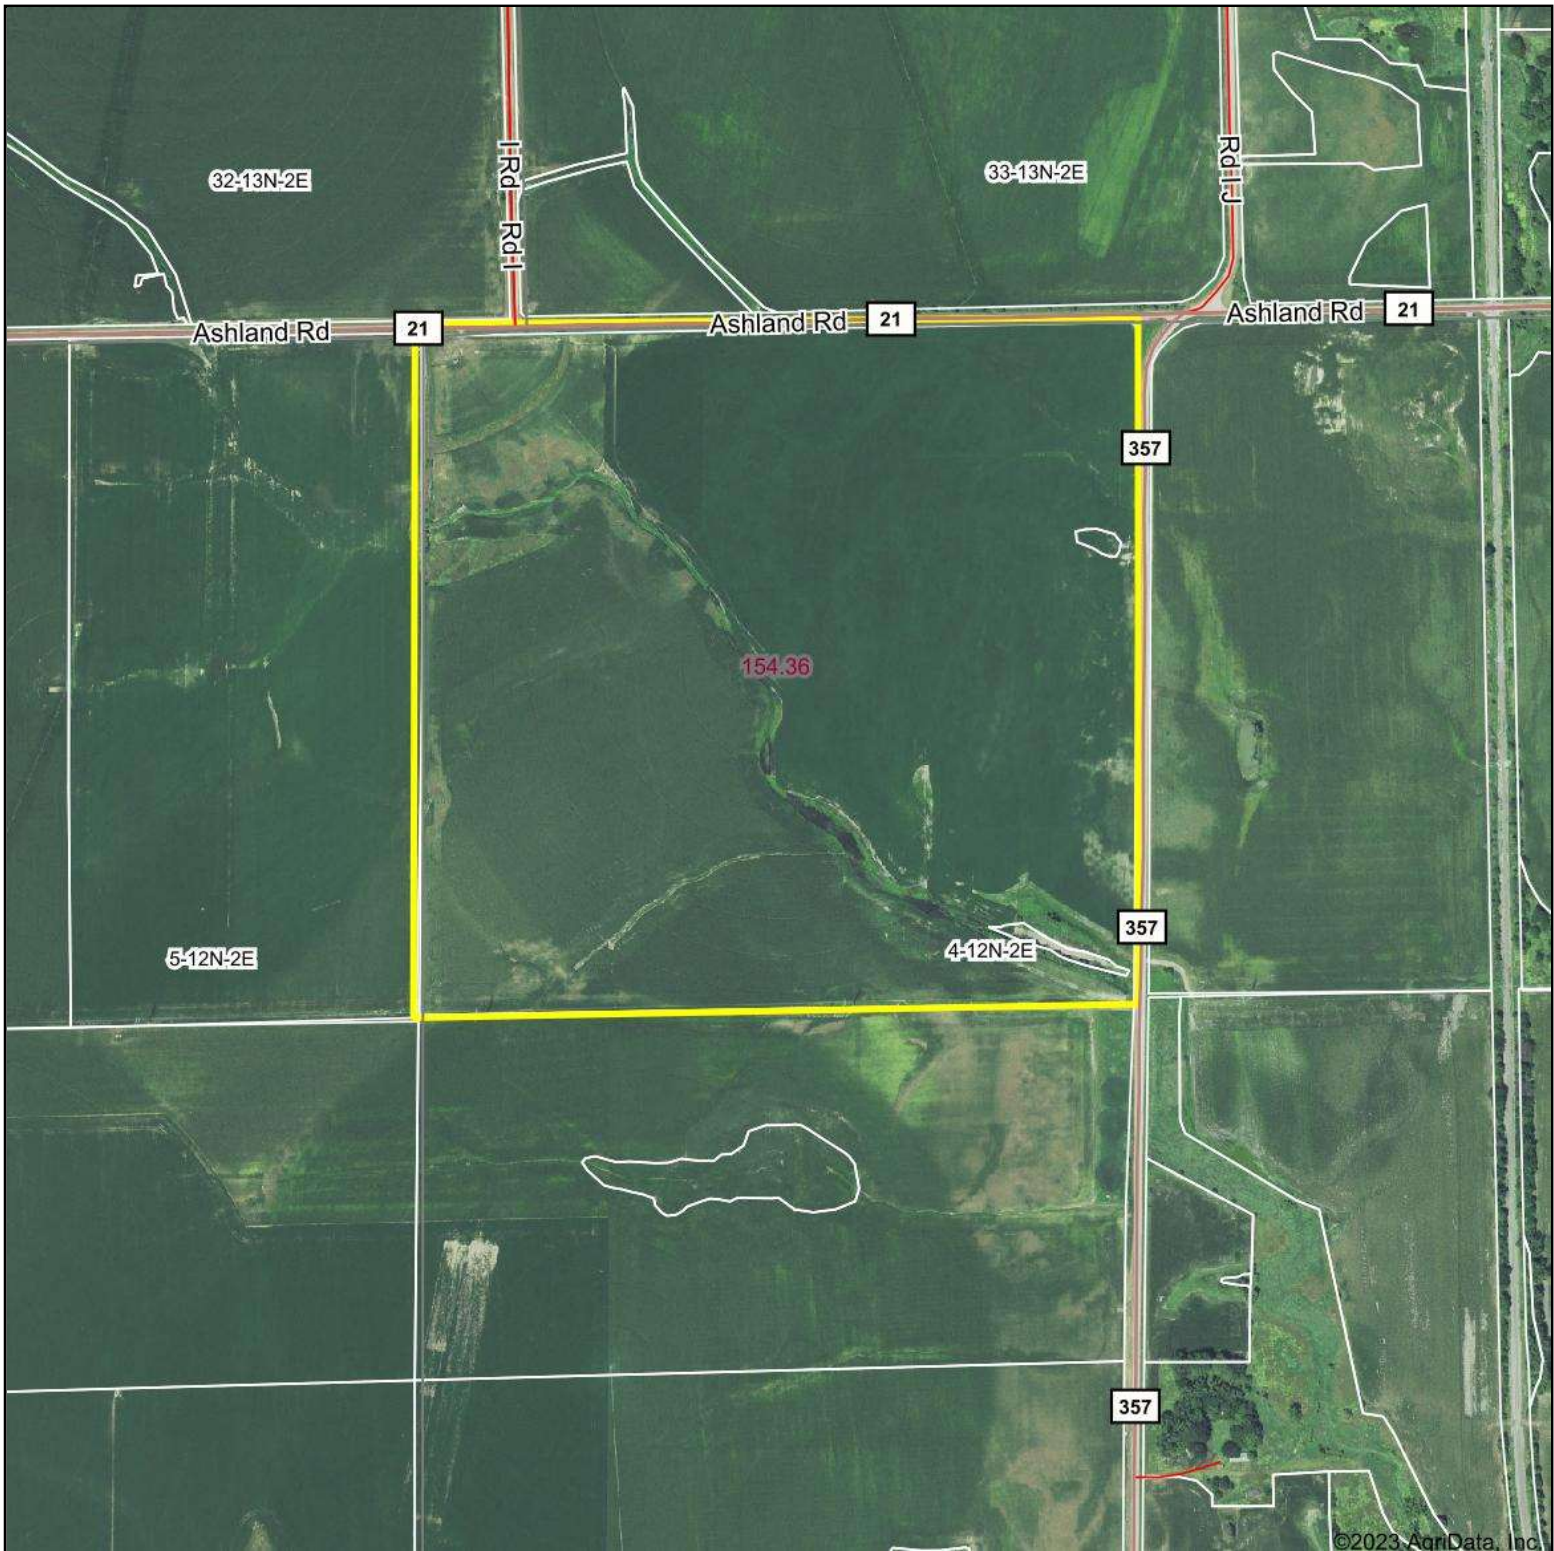

Aerial Map

©2023 AgriData, Inc.

Boundary Center: 41.043136, -97.211423

4-12N-2E
Seward County
Nebraska

Maps Provided By:

CUSTOMIZED ONLINE MAPPING
© AgriData, Inc. 2023 www.AgriDataInc.com

9/20/2023

Field borders provided by Farm Service Agency as of 5/21/2008.