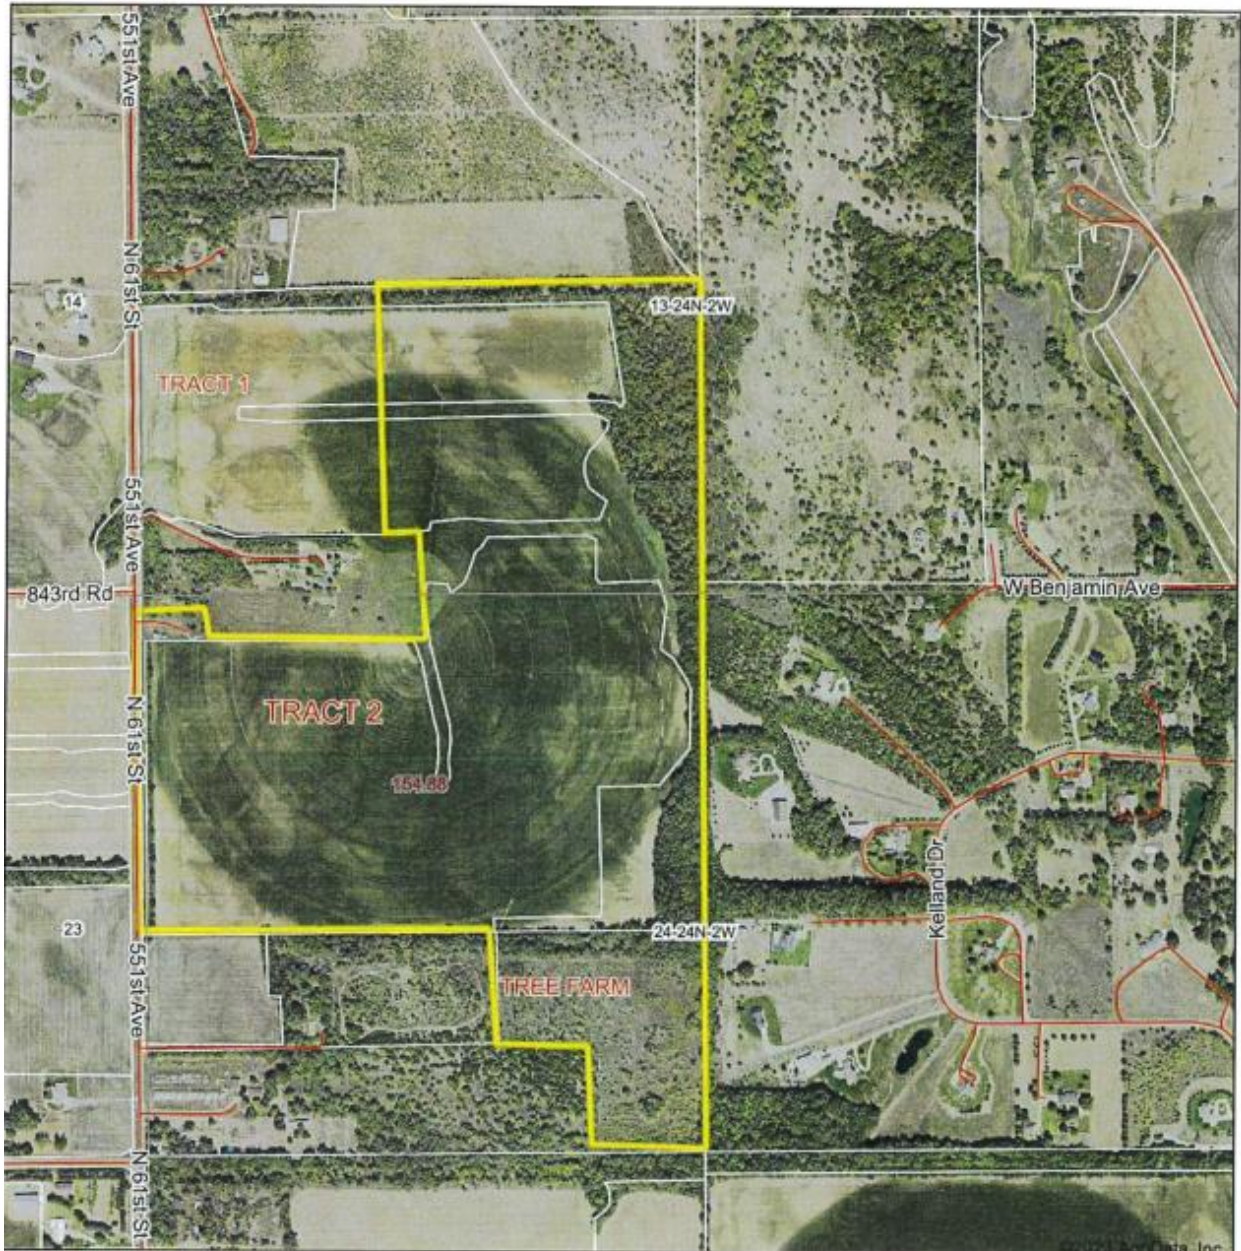

Aerial Map

Map Center: 42.046306, -97.495977

24-24N-2W
Madison County
Nebraska

Field borders provided by Farm Service Agency as of 5/21/2008.