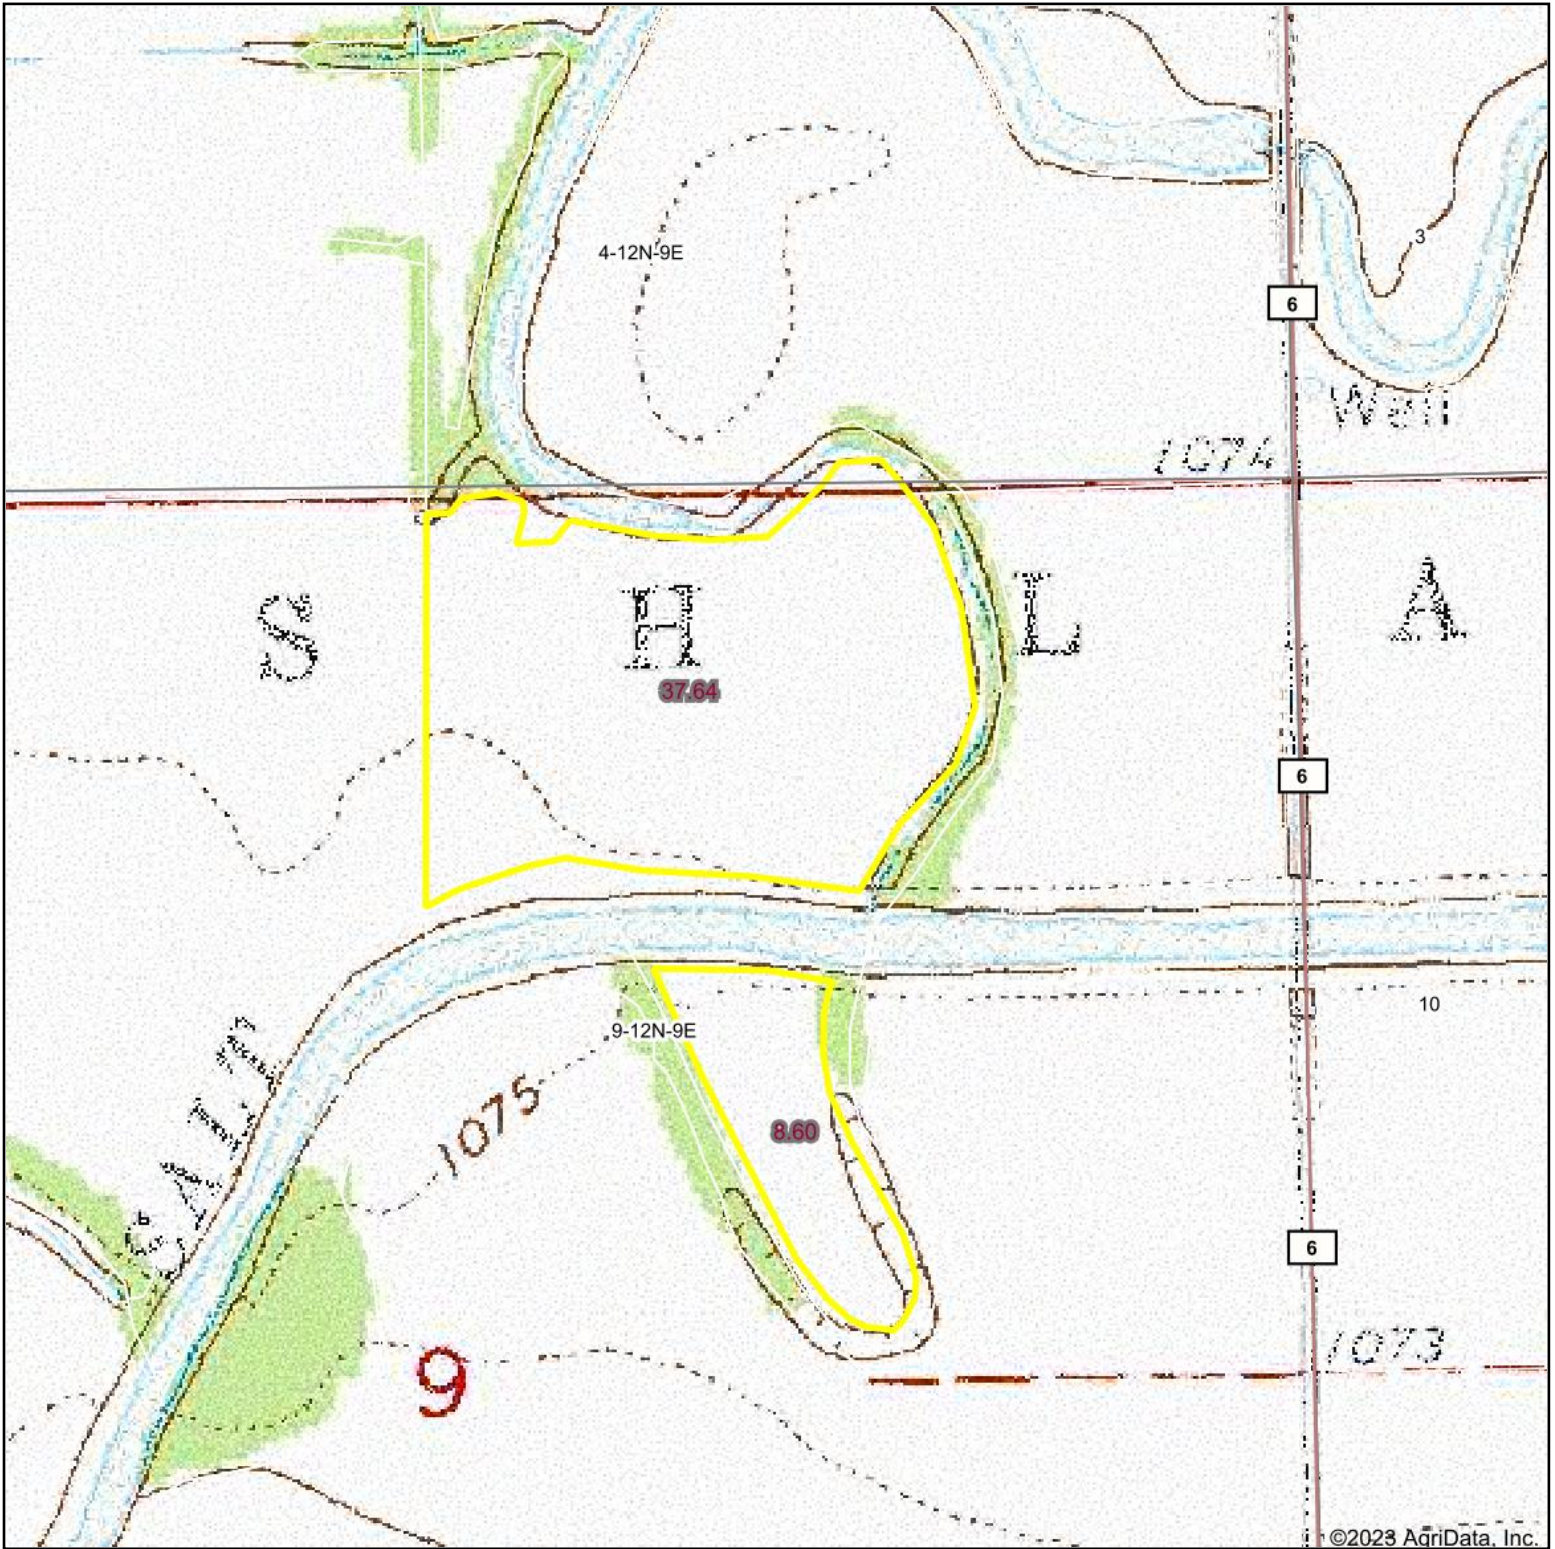

Topography Map

©2023 AgriData, Inc.

map center: 41.027614, -96.412230

9-12N-9E
Saunders County
Nebraska

1/9/2023