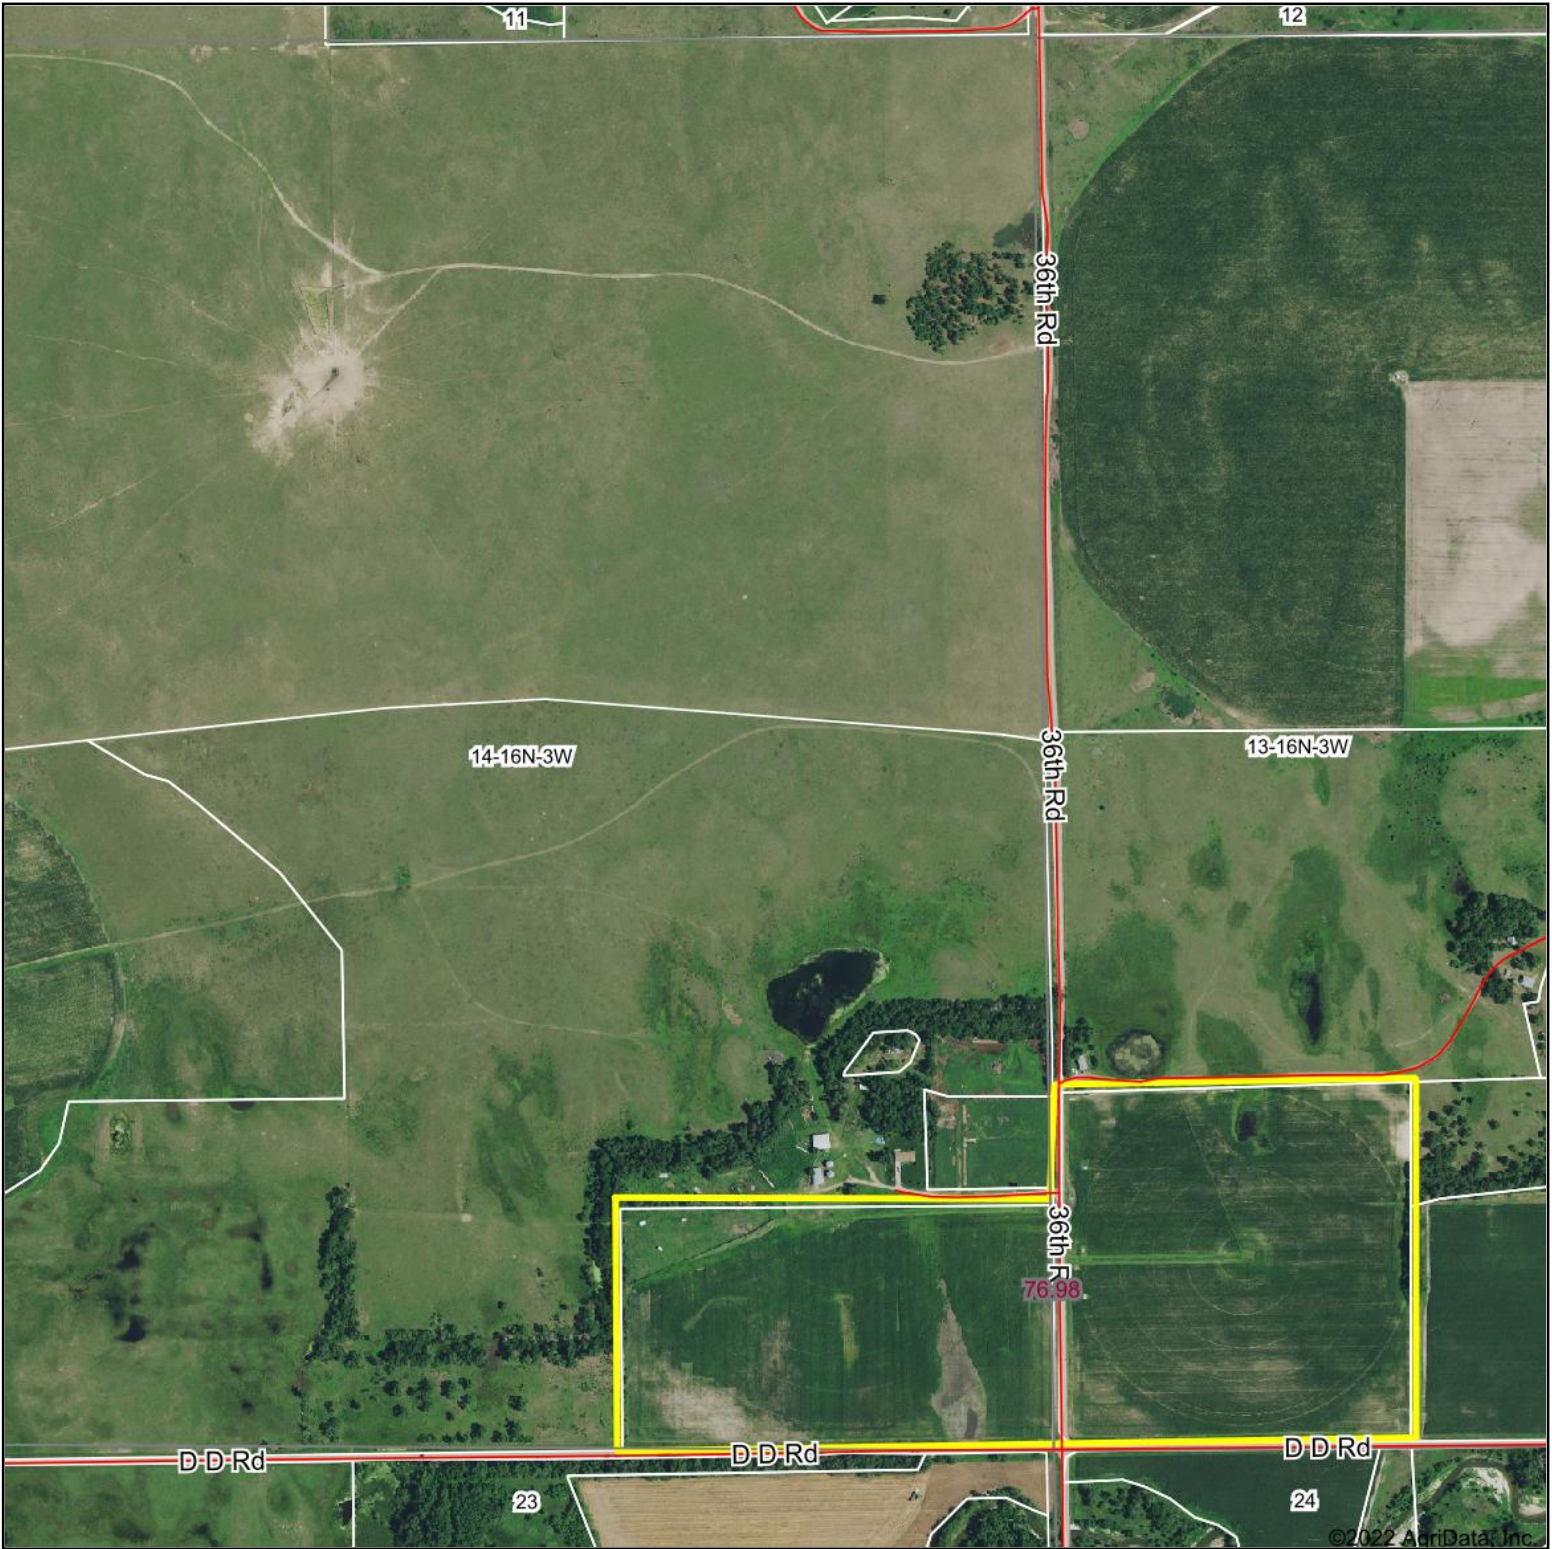

Aerial Map

©2022 AgriData, Inc.

Map Center: 41.358917, -97.621330

14-16N-3W
Merrick County
Nebraska

7/19/2022

Maps Provided By:
 **surety**[®]
CUSTOMIZED ONLINE MAPPING
© AgriData, Inc. 2021 www.AgriDataInc.com

Field borders provided by Farm Service Agency as of 5/21/2008.