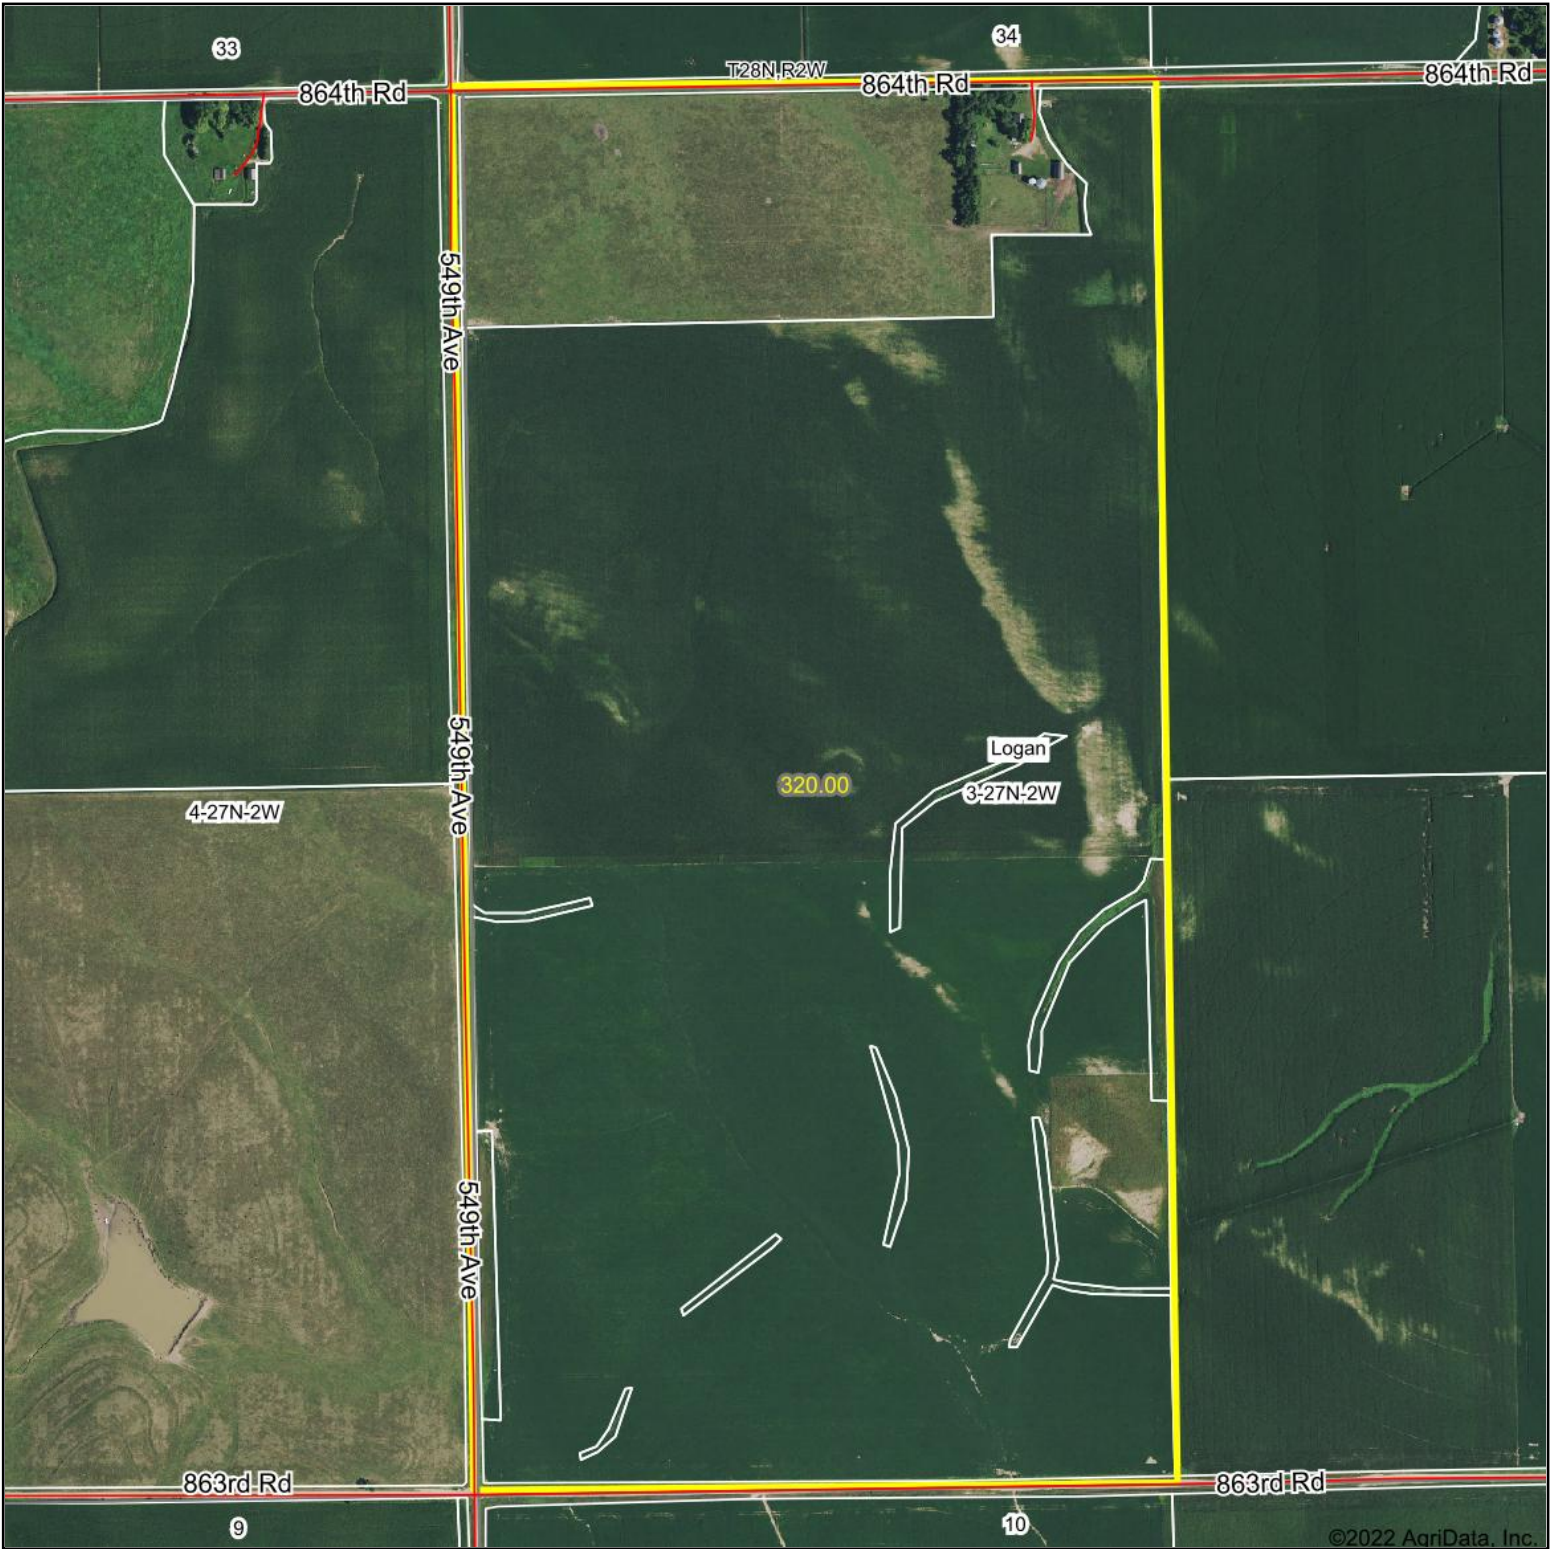

Aerial Map

©2022 AgriData, Inc.

Map Center: 42.344046, -97.538878

3-27N-2W
Pierce County
Nebraska

3/3/2022

Maps Provided By:

CUSTOMIZED ONLINE MAPPING
© AgriData, Inc. 2021 www.AgriDataInc.com

Field borders provided by Farm Service Agency as of 5/21/2008.