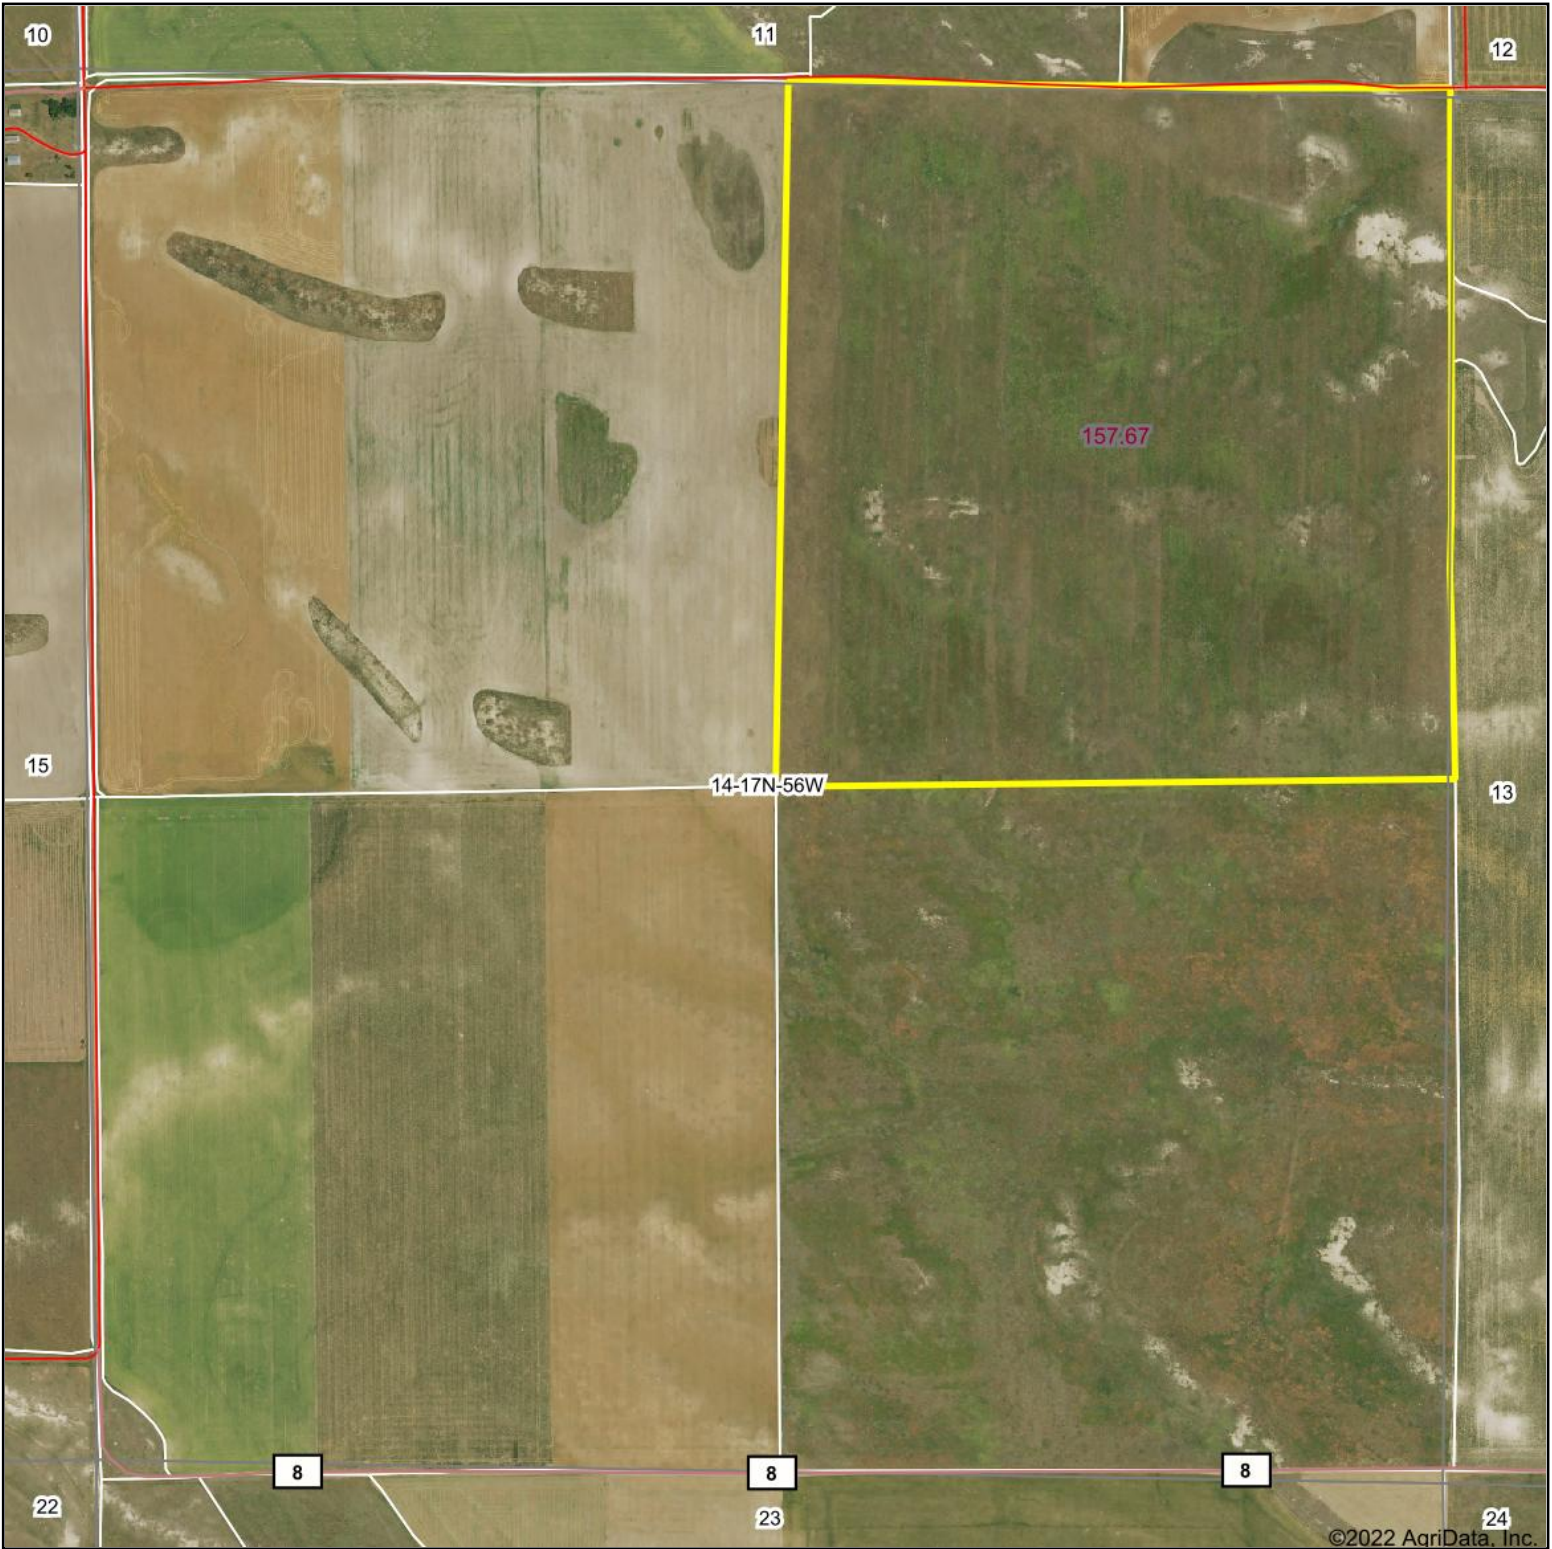

Aerial Map

©2022 AgriData, Inc.

Map Center: 41.444733, -103.745121

14-17N-56W
Banner County
Nebraska

4/22/2022

Maps Provided By:
 **surety**[®]
CUSTOMIZED ONLINE MAPPING
© AgriData, Inc. 2021 www.AgriDataInc.com

Field borders provided by Farm Service Agency as of 5/21/2008.