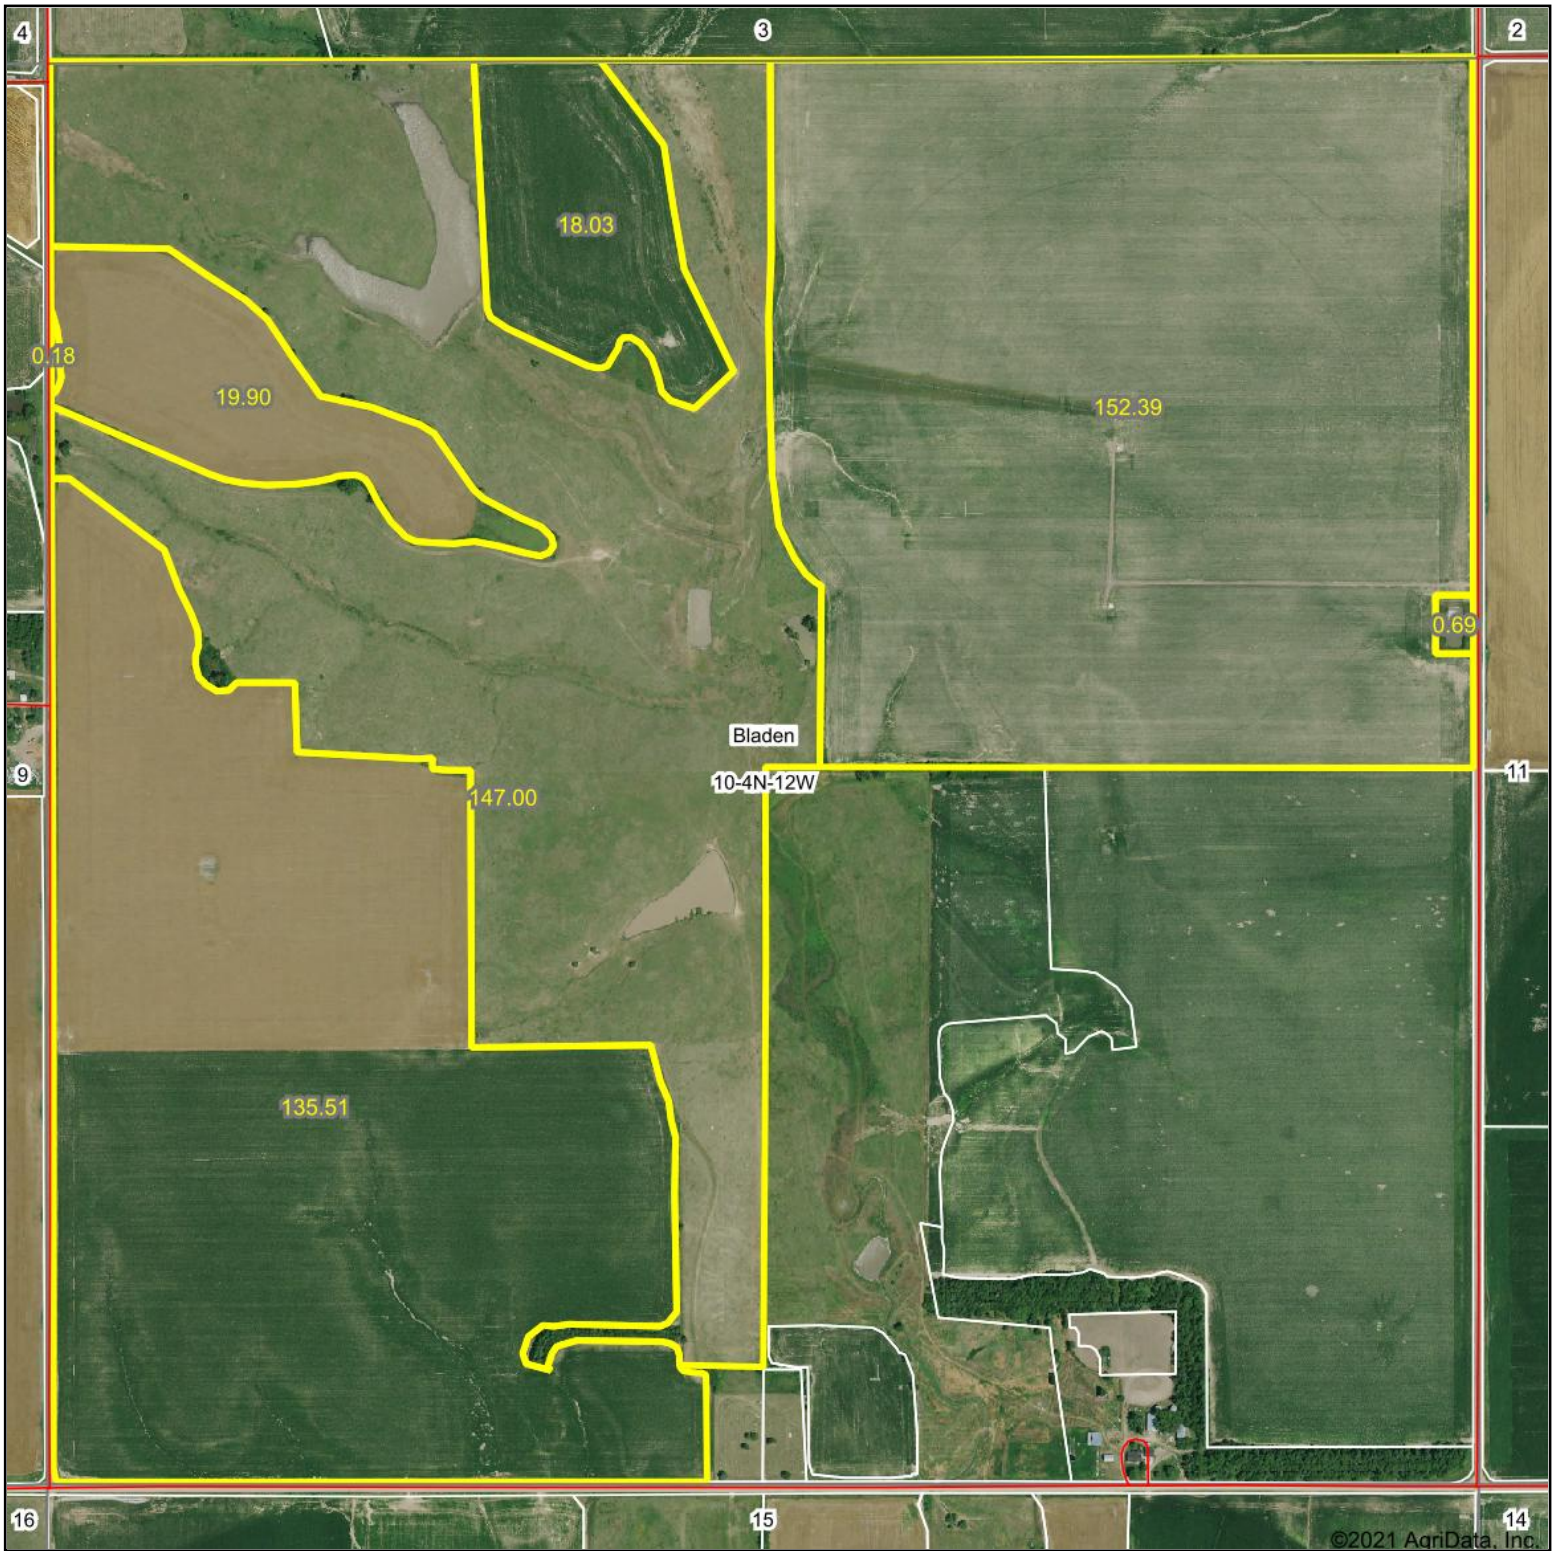

Aerial Map

©2021 AgriData, Inc.

Map Center: 40.328417, -98.660531

10-4N-12W
Webster County
Nebraska

9/7/2021

Field borders provided by Farm Service Agency as of 5/21/2008.