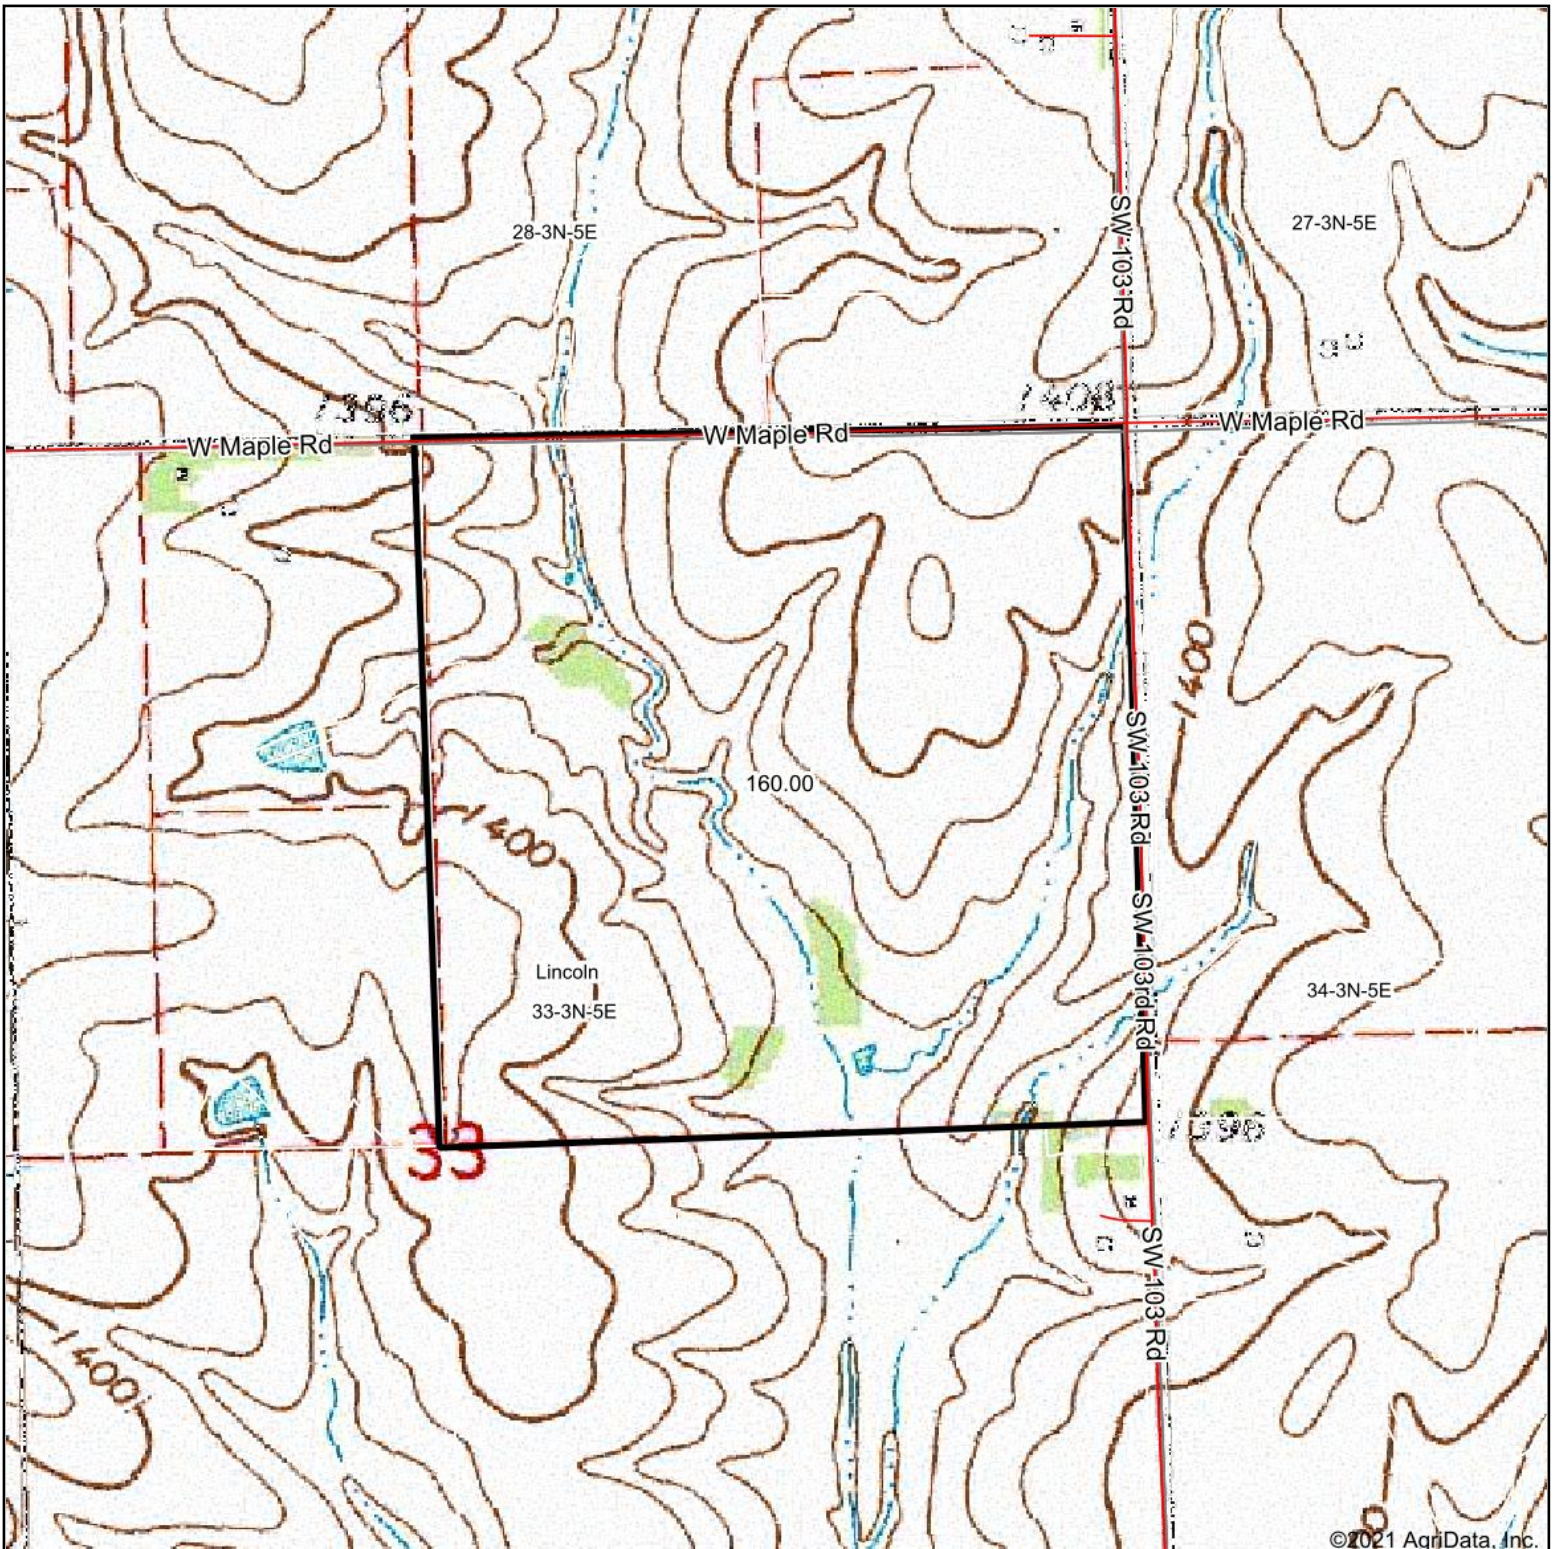

Topography Map

©2021 AgriData, Inc.

map center: 40.186701, -96.864994

33-3N-5E
Gage County
Nebraska

7/1/2021