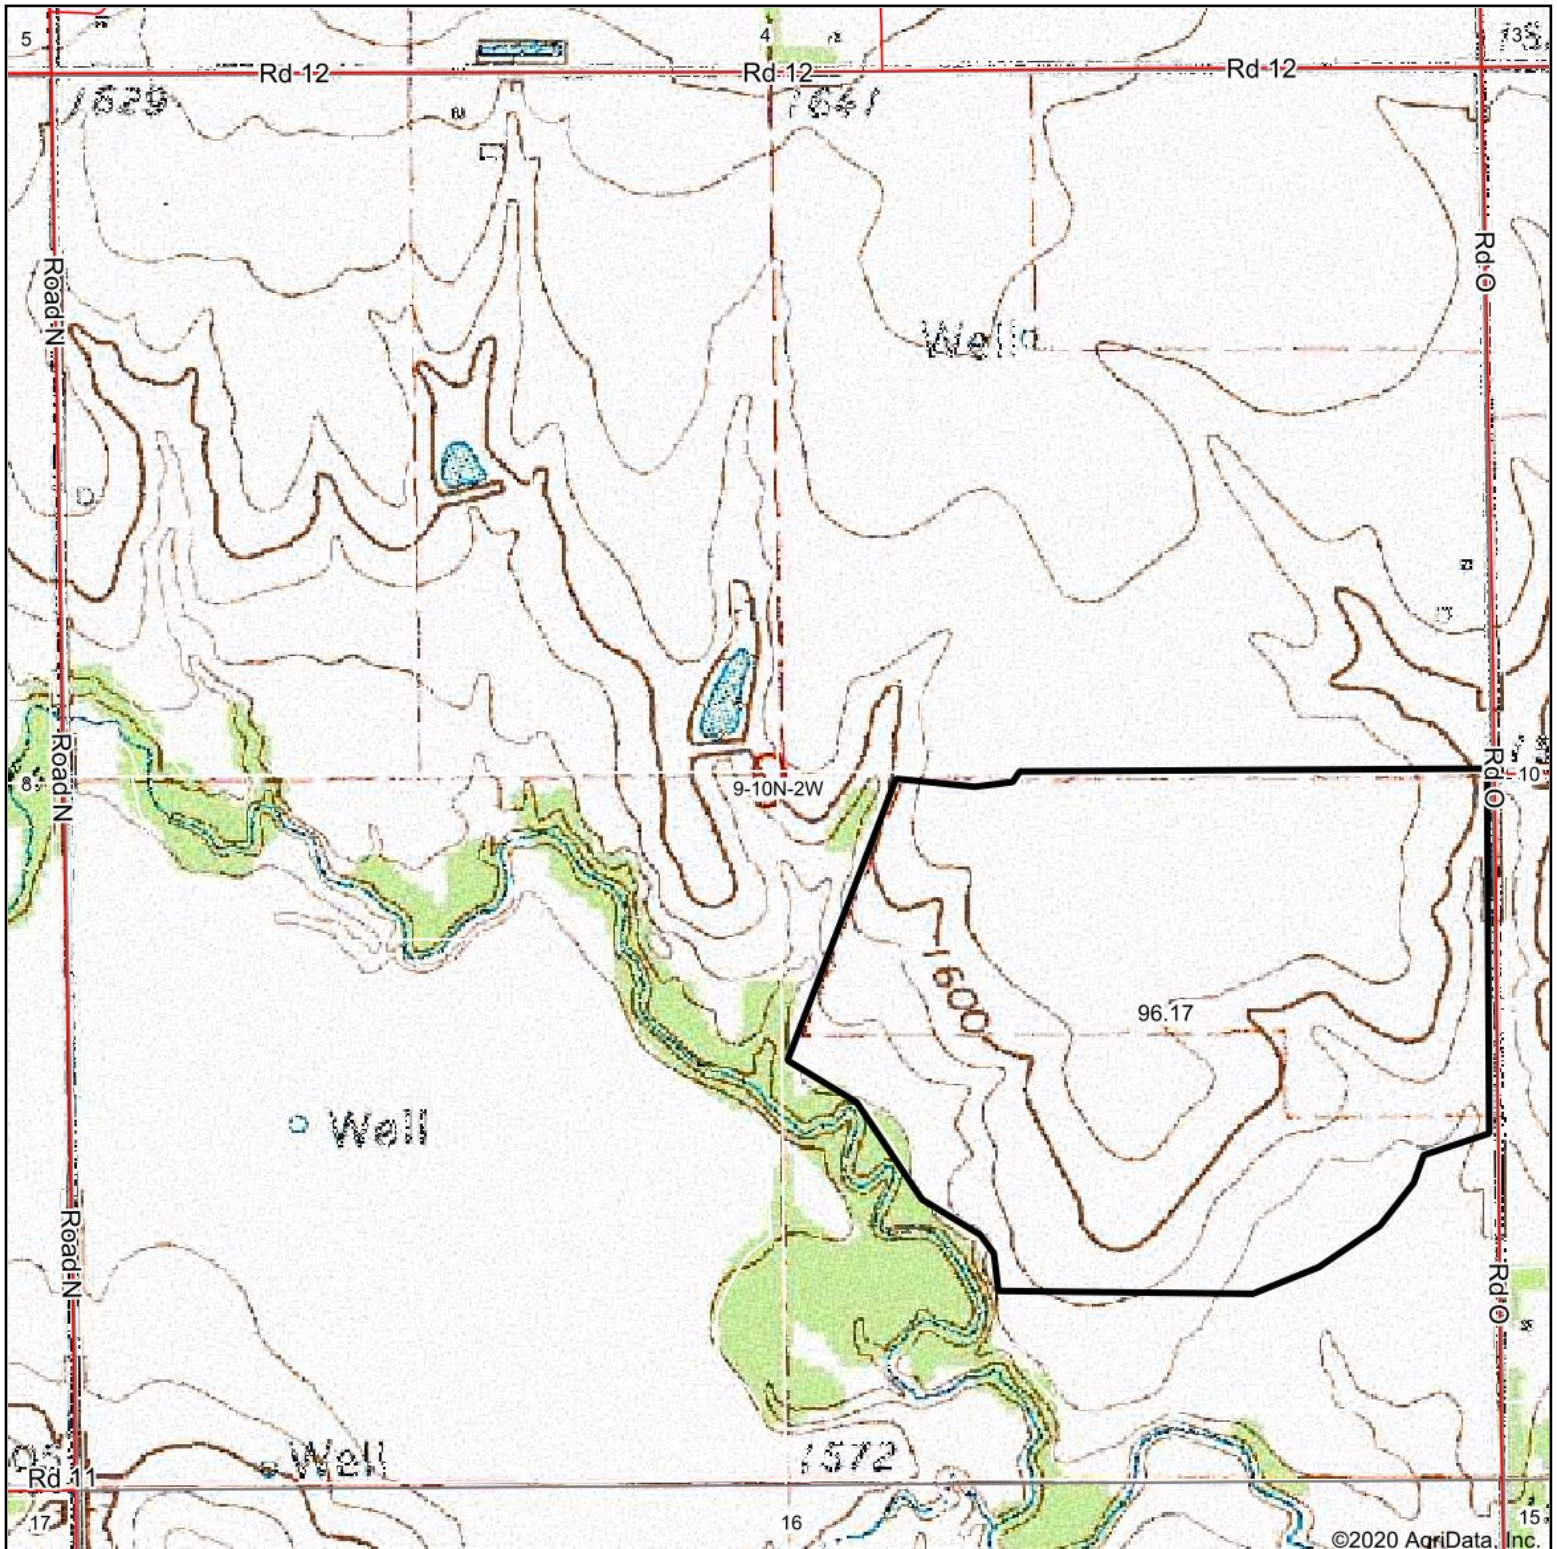

Topography Map

map center: 40.850517, -97.549357

9-10N-2W
York County
Nebraska

8/13/2020