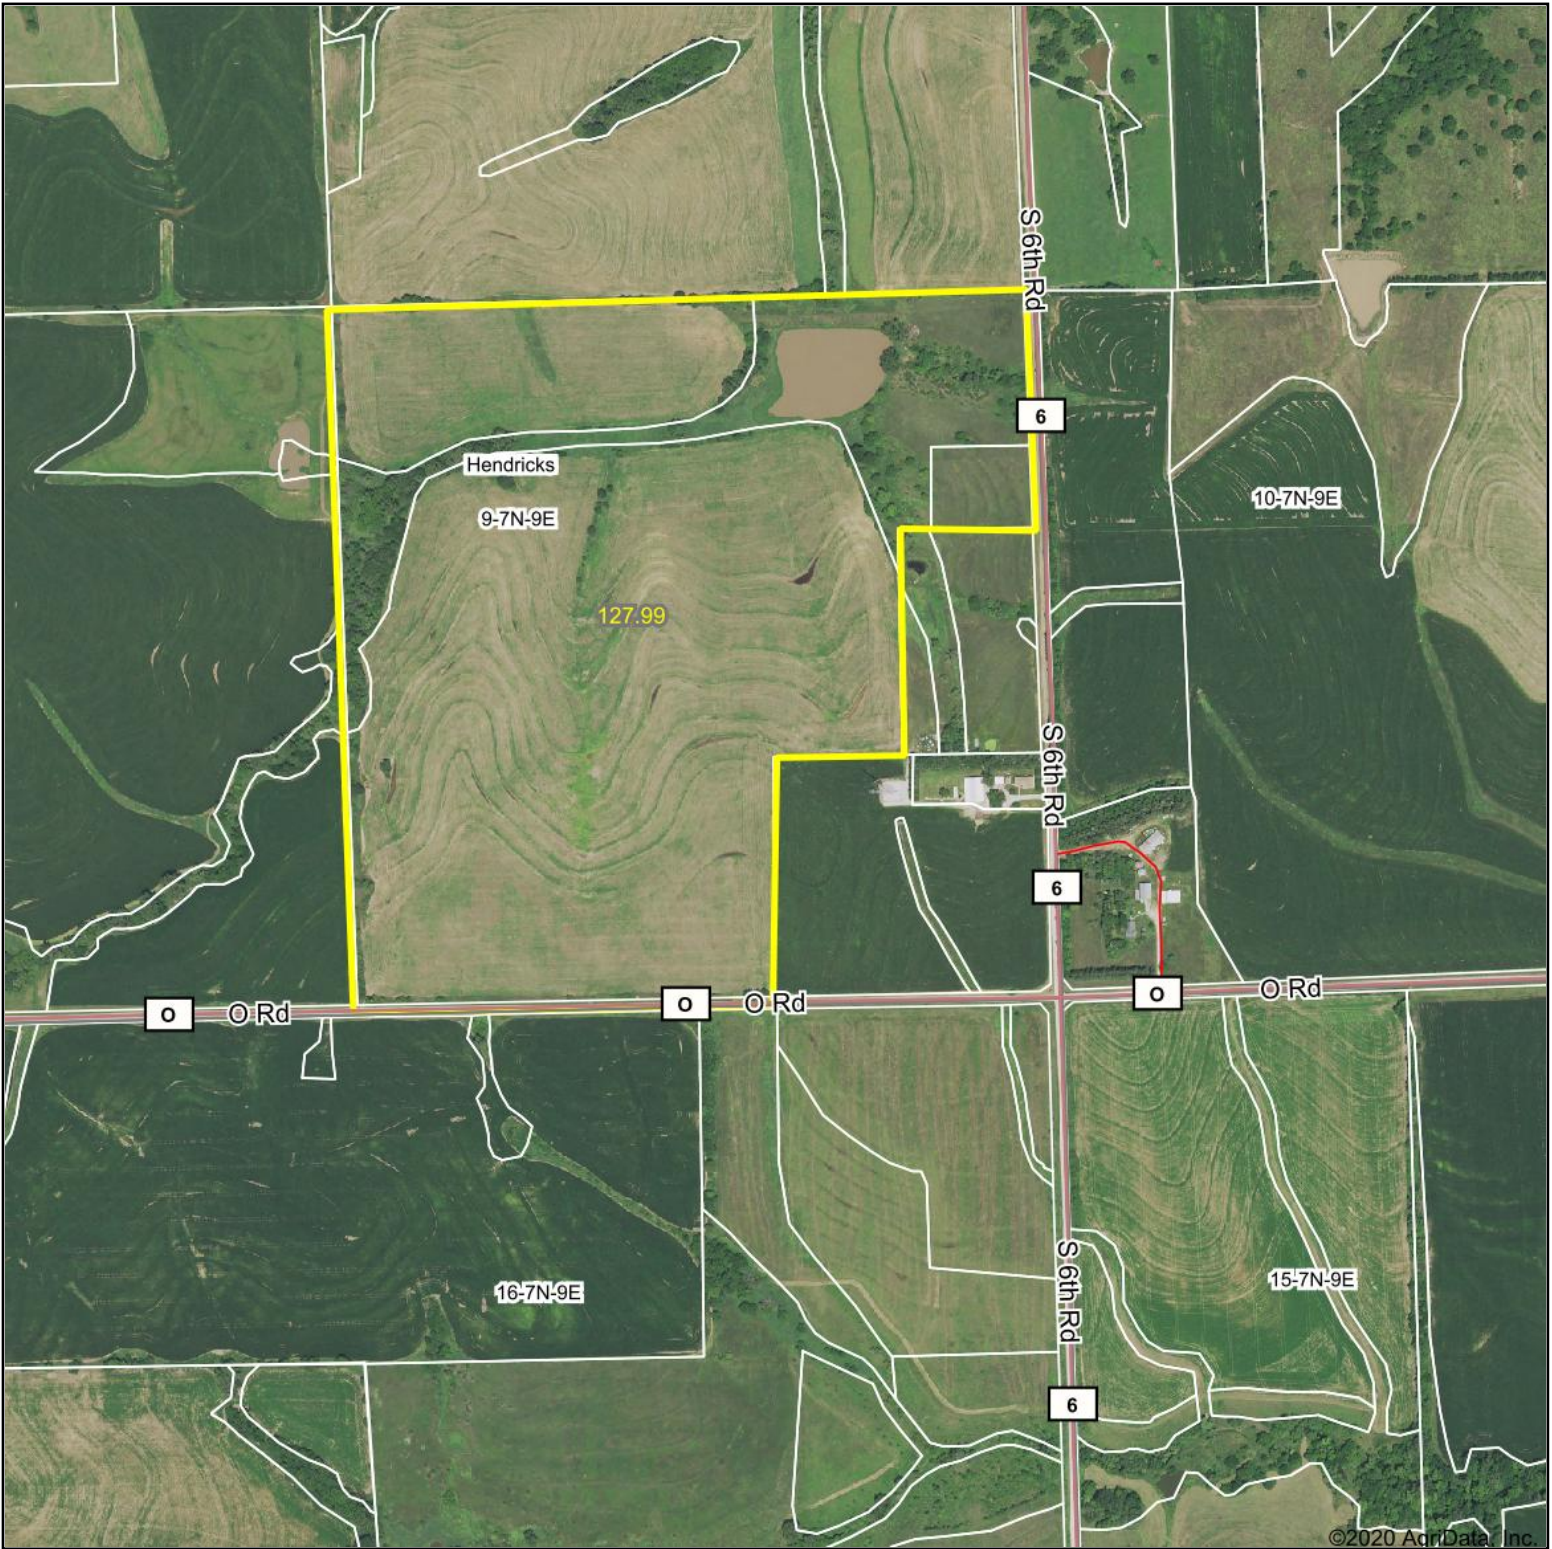

Aerial Map

©2020 AgriData, Inc.

Map Center: 40.583224, -96.410426

9-7N-9E
Otoe County
Nebraska

7/8/2020

Maps Provided By:
 surety
CUSTOMIZED ONLINE MAPPING
© AgriData, Inc. 2020 www.AgriDataInc.com

Field borders provided by Farm Service Agency as of 5/21/2008.