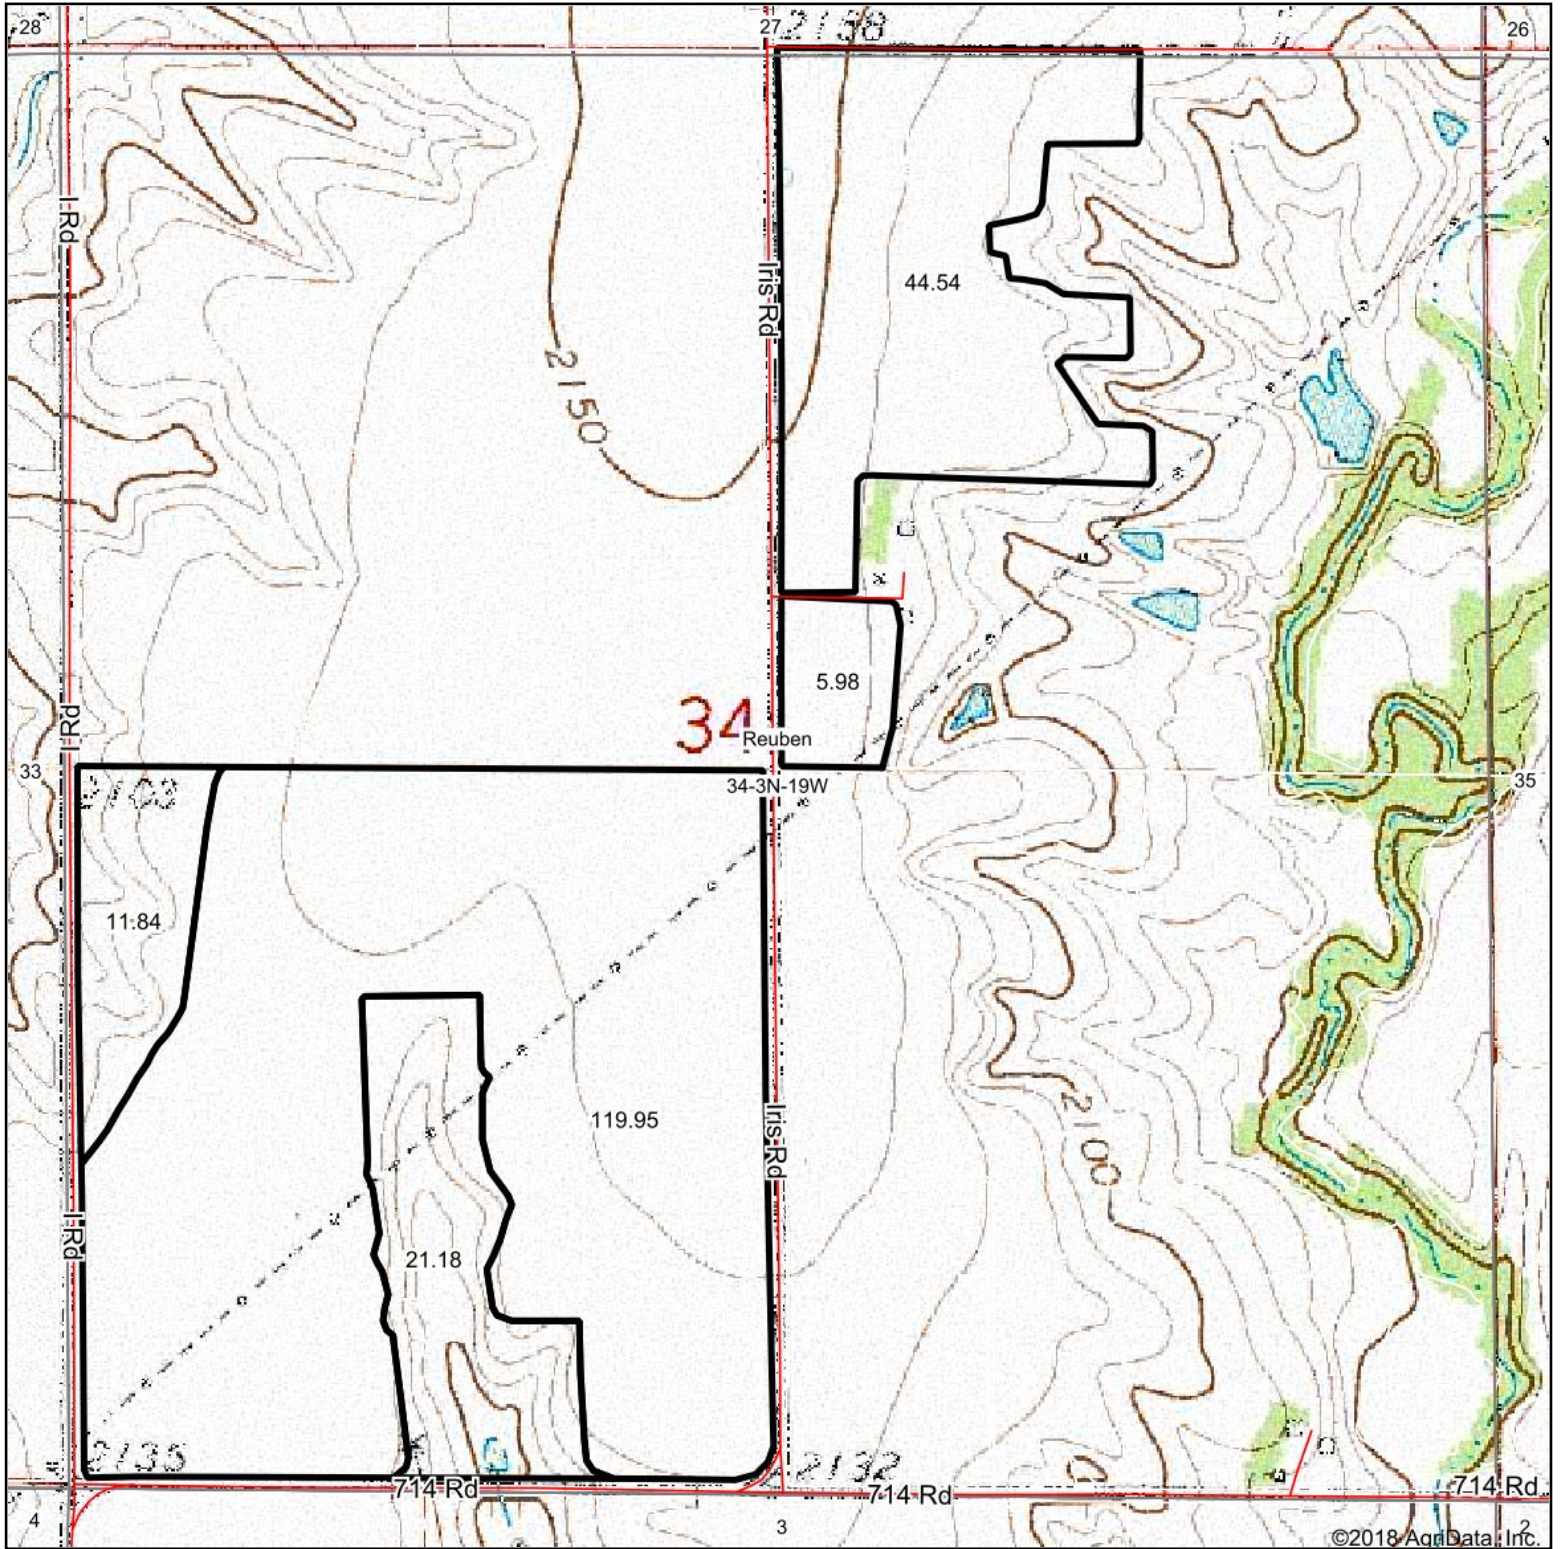

Topography Map

©2018 AgriData, Inc.

map center: 40.183412, -99.451738

34-3N-19W
Harlan County
Nebraska

8/23/2018