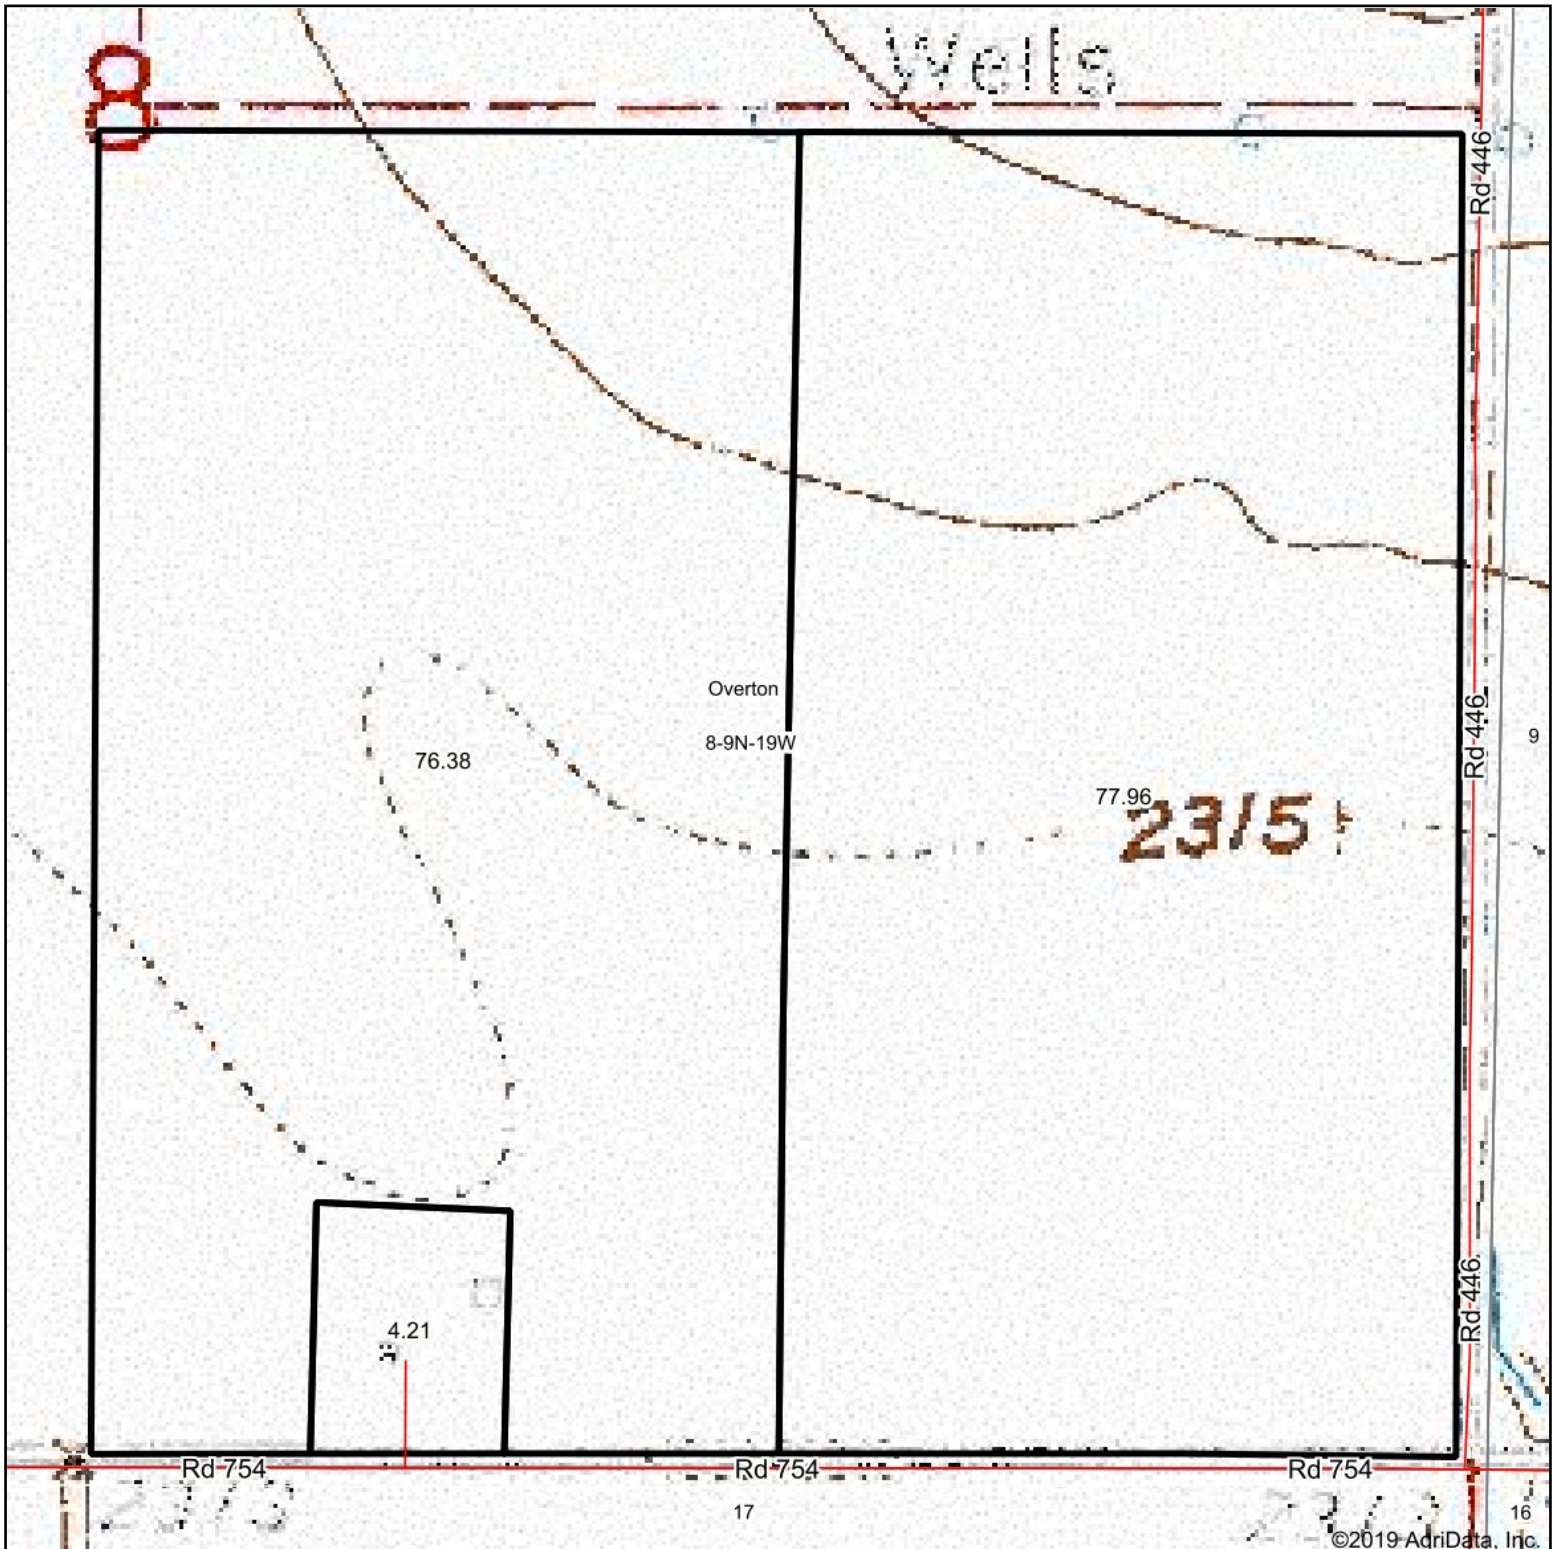

Topography Map

©2019 AdriData, Inc.

map center: 40.761393, -99.507452

8-9N-19W
Dawson County
Nebraska

7/8/2019