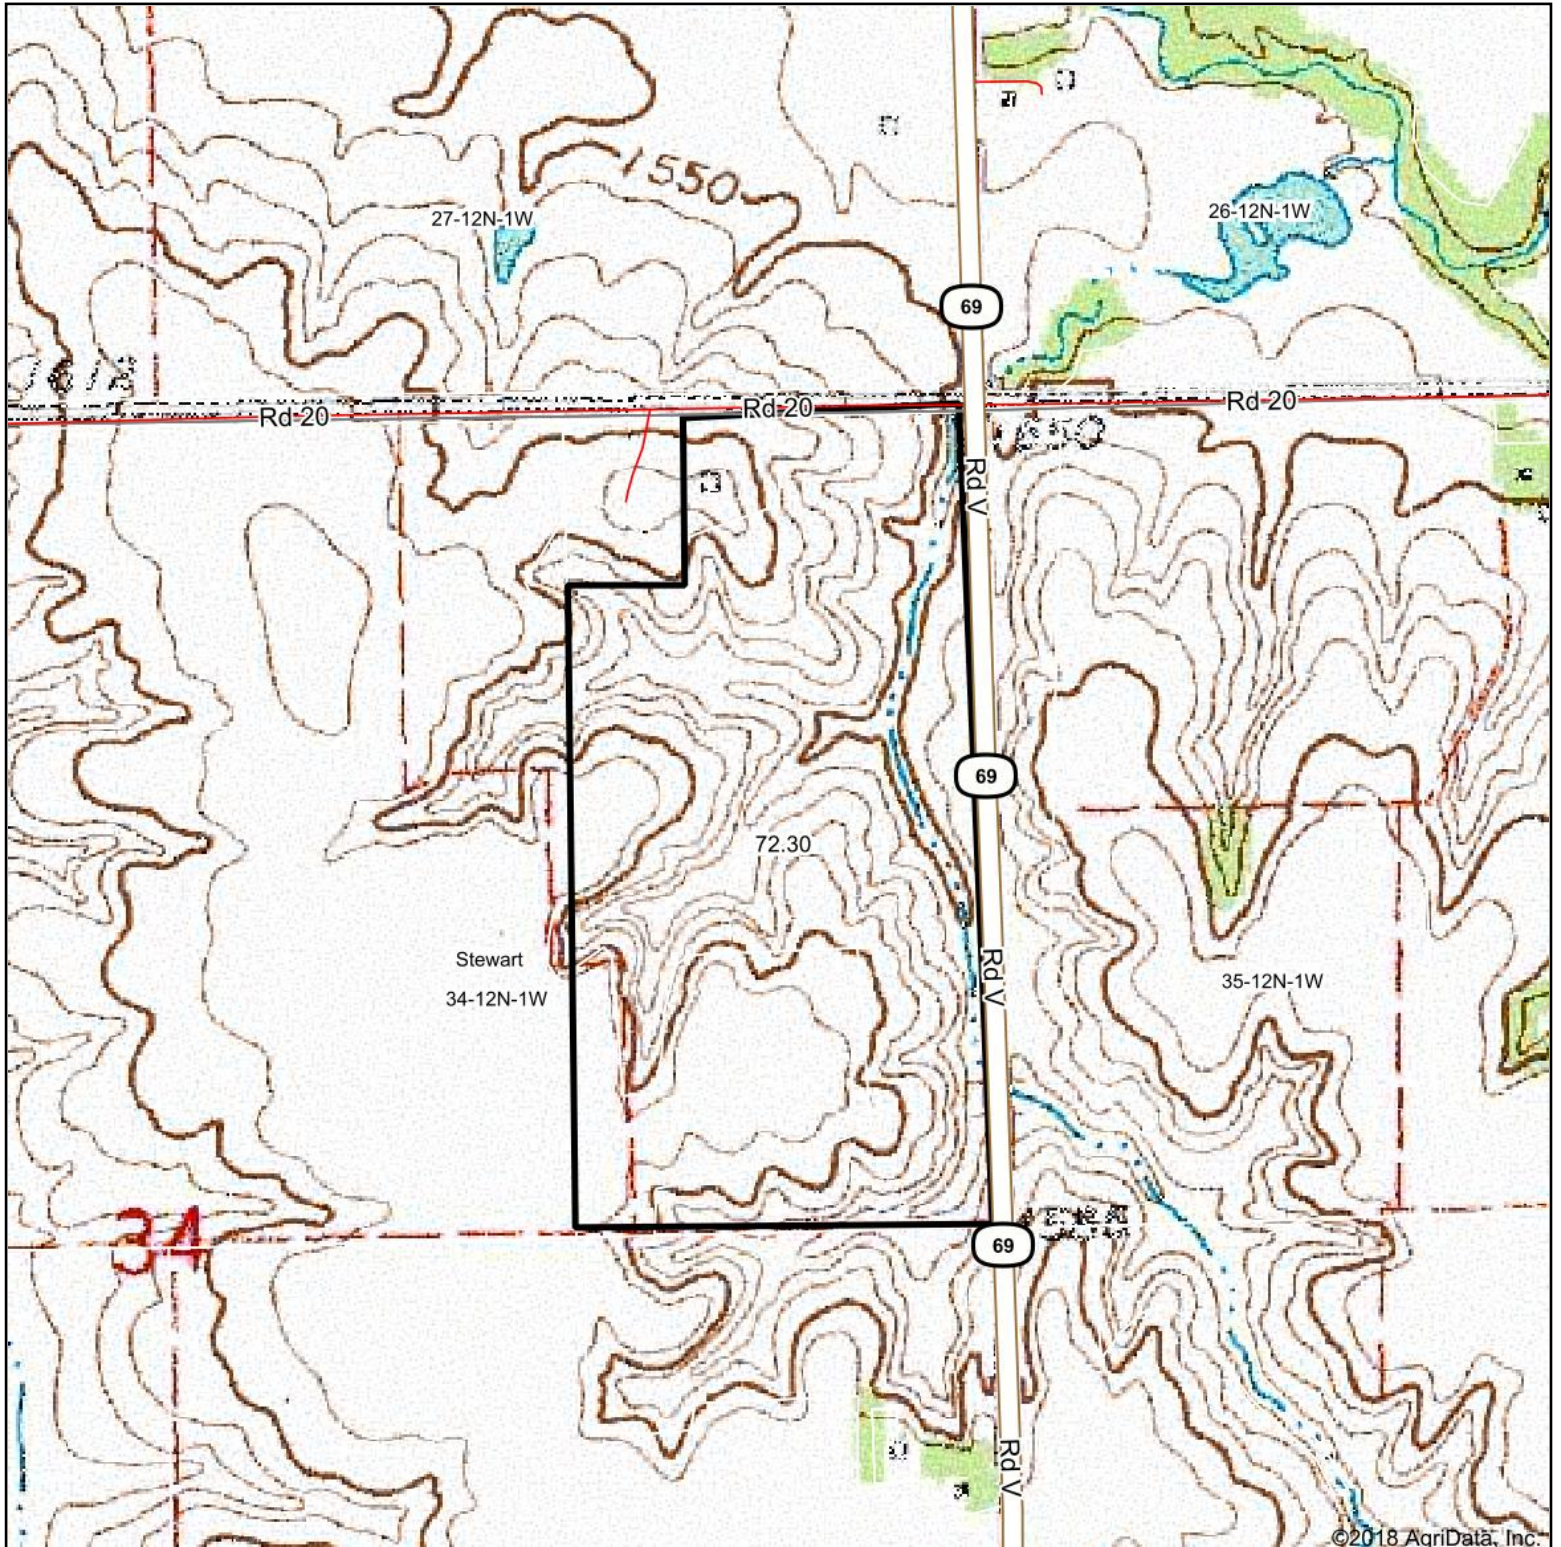

Topography Map

map center: 40.970717, -97.408650

34-12N-1W
York County
Nebraska

1/7/2019