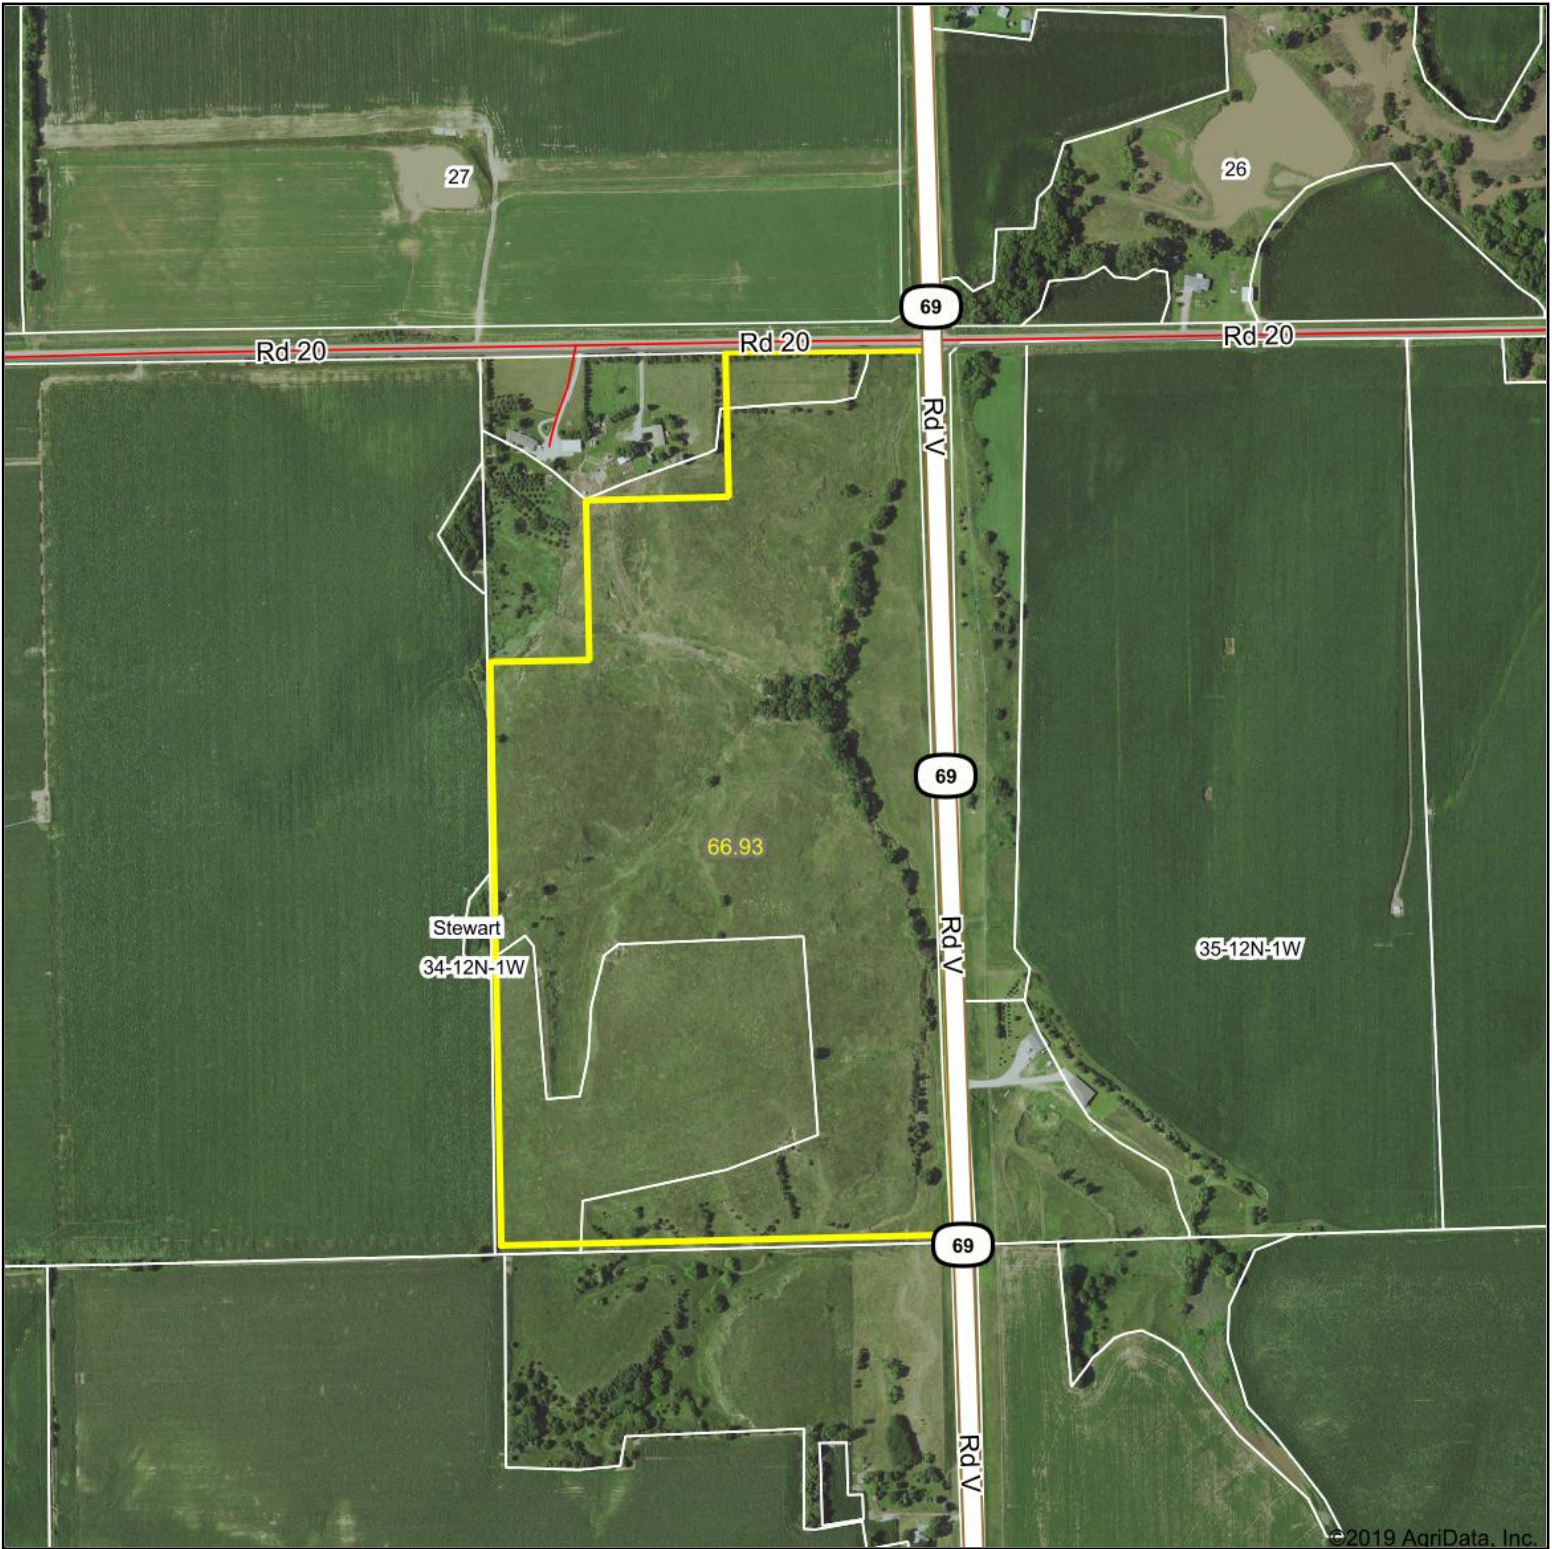

Aerial Map

map center: 40.970483, -97.408038

34-12N-1W
York County
Nebraska

5/20/2019

Maps Provided By:
 **surety**
CUSTOMIZED ONLINE MAPPING
© AgriData, Inc. 2019 www.AgriDataInc.com

Field borders provided by Farm Service Agency as of 5/21/2008.