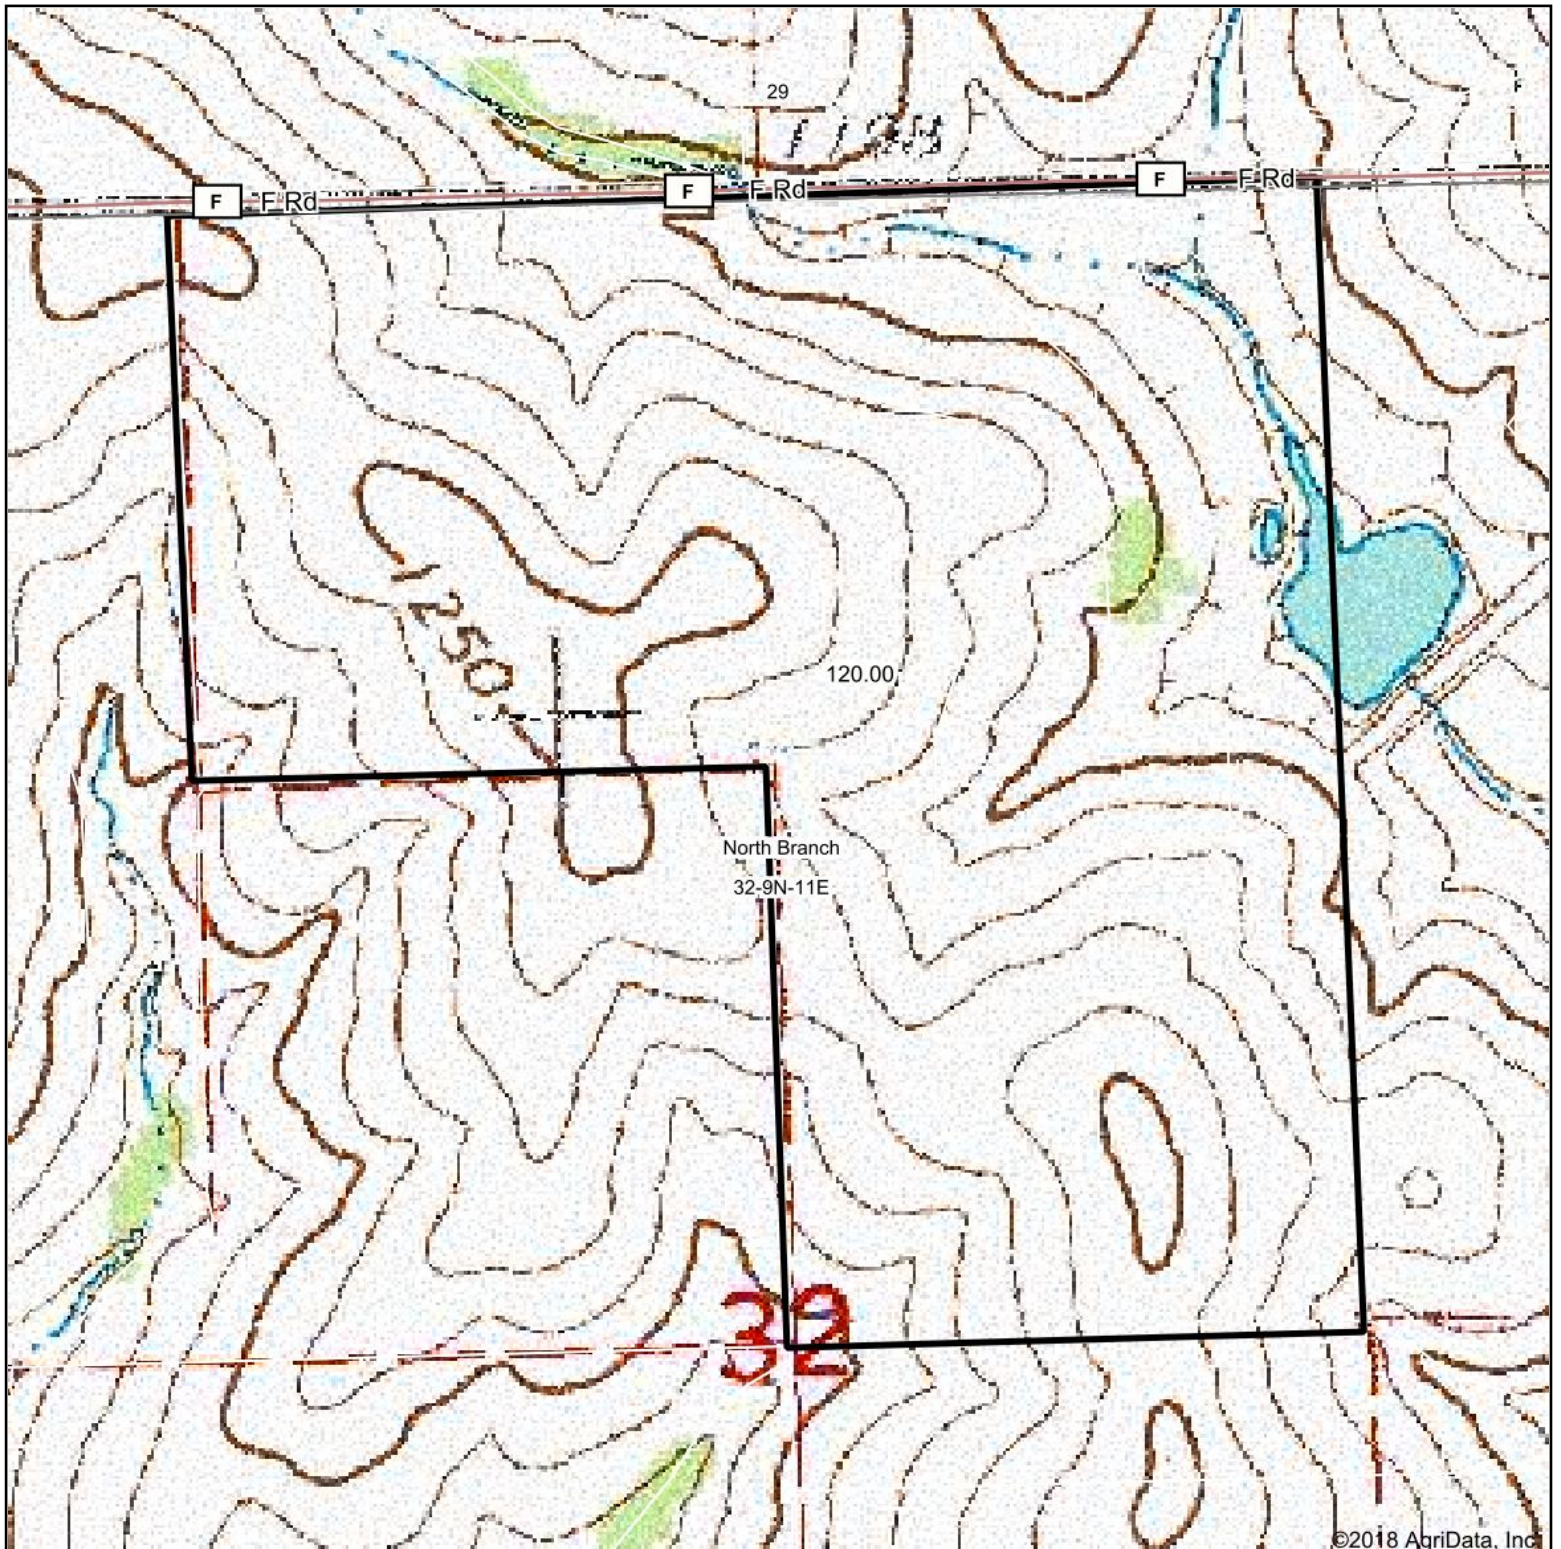

Topography Map

map center: 40.707889, -96.206815

32-9N-11E
Otoe County
Nebraska

1/7/2019