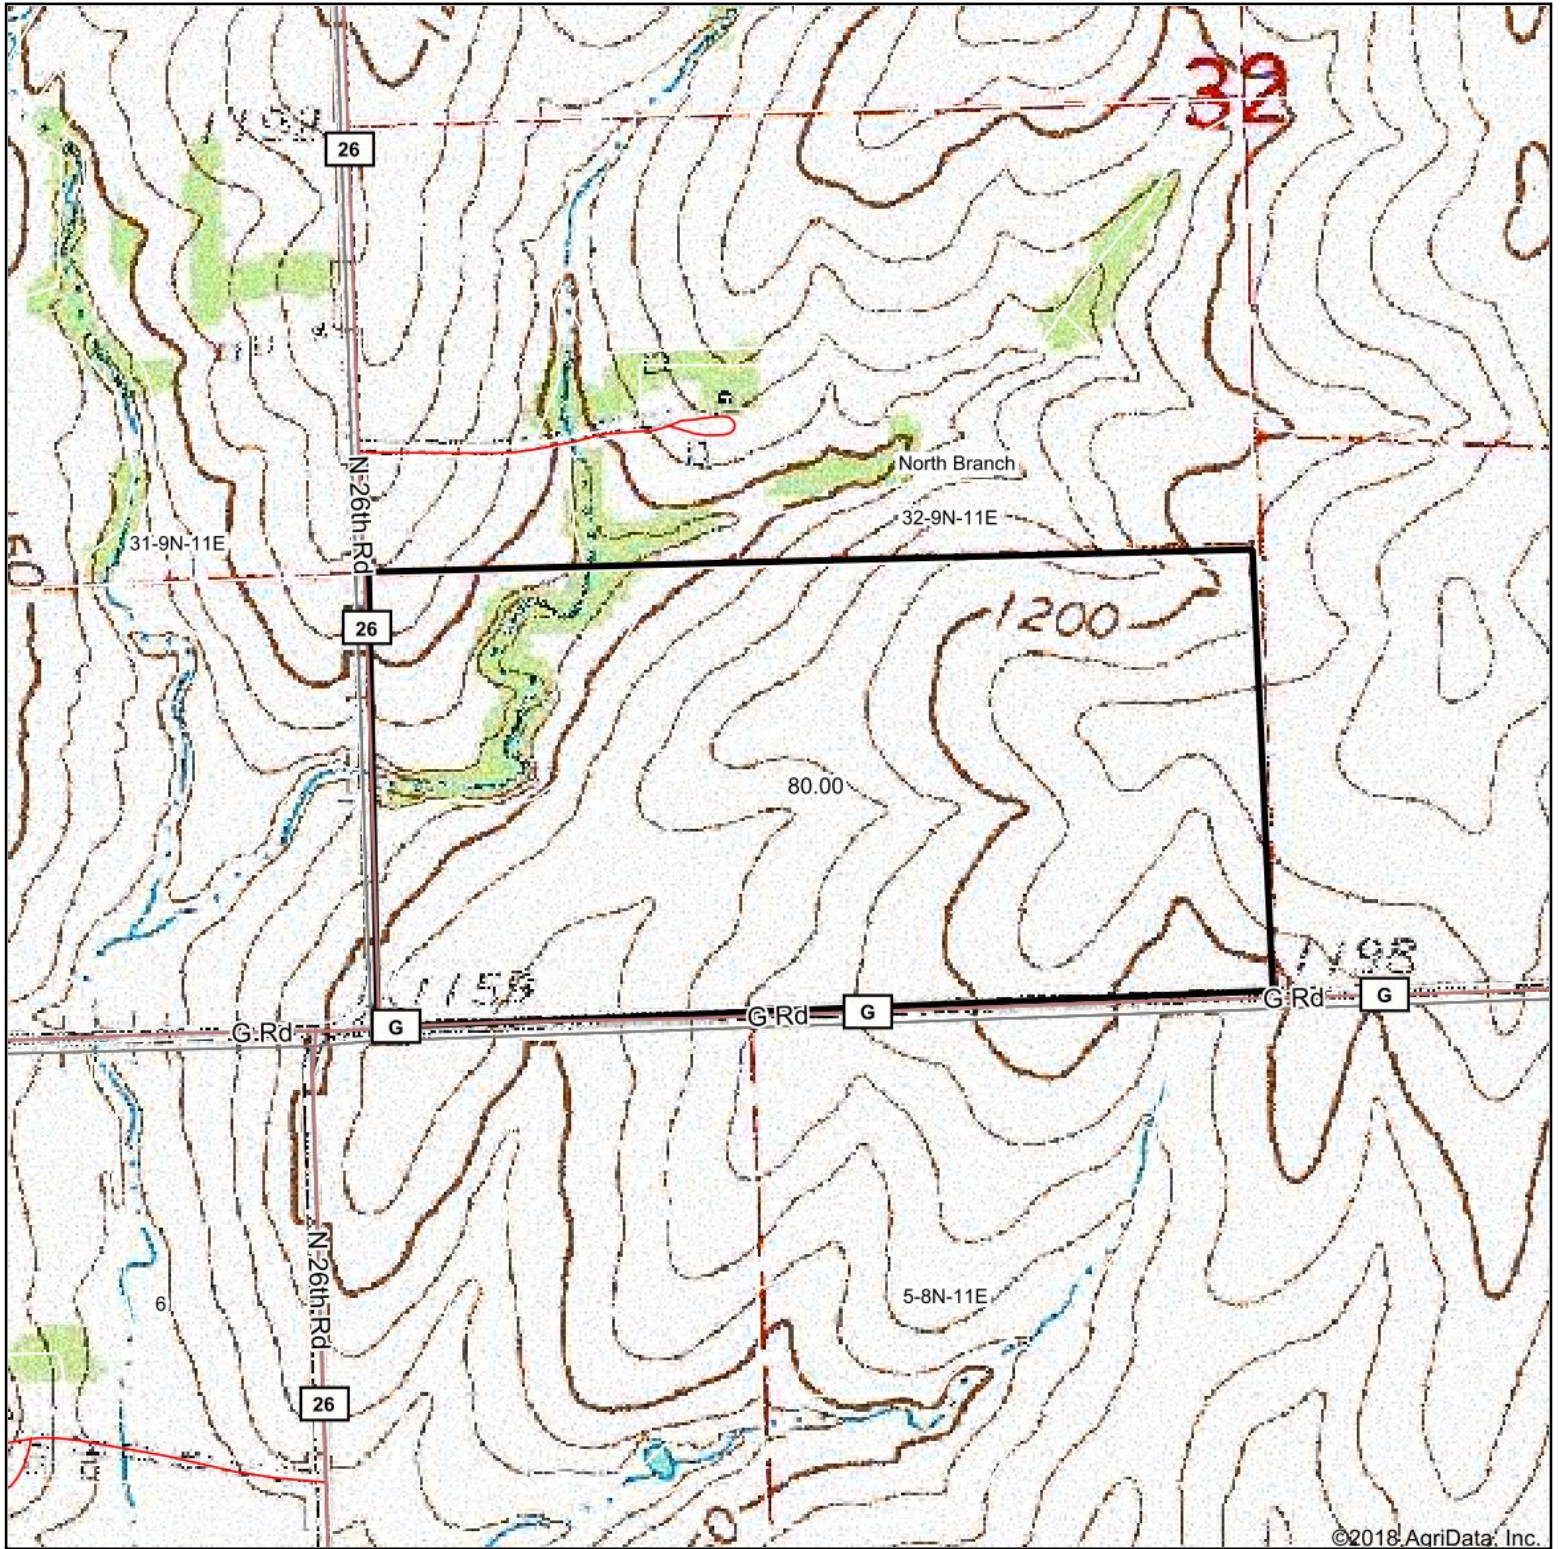

Topography Map

©2018 AgriData, Inc.

map center: 40.698941, -96.212013

32-9N-11E
Otoe County
Nebraska

Maps Provided By:

CUSTOMIZED ONLINE MAPPING
© AgriData, Inc. 2018 www.AgriDataInc.com

1/7/2019