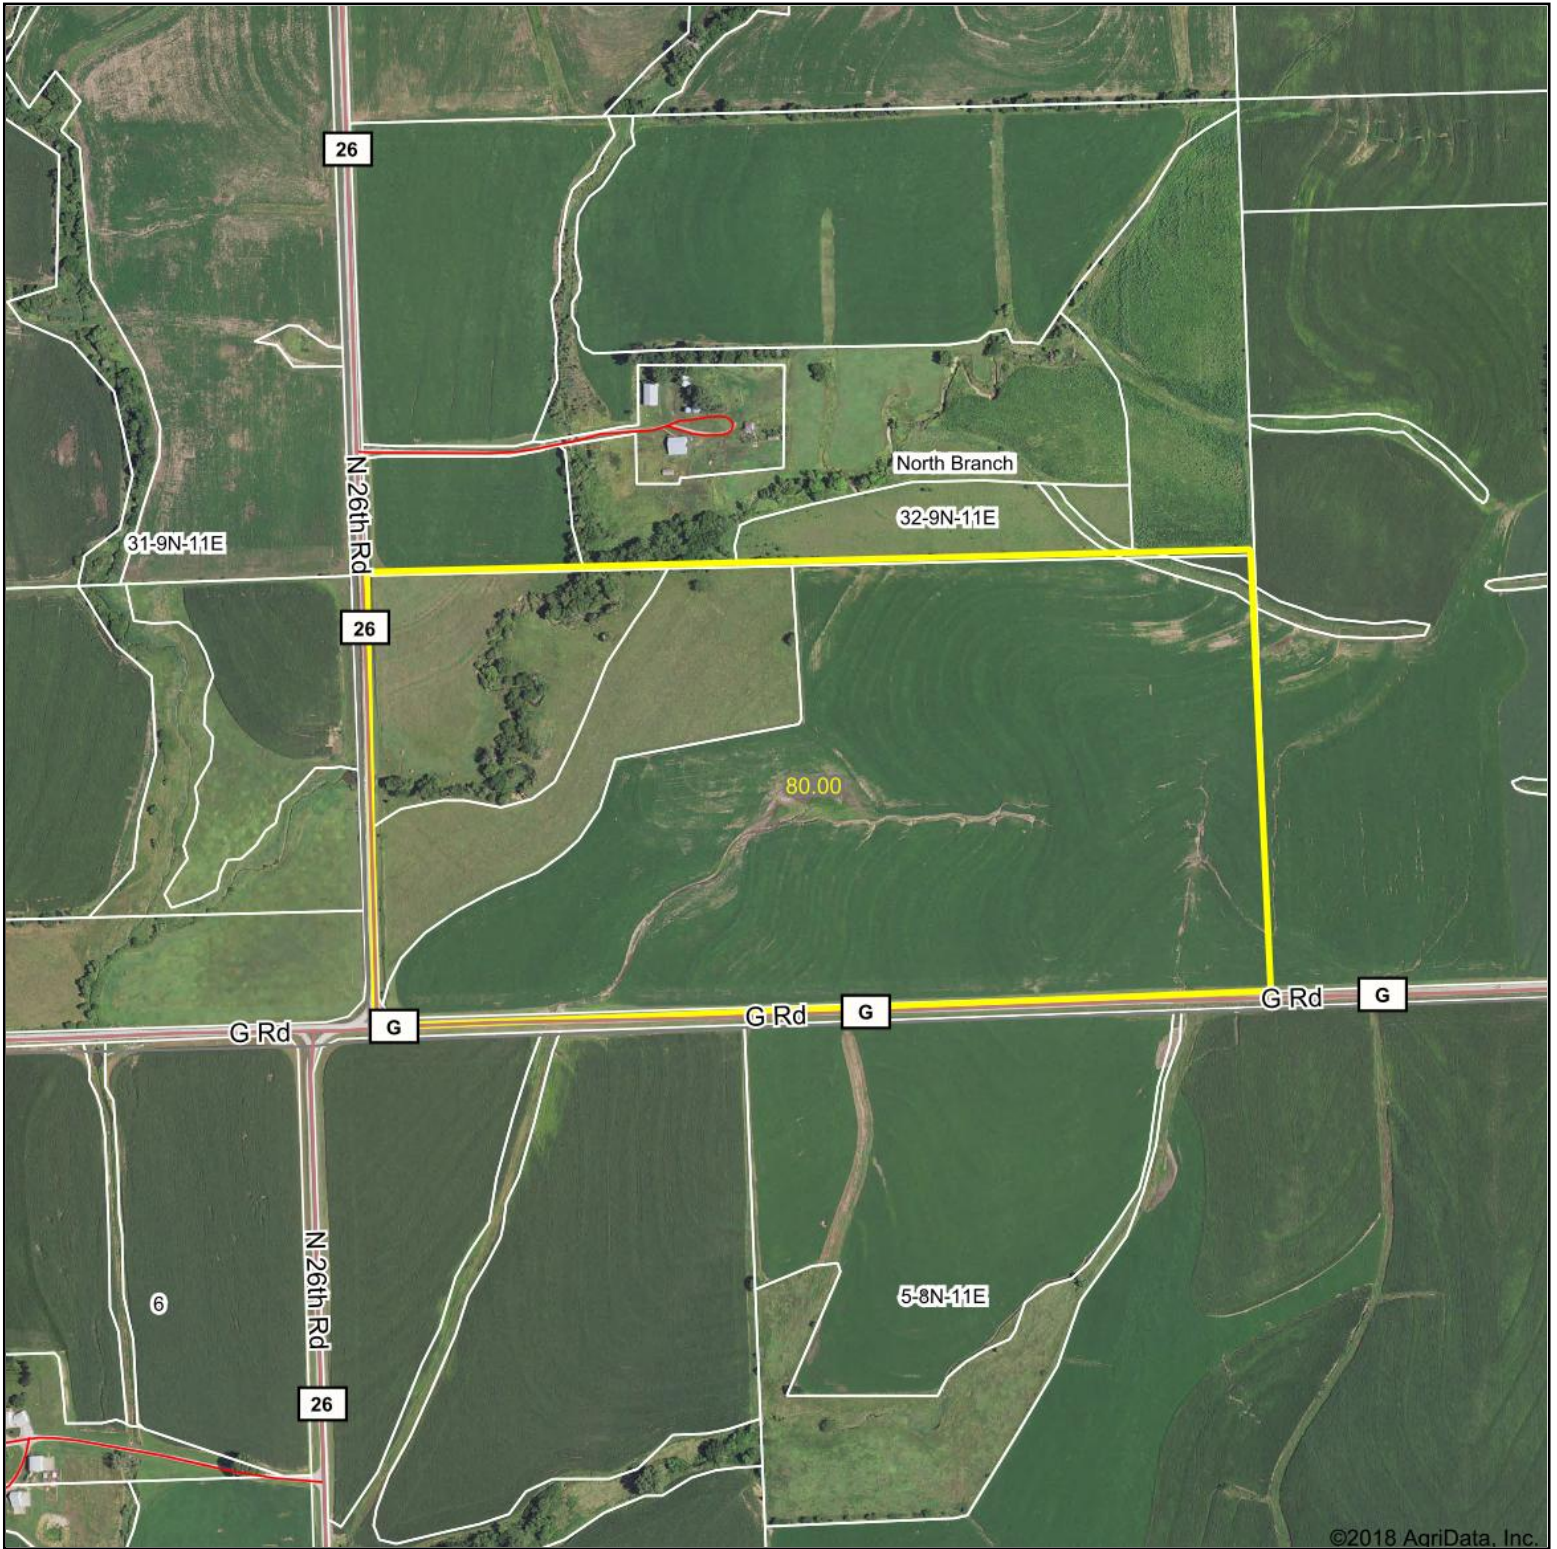

# Aerial Map

©2018 Agridata, Inc.

map center: 40.698941, -96.212013

**32-9N-11E**  
**Otoe County**  
**Nebraska**

1/7/2019