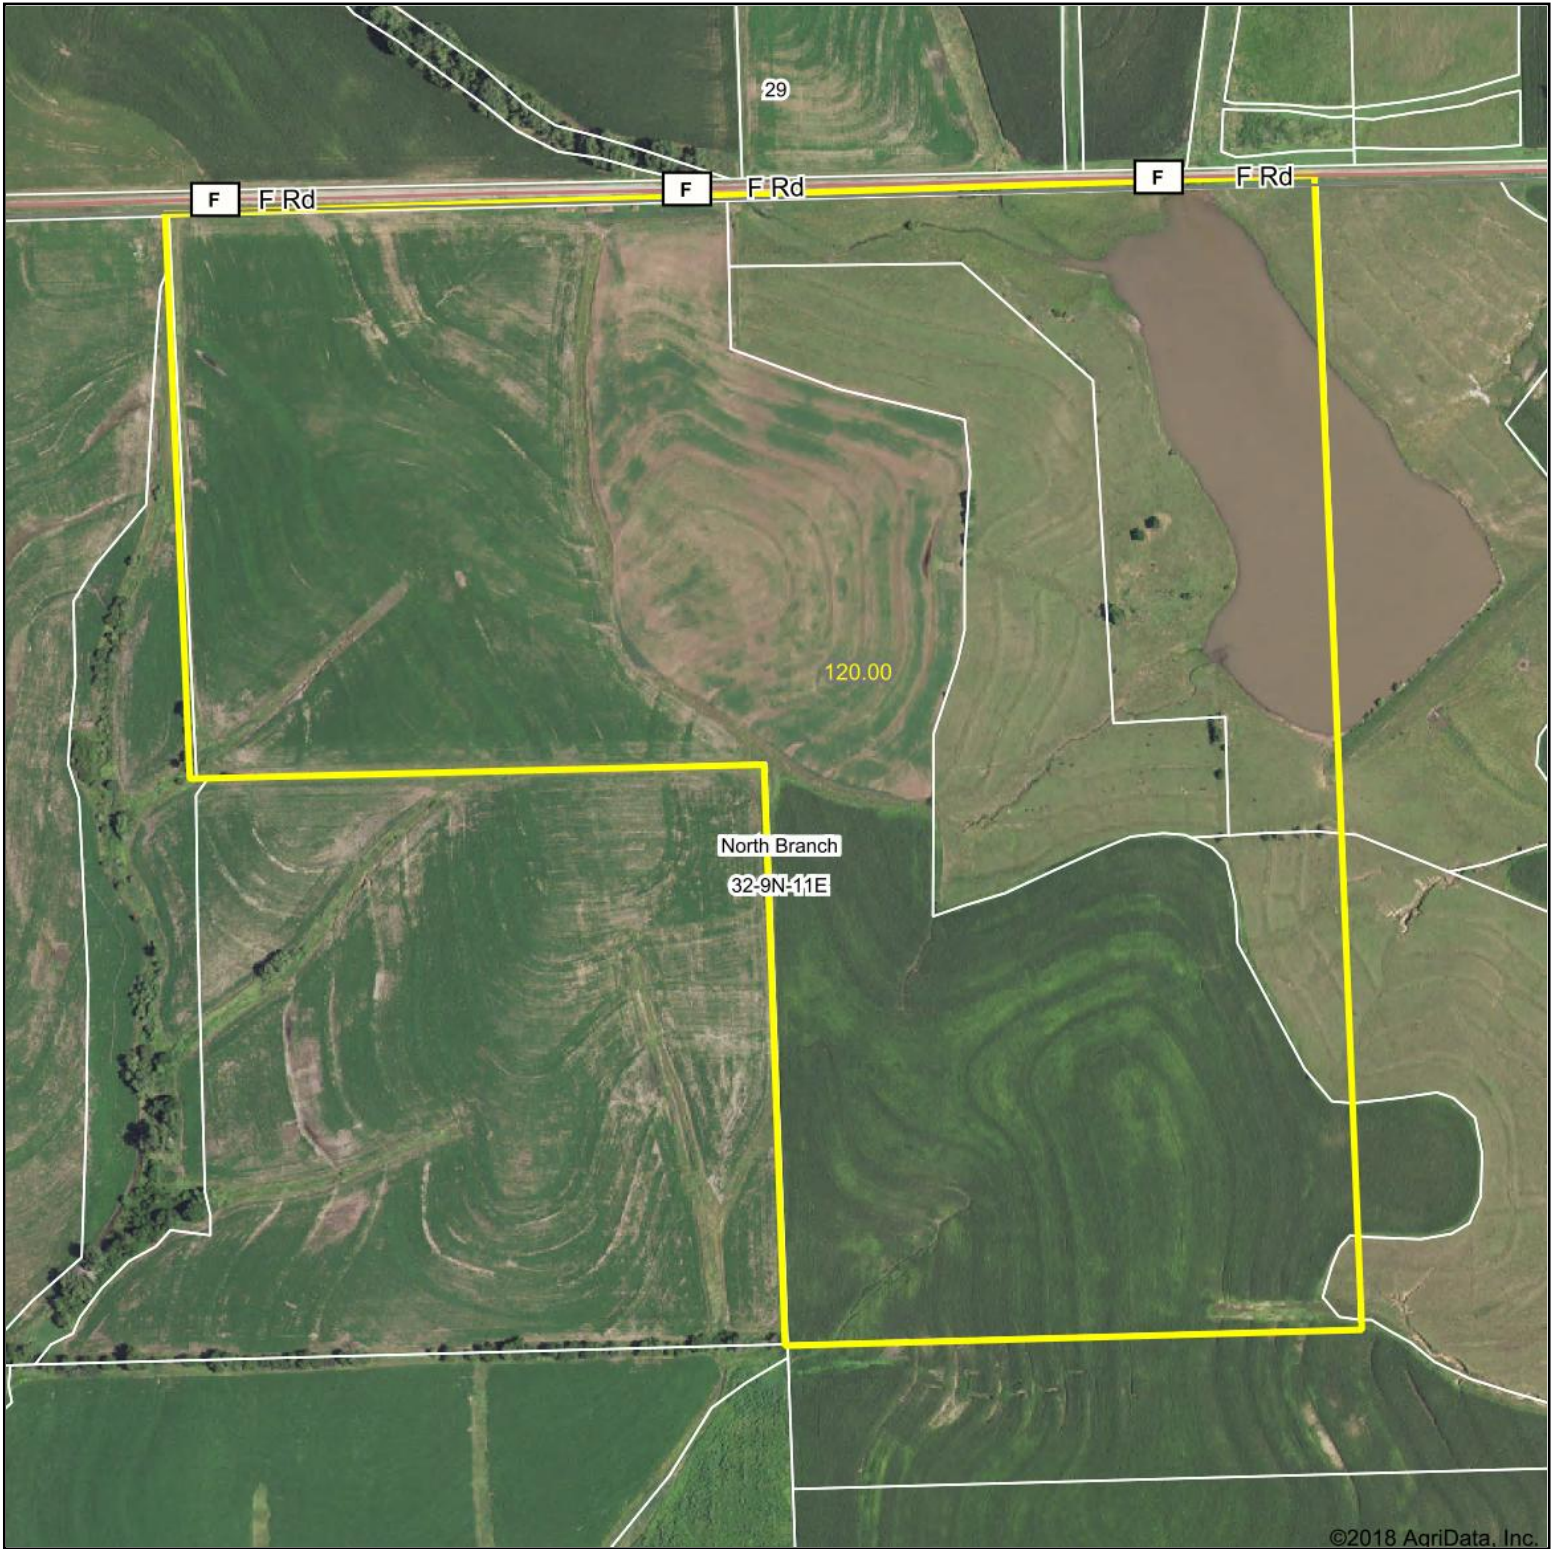

Aerial Map

©2018 Agridata, Inc.

map center: 40.707889, -96.206815

32-9N-11E
Otoe County
Nebraska

1/7/2019