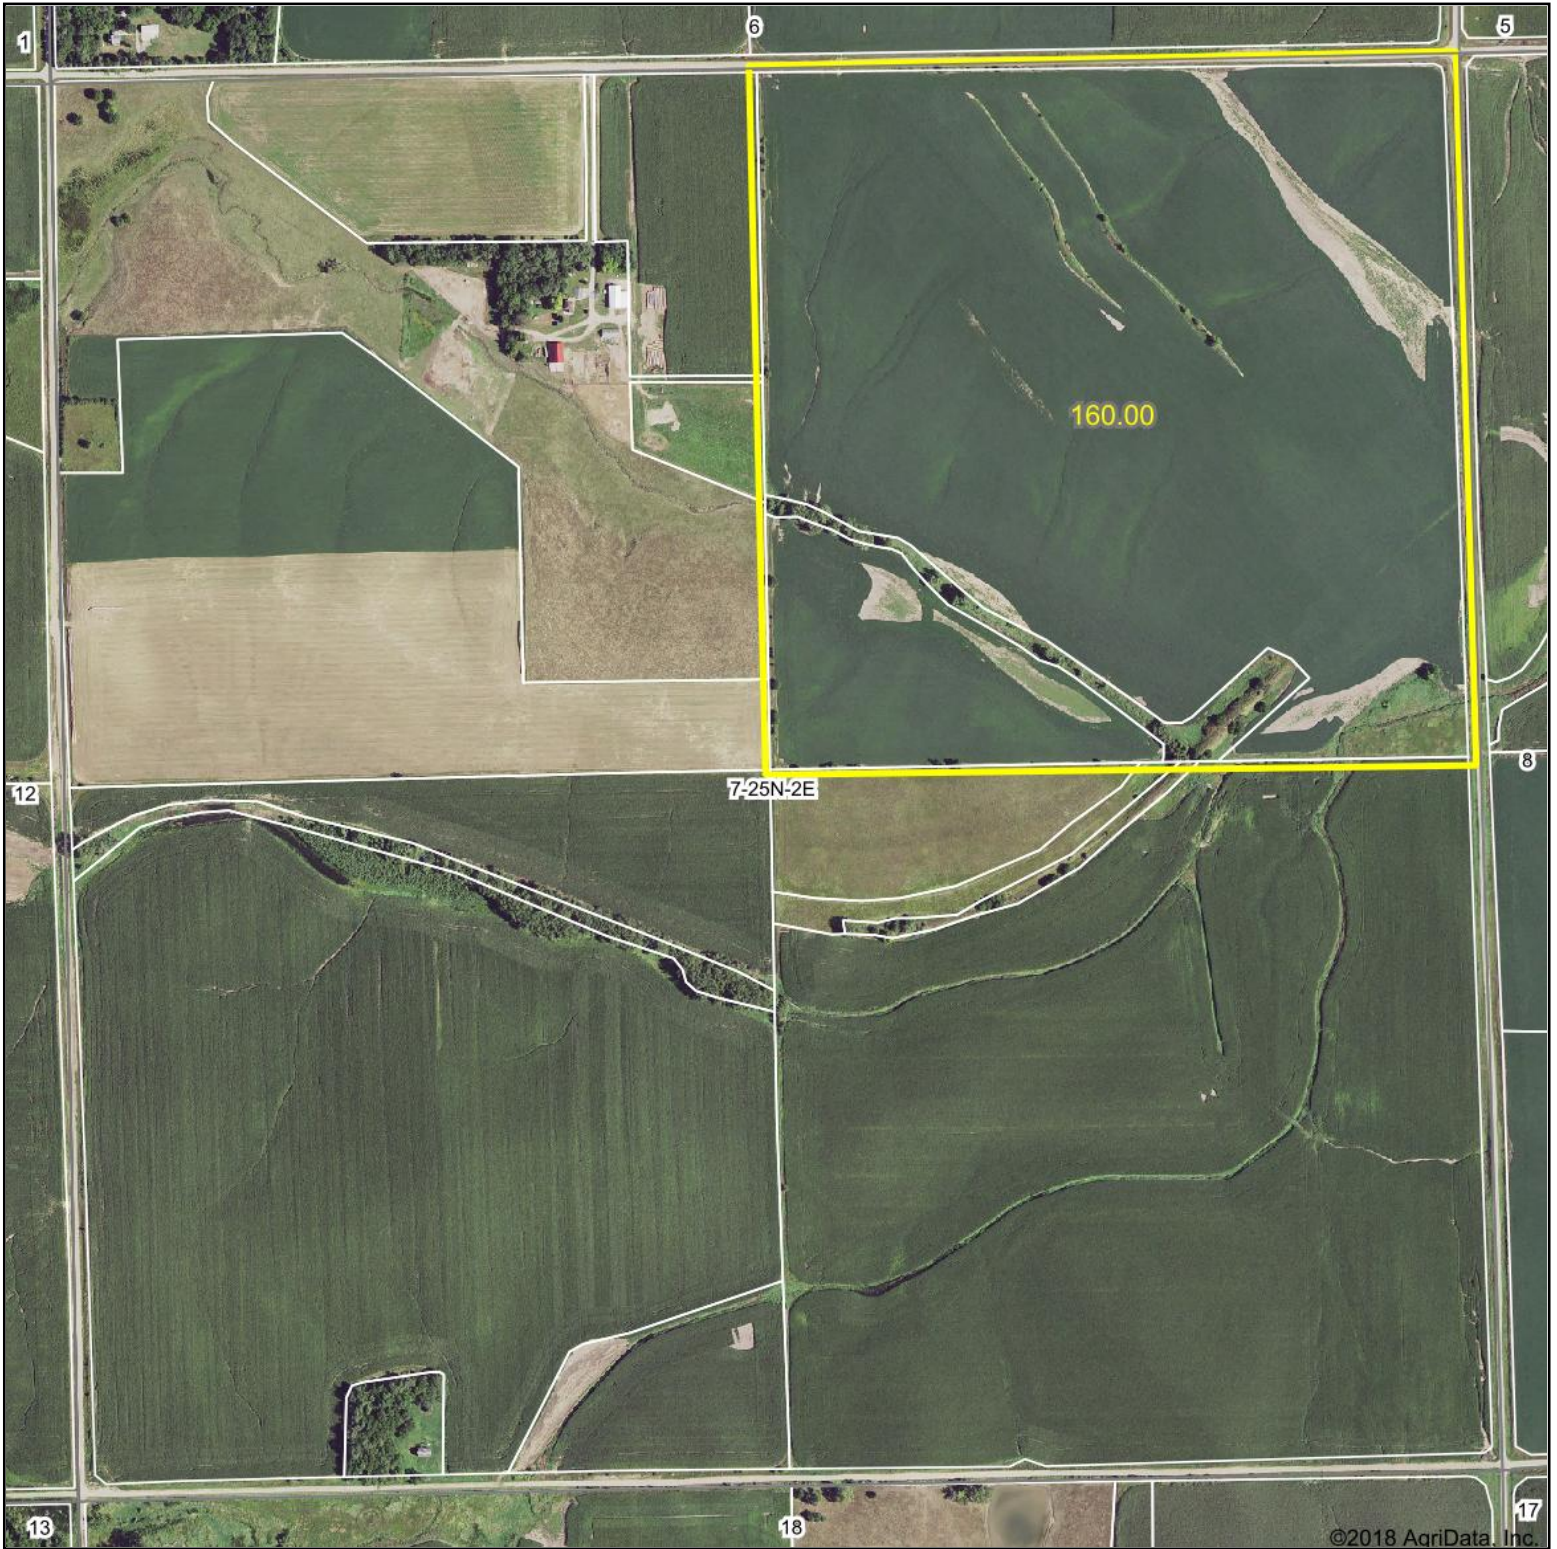

# Aerial Map

©2018 AgriData, Inc.

map center: 42.155859, -97.242094

**7-25N-2E**  
**Wayne County**  
**Nebraska**

10/31/2018