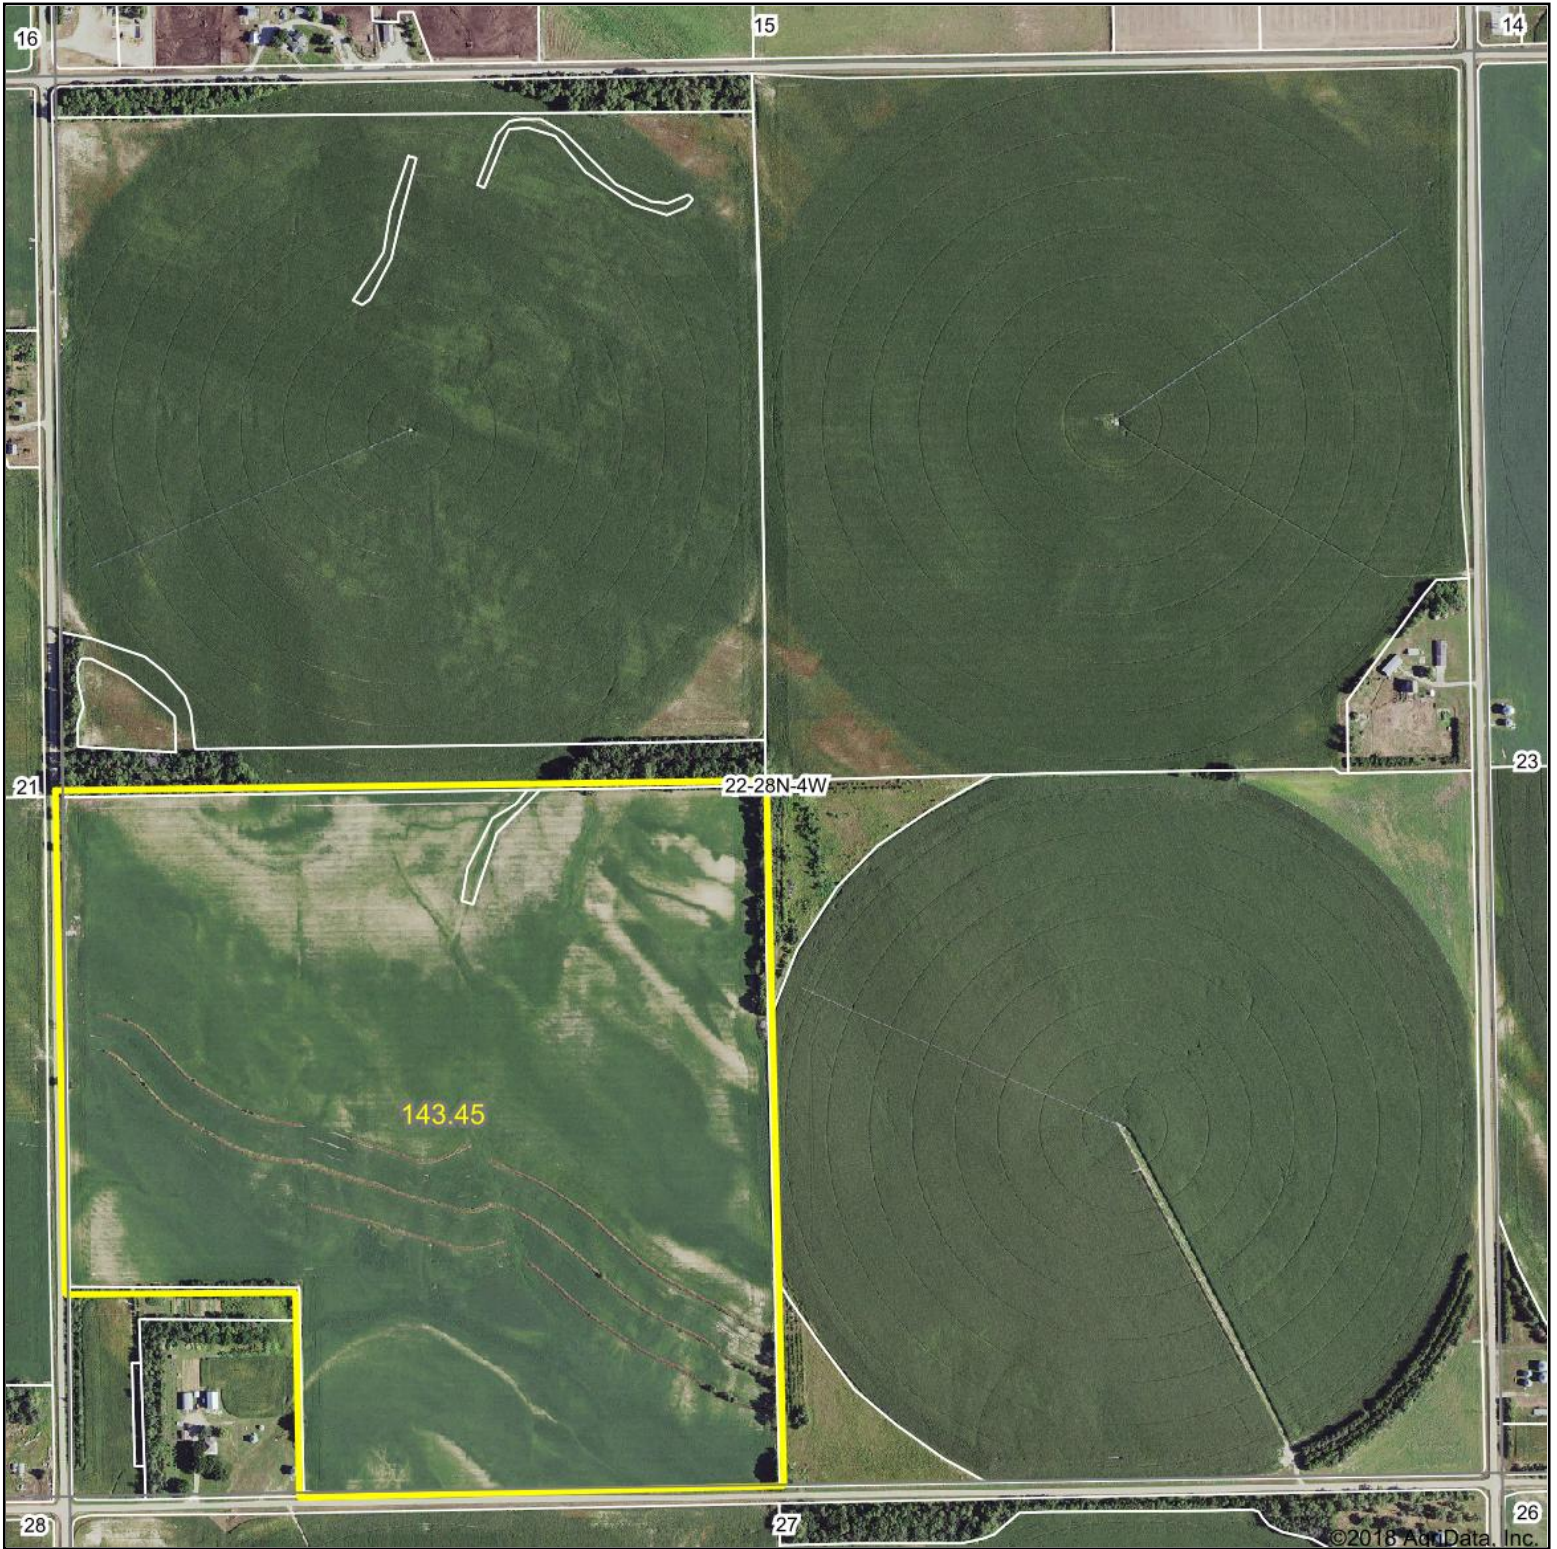

# Aerial Map

map center: 42.387216, -97.766551

**22-28N-4W**  
**Pierce County**  
**Nebraska**

10/25/2018