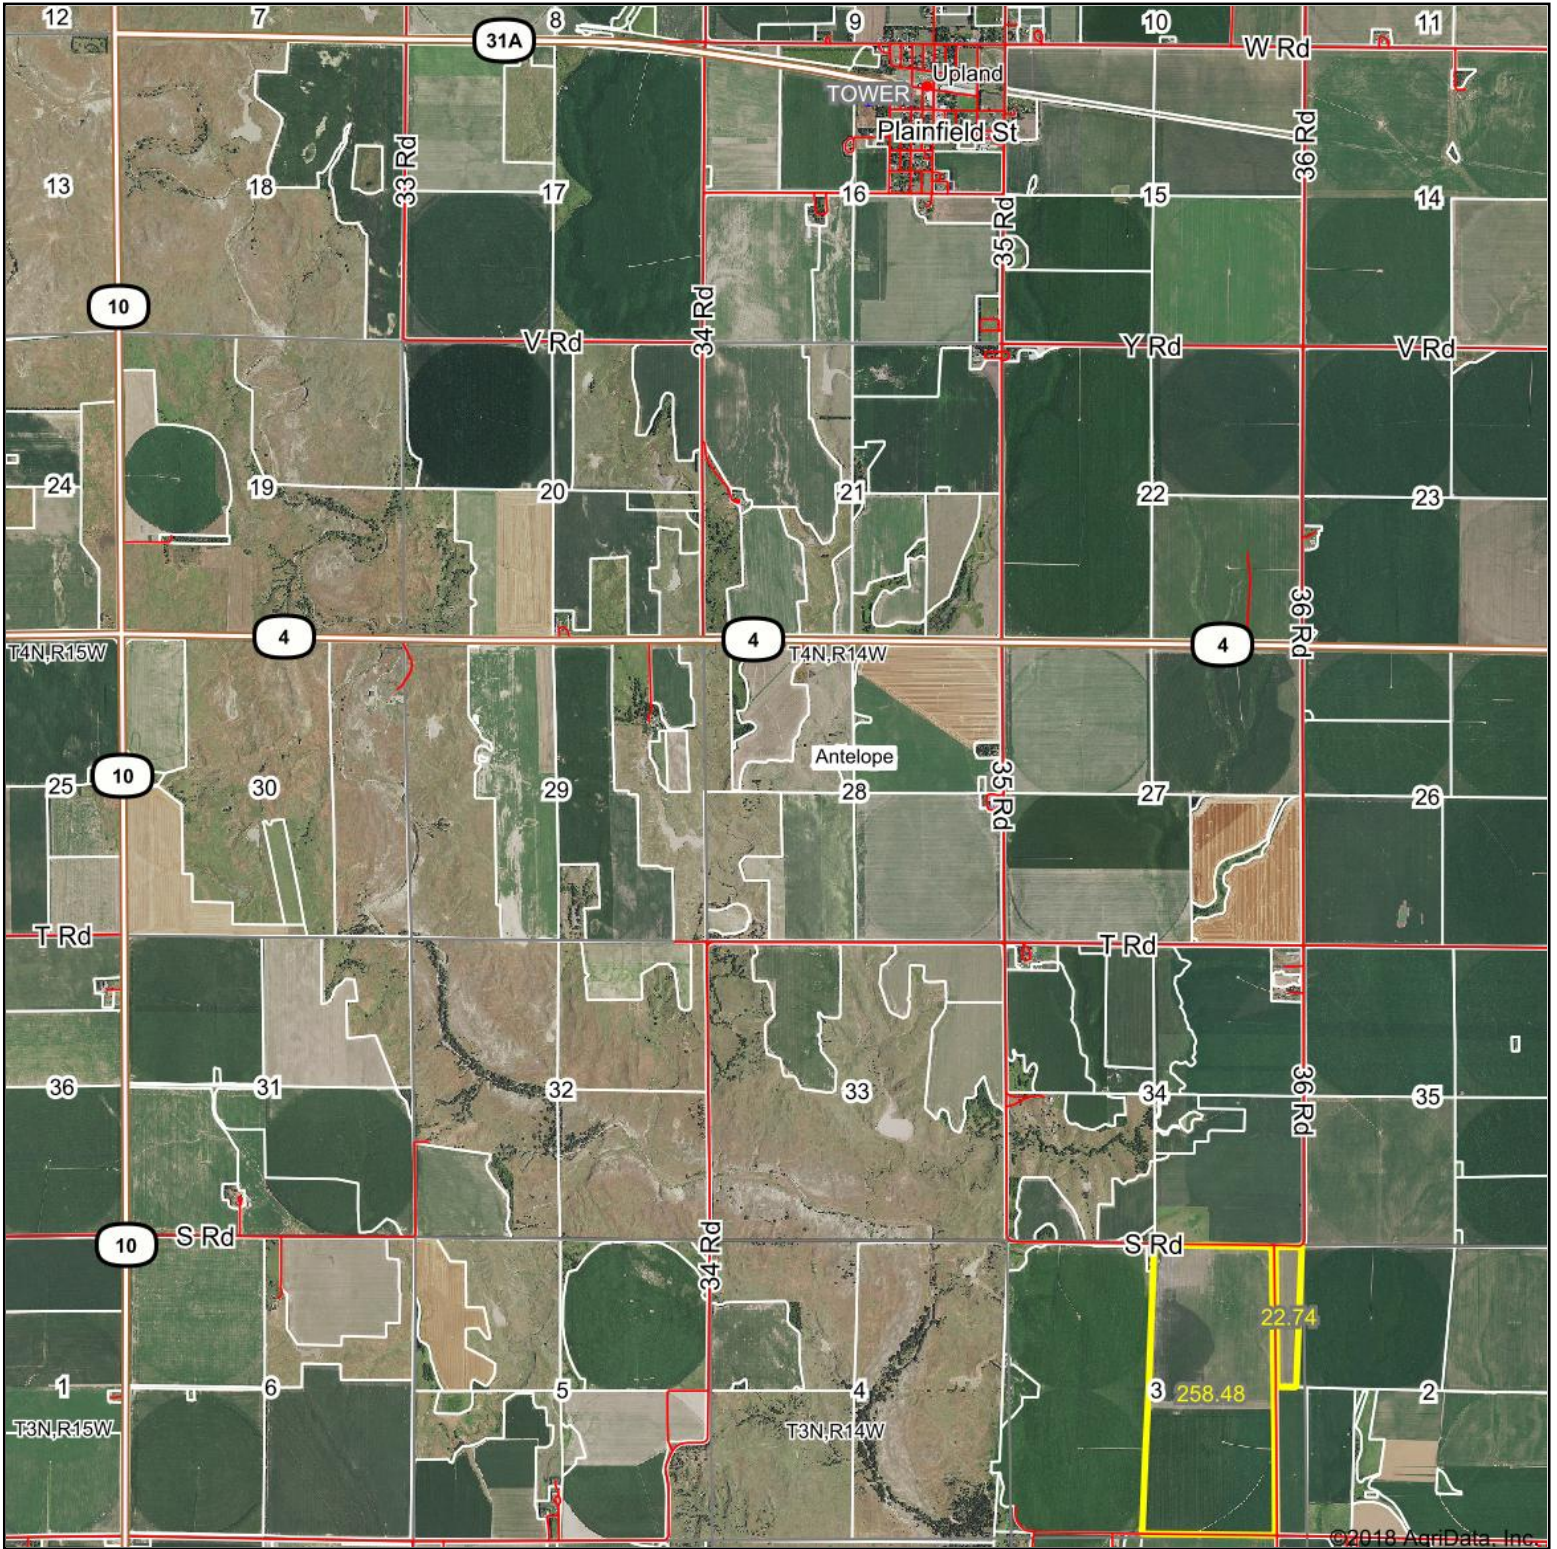

Aerial Map

©2018 AgriData, Inc.

map center: 40.285610, -98.911175

© AgriData, Inc. 2018 www.AgriDataInc.com

28-4N-14W
Franklin County
Nebraska

7/23/2018