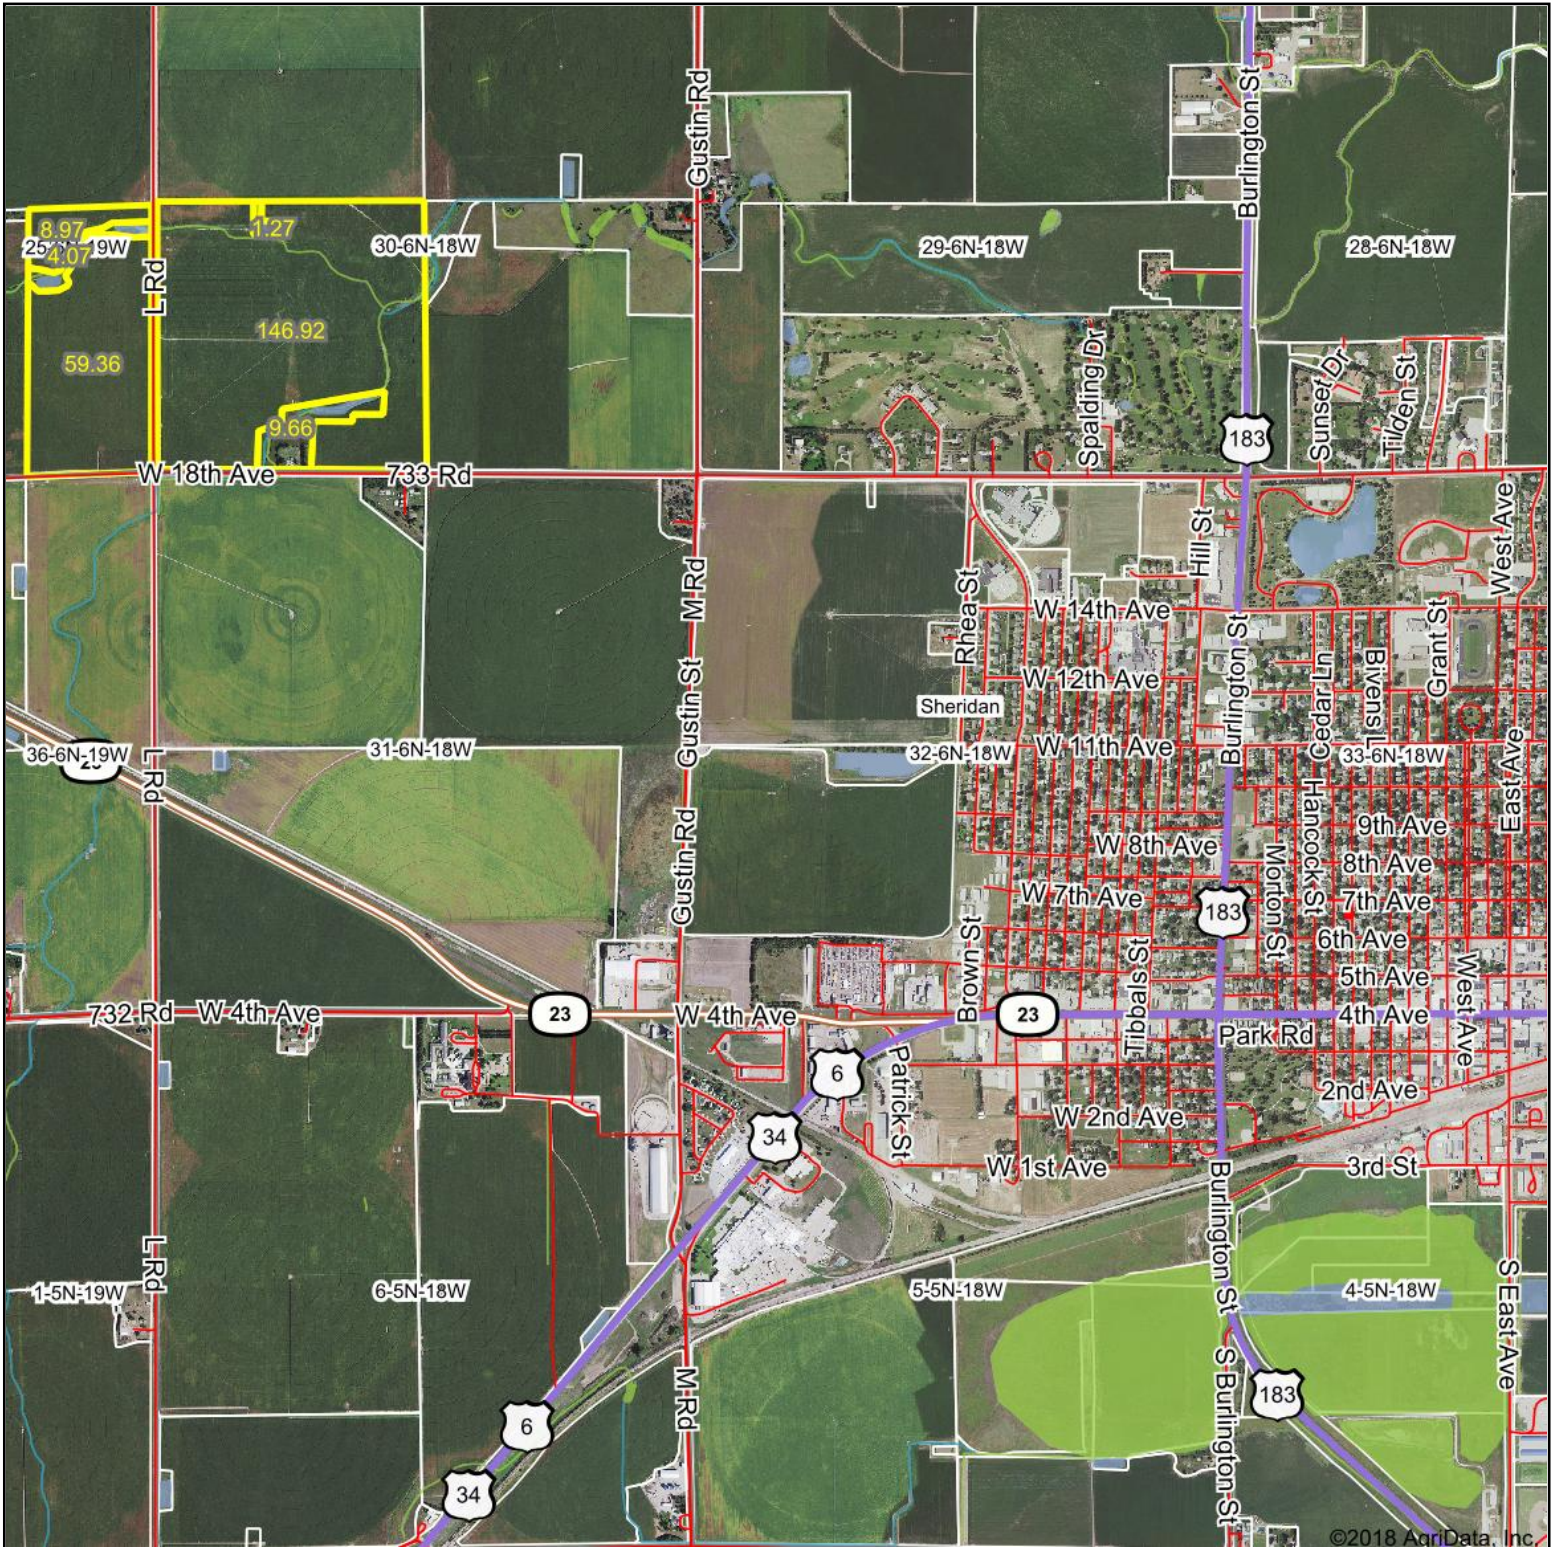

# Aerial Map

map center: 40.444251, -99.395665

**32-6N-18W**  
**Phelps County**  
**Nebraska**

10/25/2018