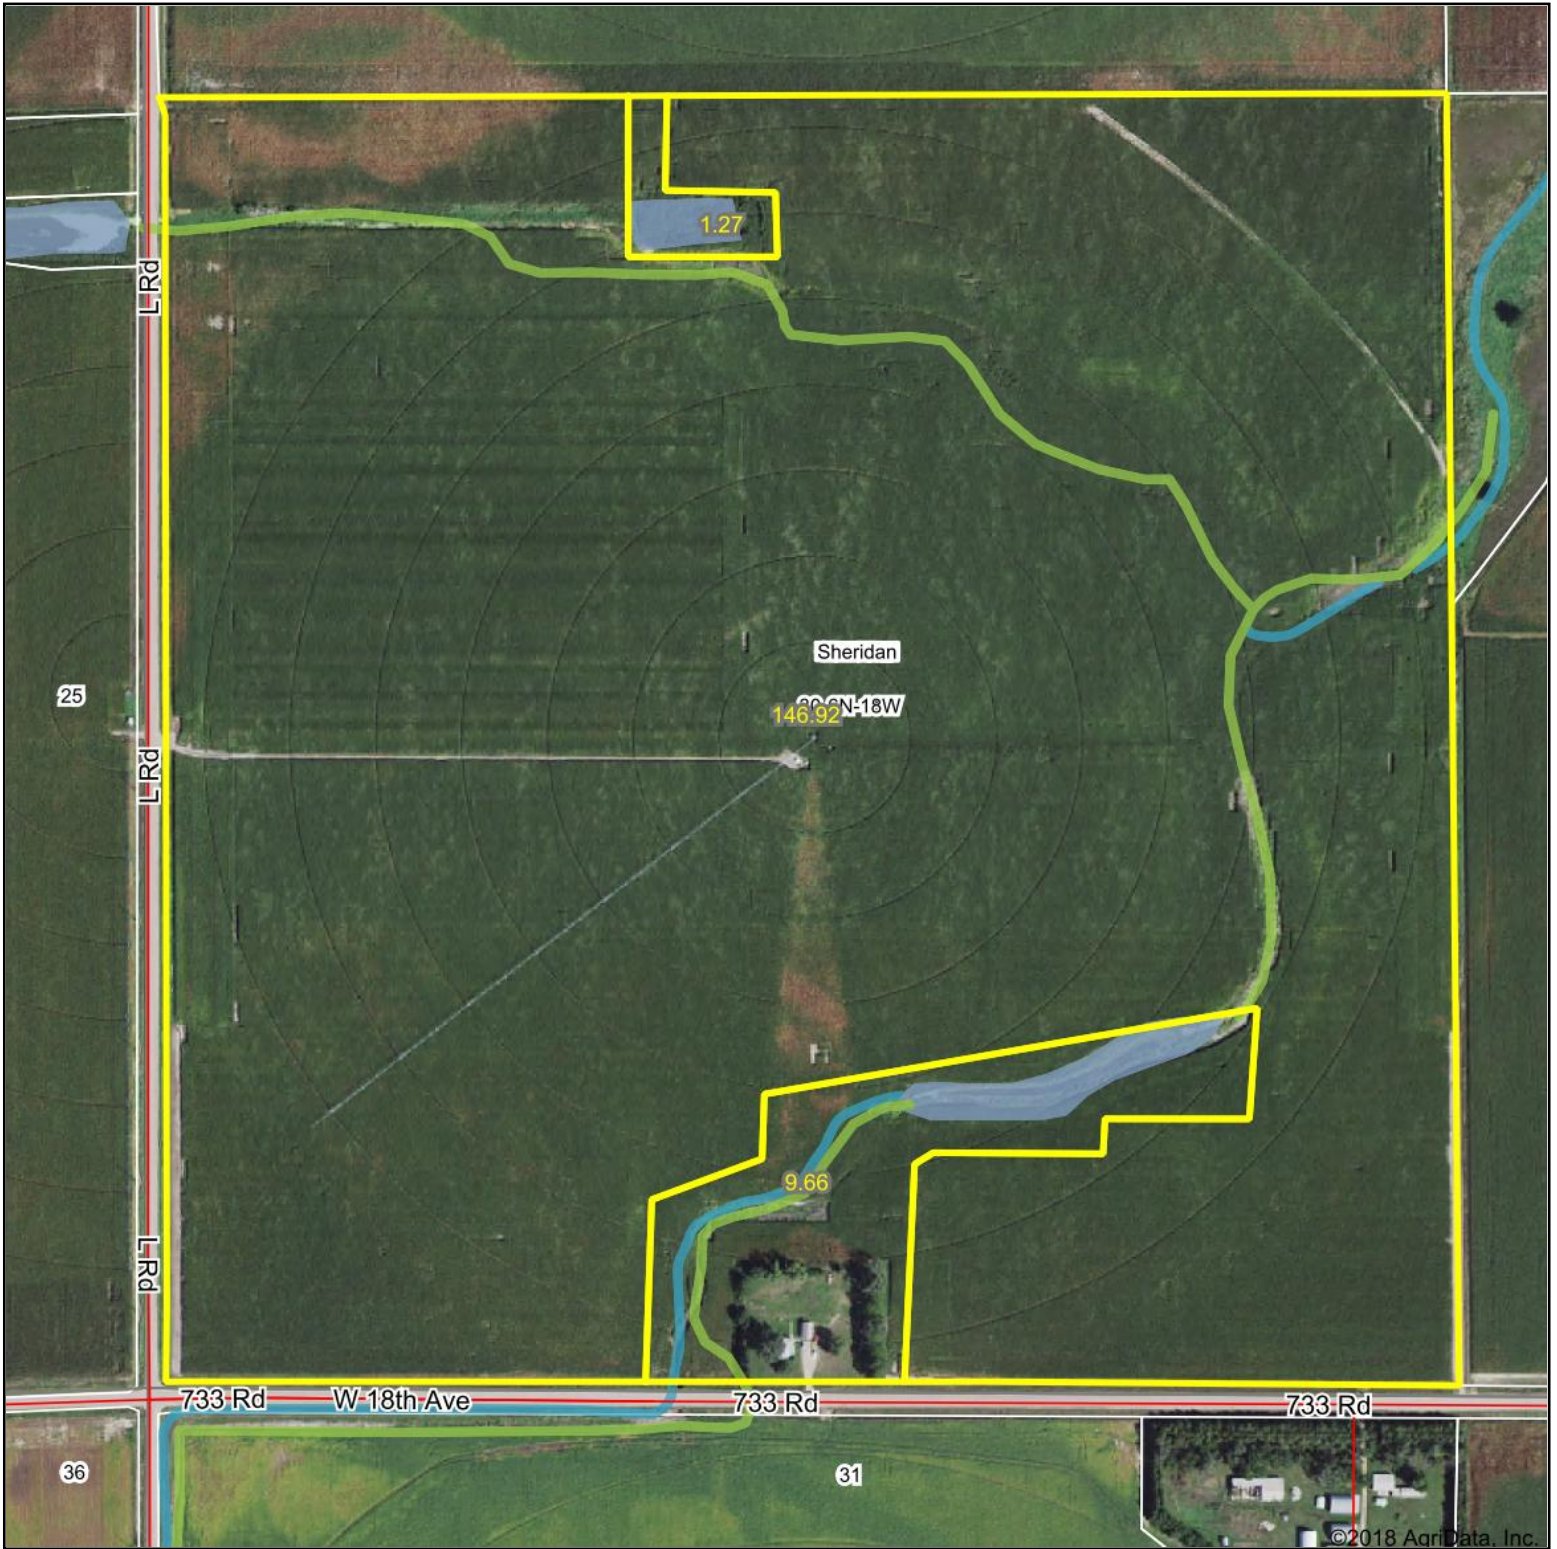

Aerial Map

map center: 40.455820, -99.413017

0ft 449ft 899ft

30-6N-18W
Phelps County
Nebraska

10/25/2018