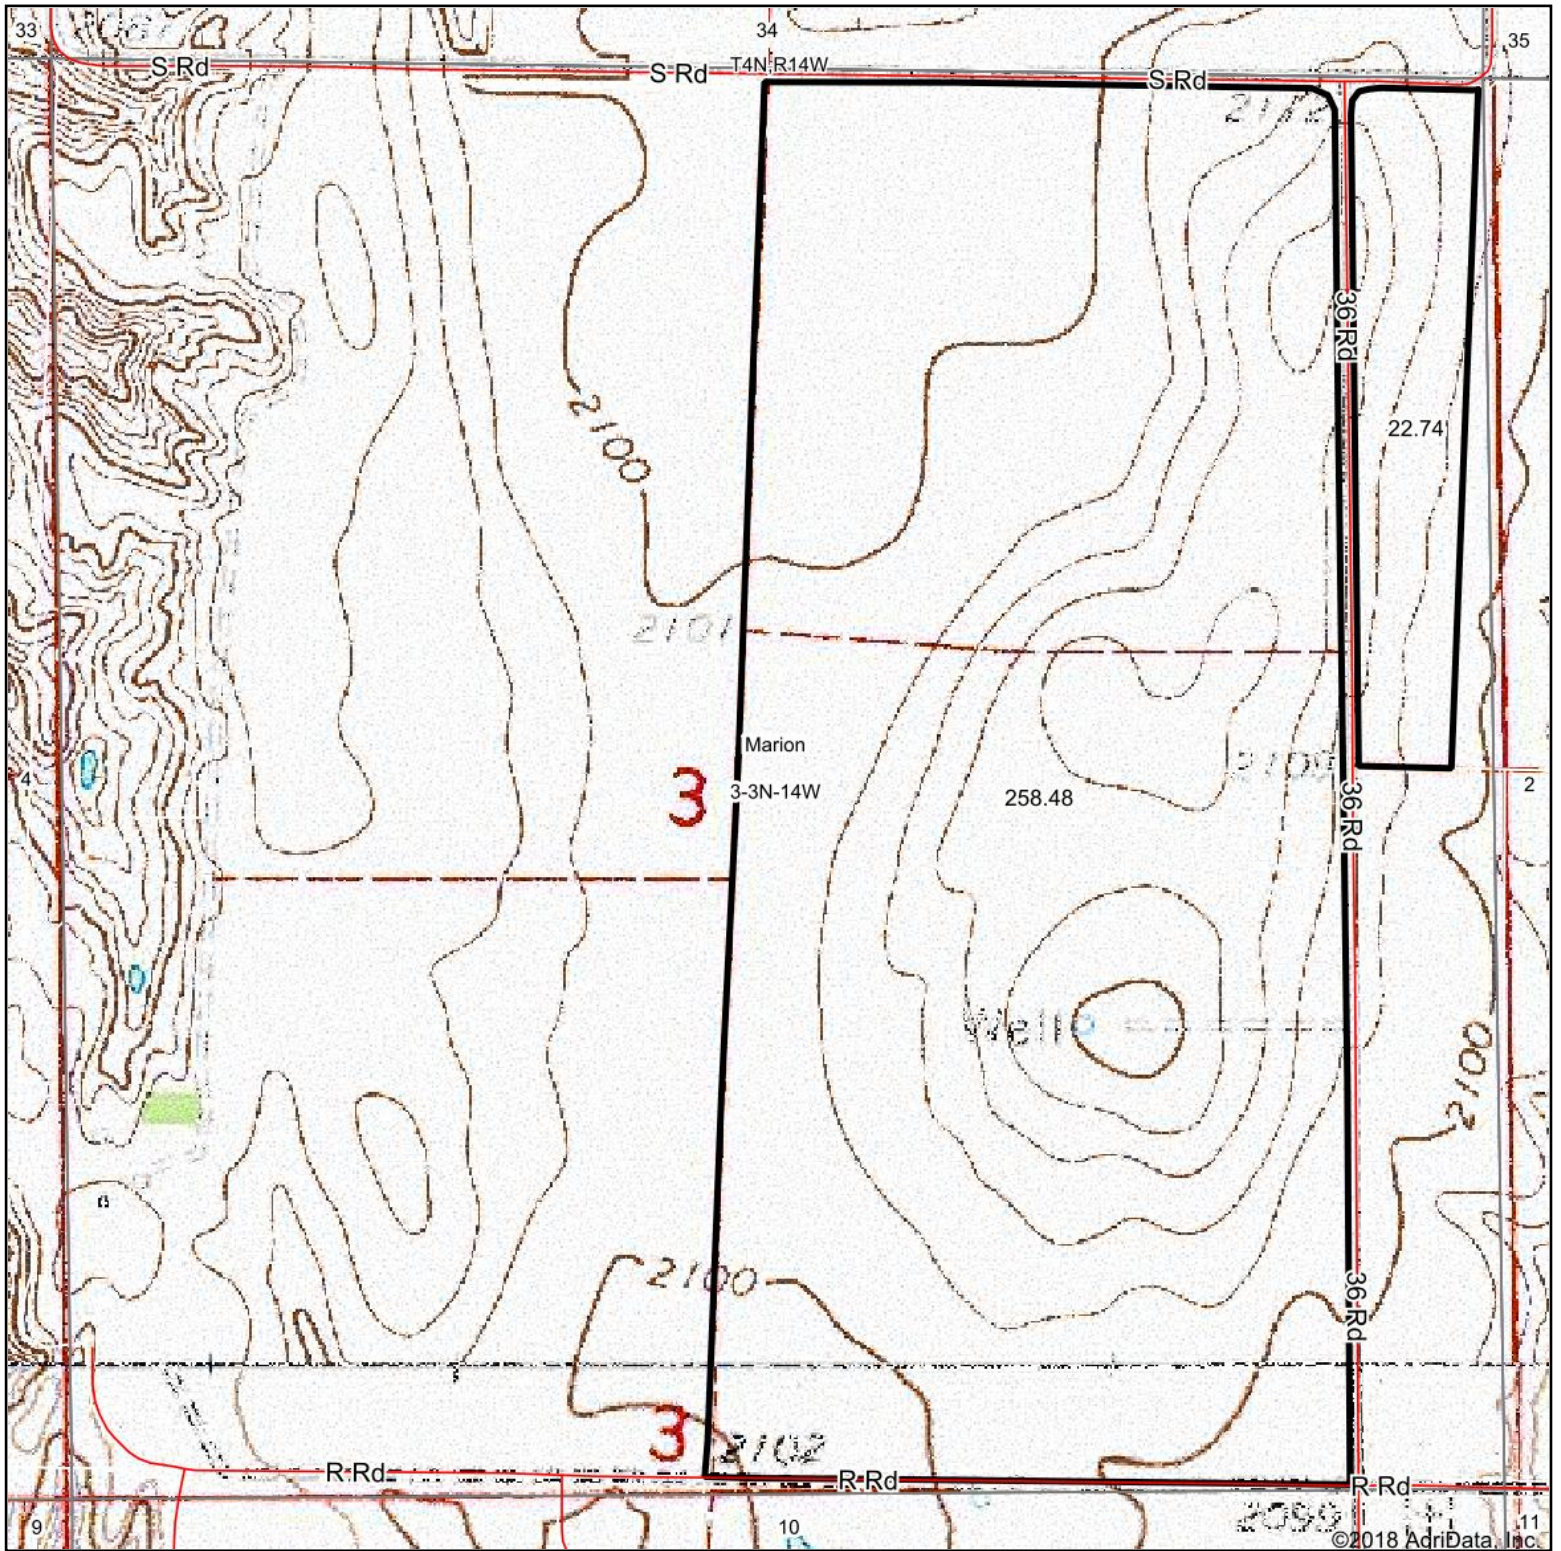

Topography Map

map center: 40.255896, -98.887146

3-3N-14W
Franklin County
Nebraska

7/23/2018