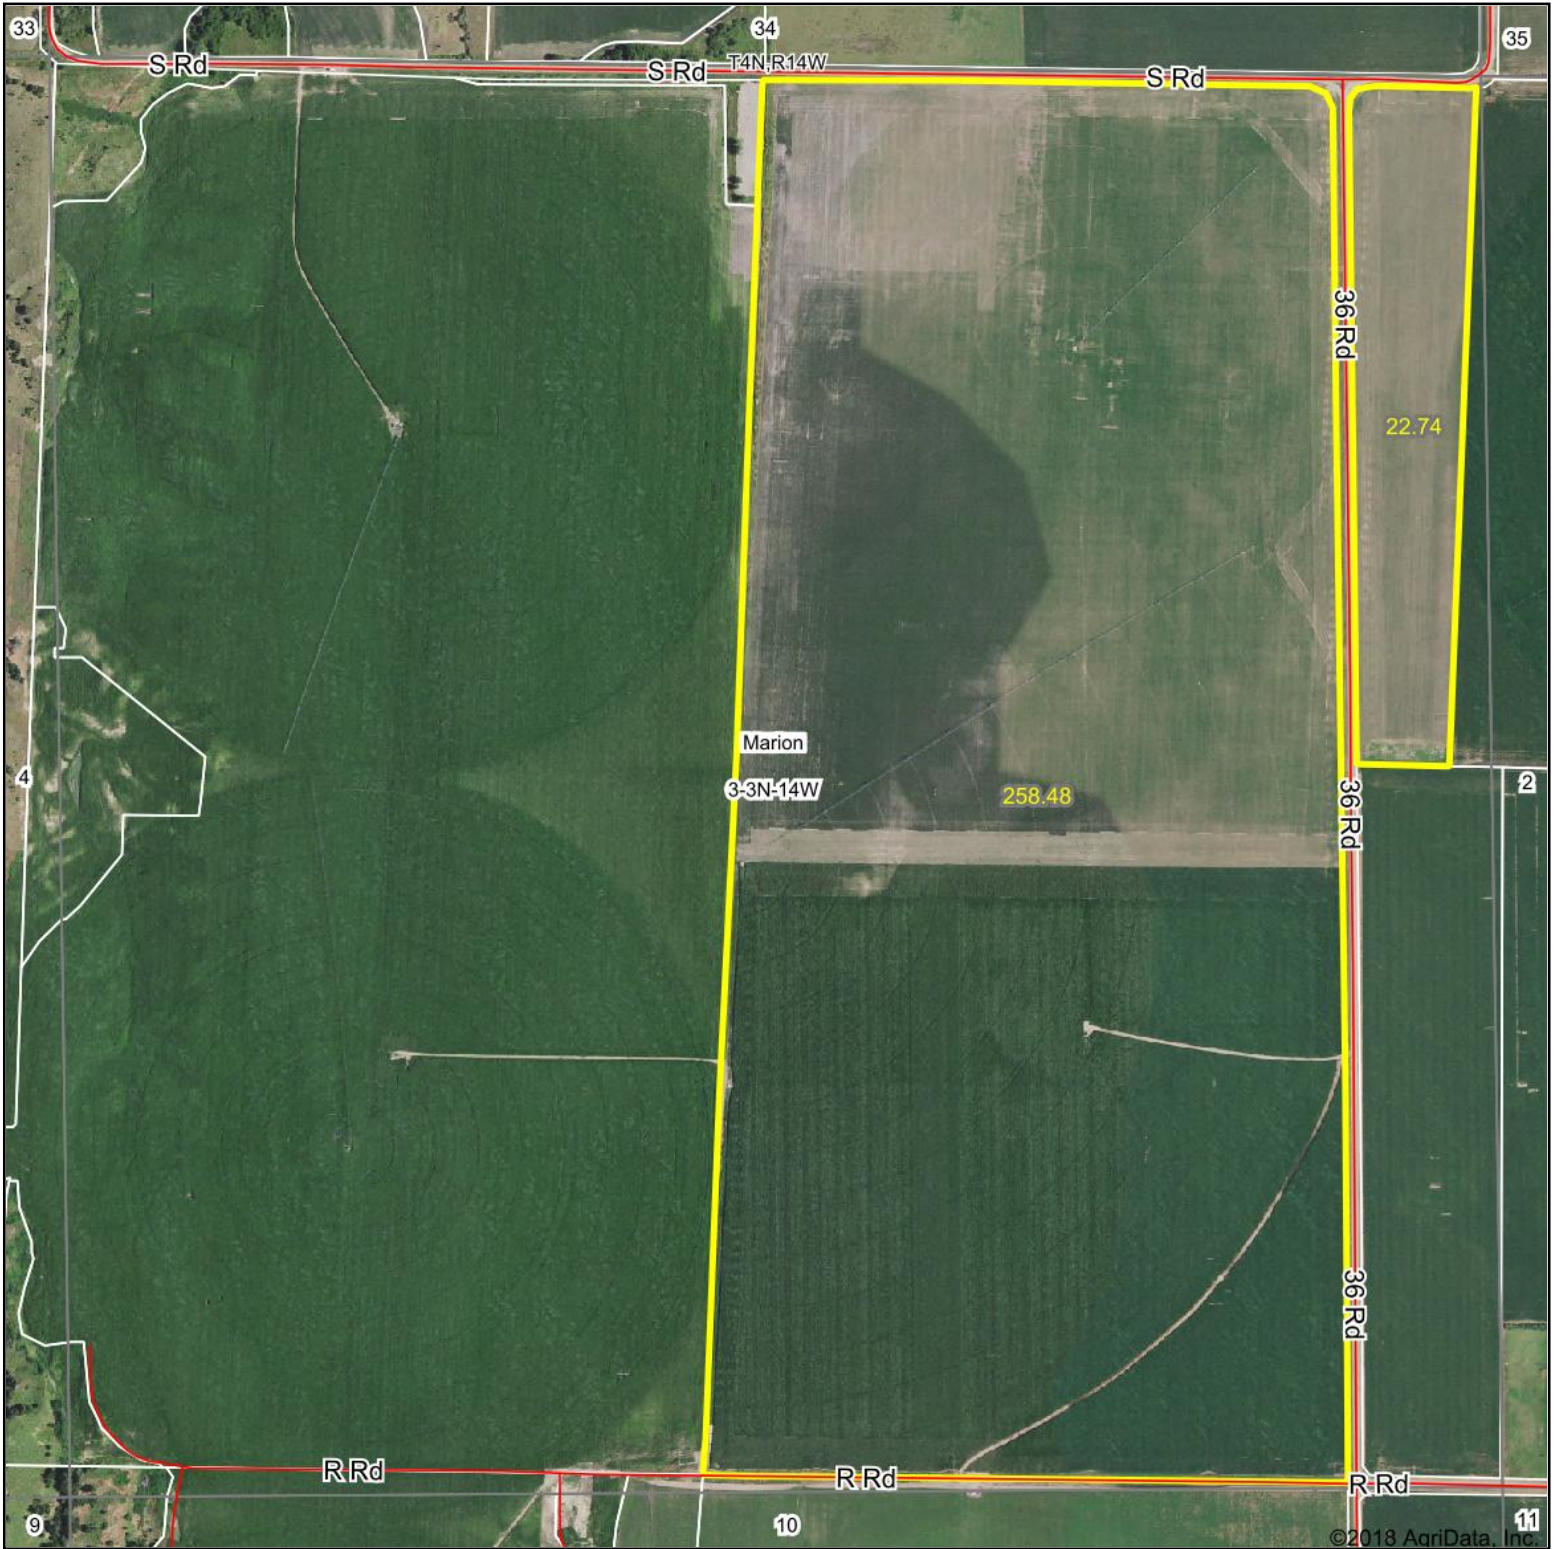

Aerial Map

©2018 AgriData, Inc.

map center: 40.255896, -98.887146

3-3N-14W
Franklin County
Nebraska

7/23/2018