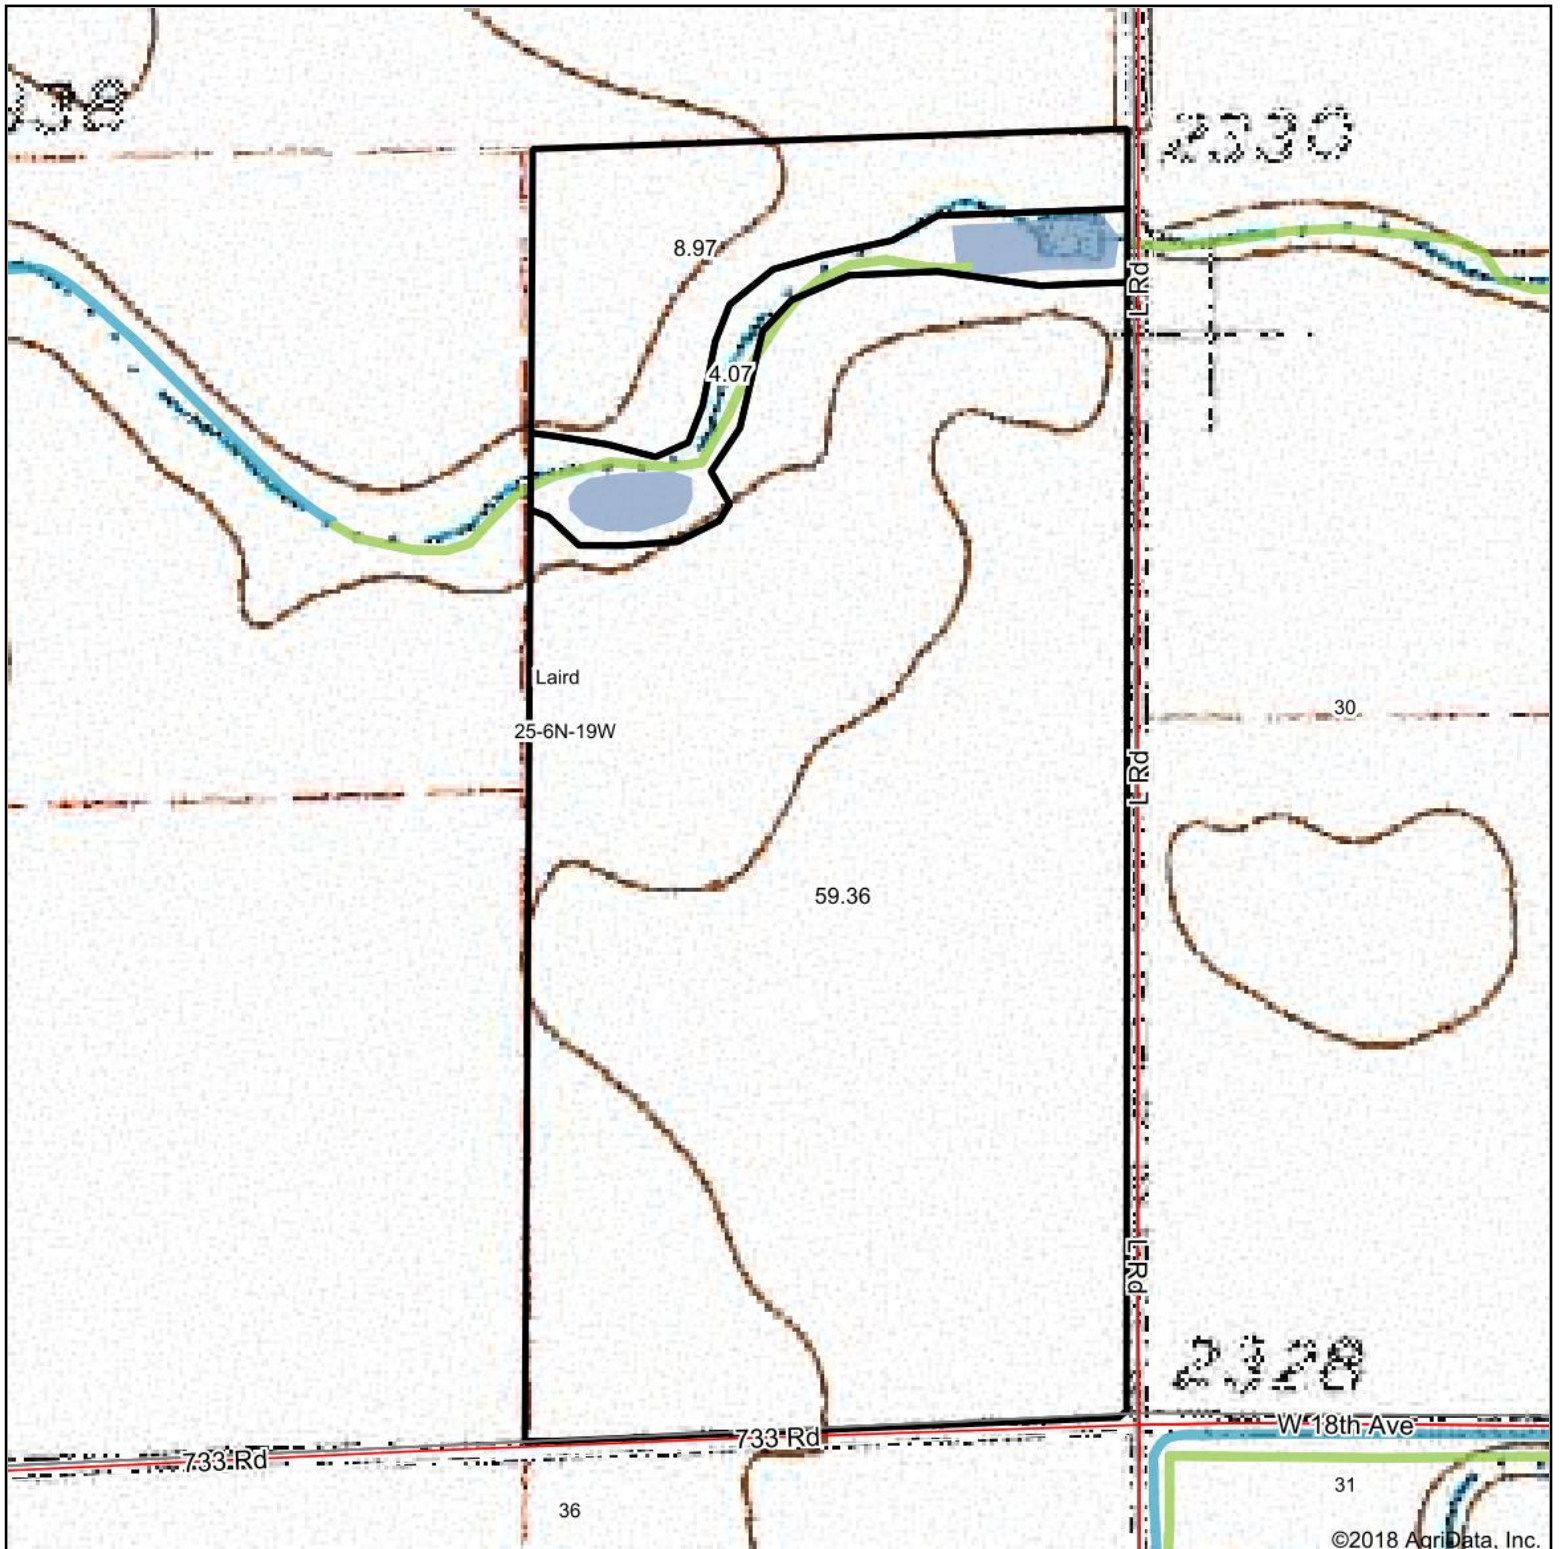

# Topography Map

©2018 AgriData, Inc.

map center: 40.455895, -99.420231

**25-6N-19W**  
**Phelps County**  
**Nebraska**

10/25/2018