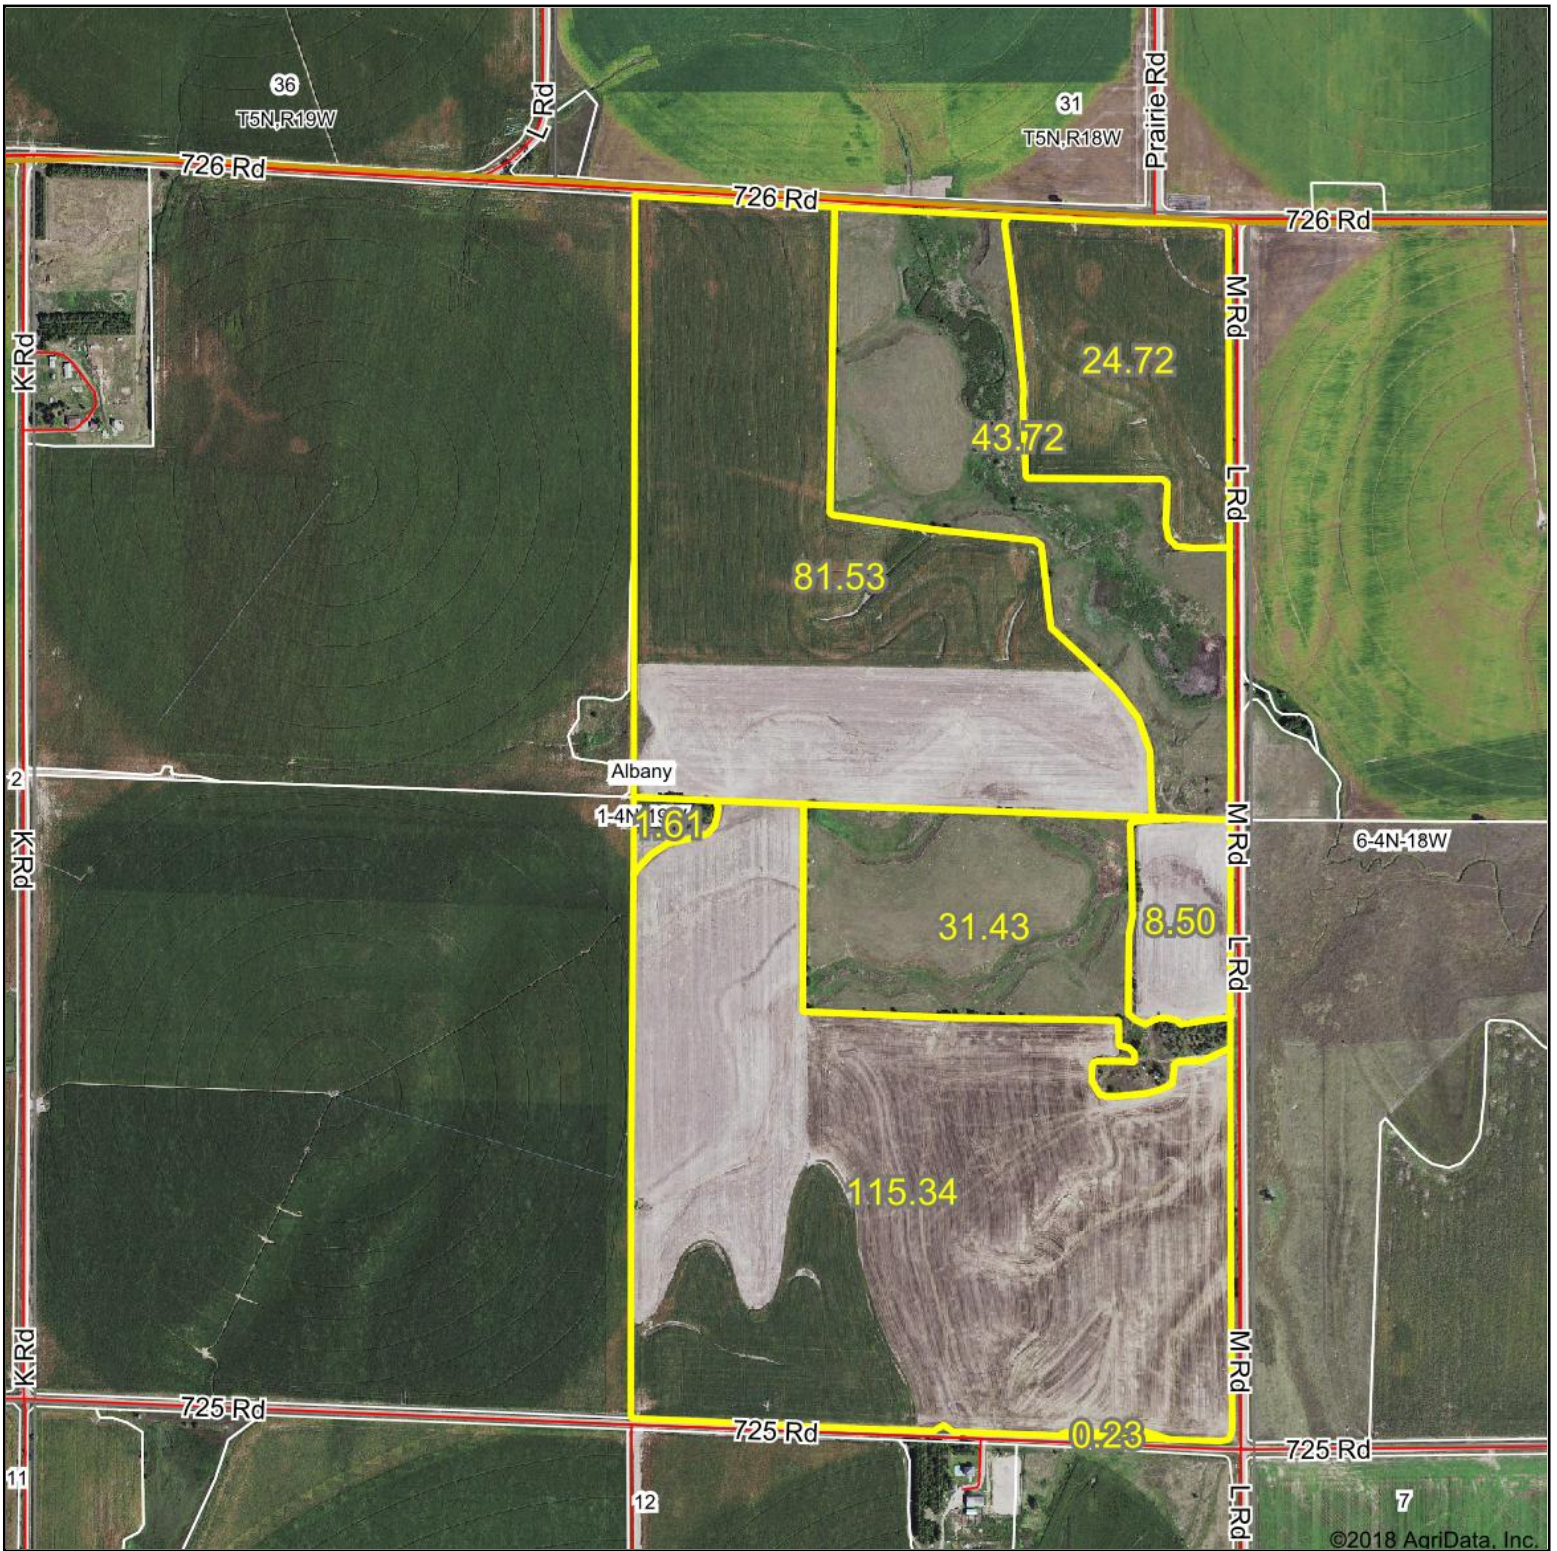

Aerial Map

©2018 AgriData, Inc.

map center: 40.343968, -99.413053

1-4N-19W
Harlan County
Nebraska

4/24/2018