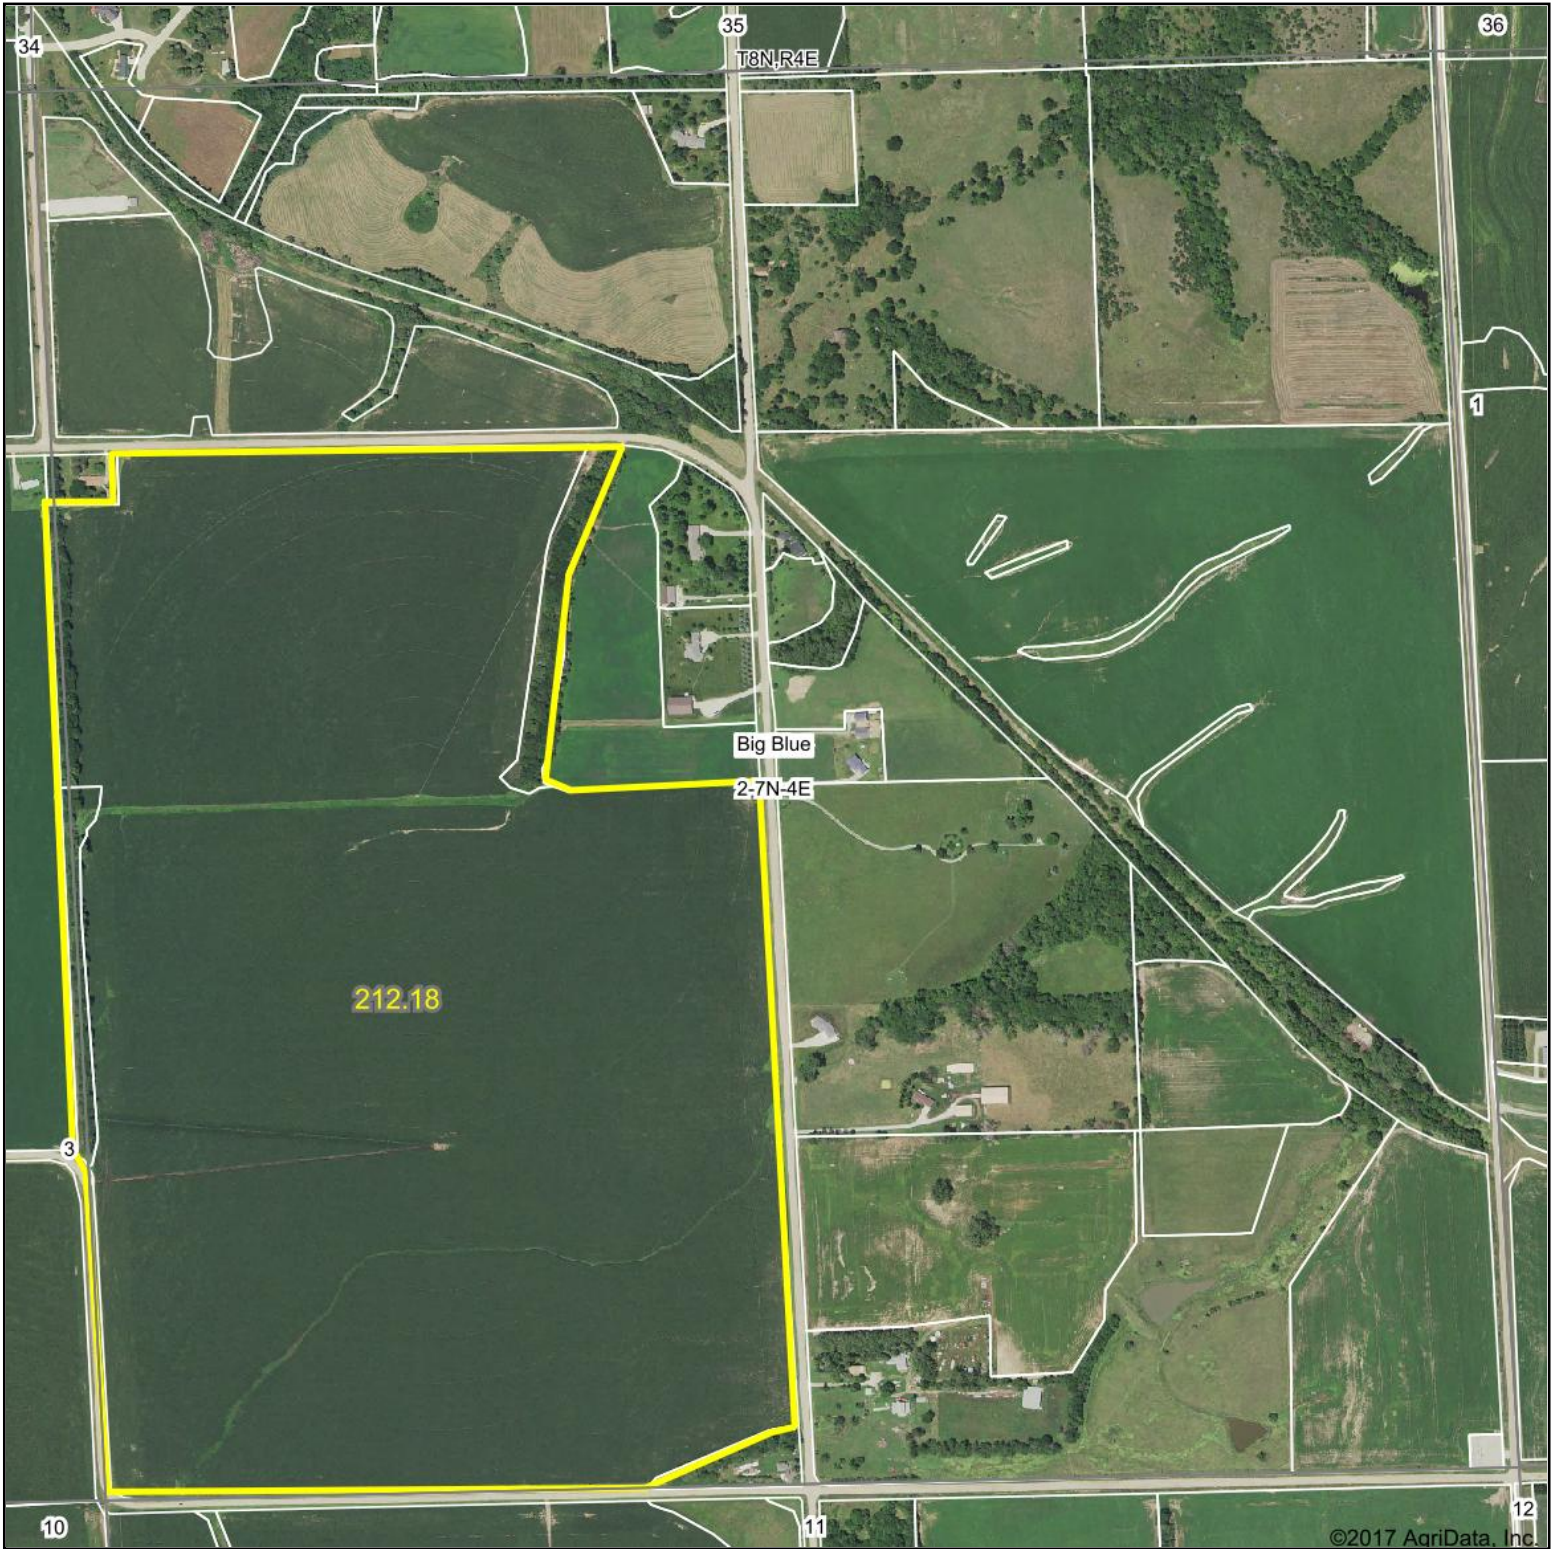

Aerial Map

©2017 AgriData, Inc.

map center: 40.603566, -96.942082

2-7N-4E
Saline County
Nebraska

12/13/2017