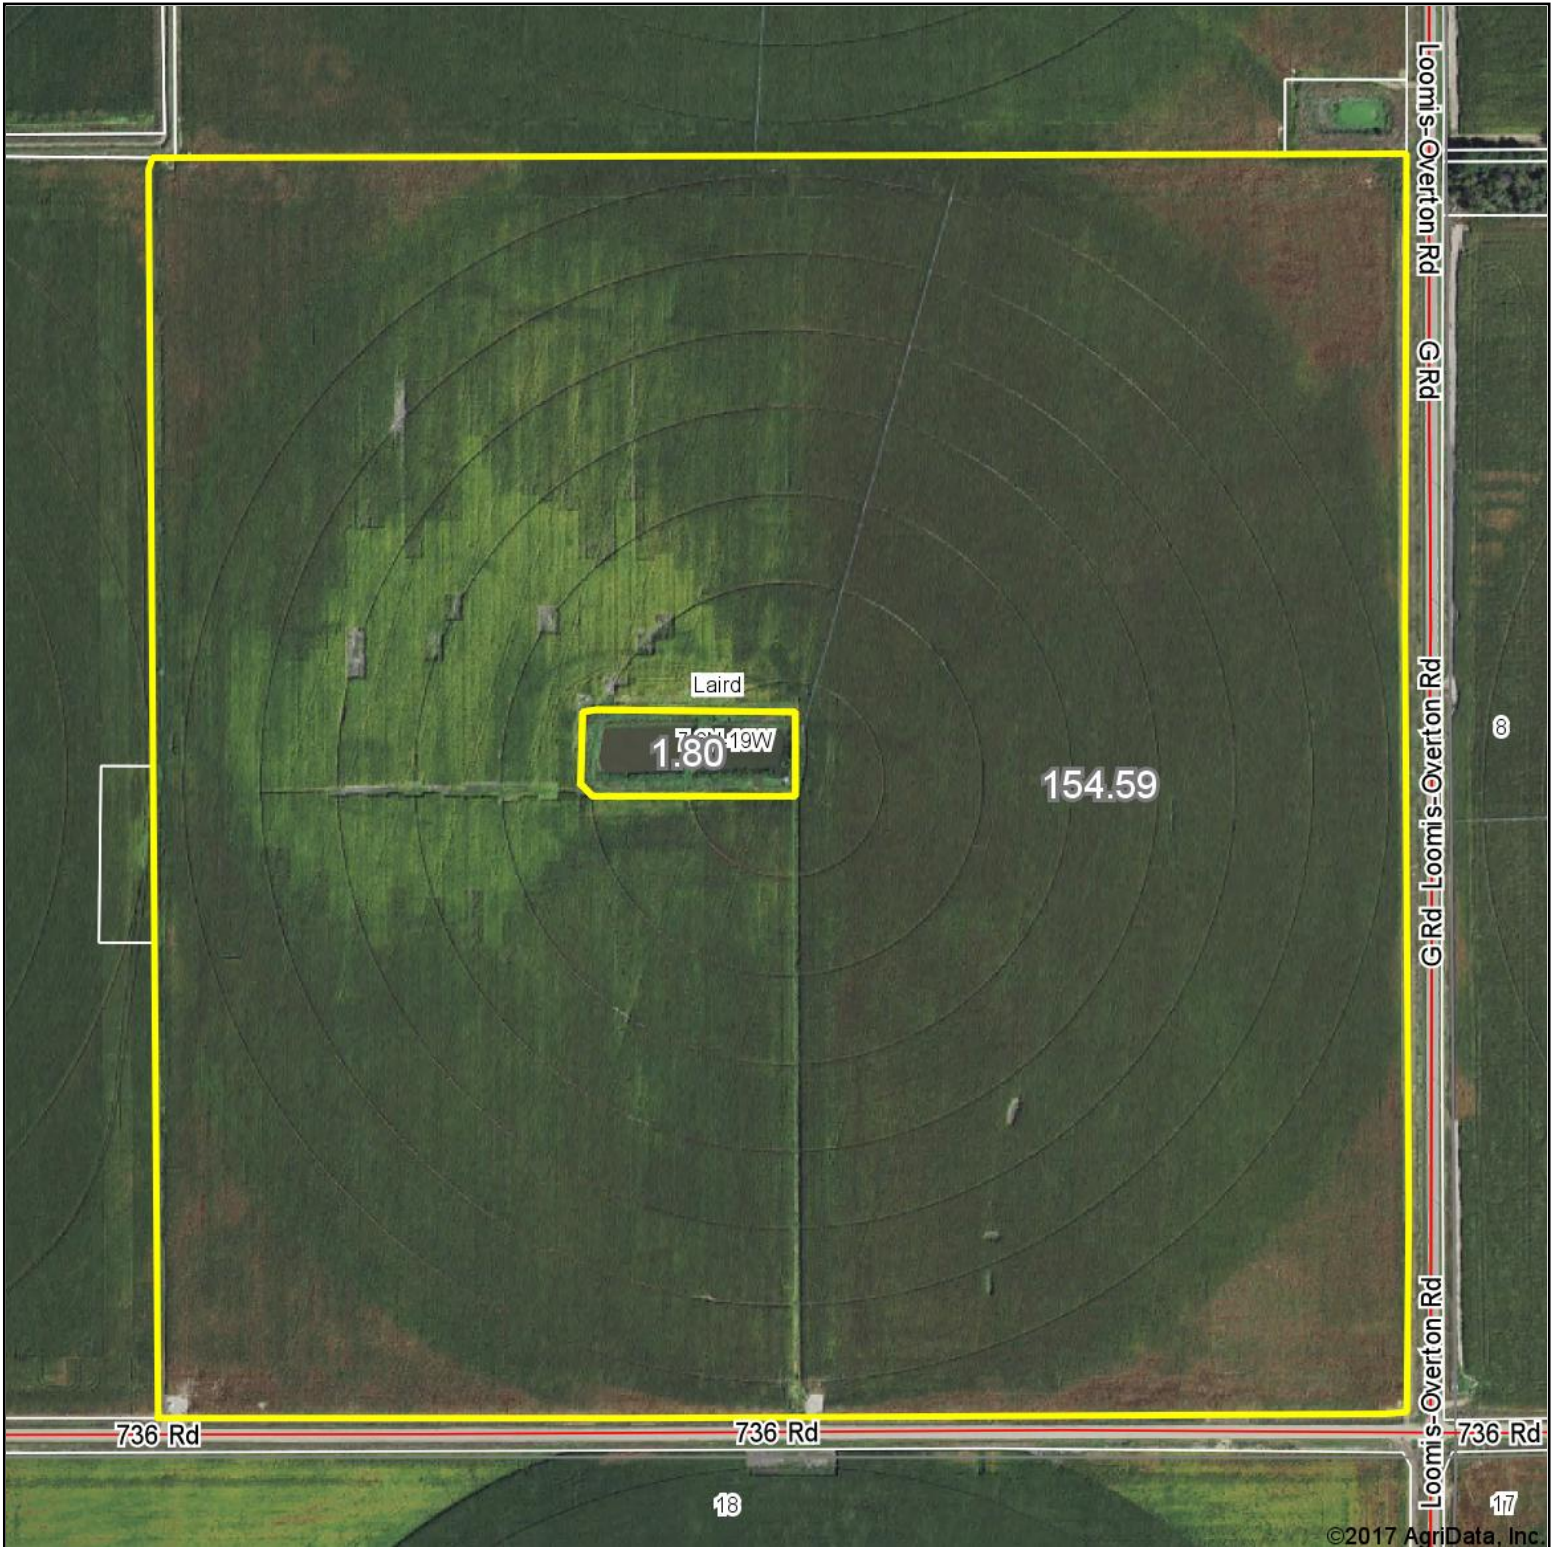

Aerial Map

map center: 40.499536, -99.516946

7-6N-19W
Phelps County
Nebraska

8/24/2017